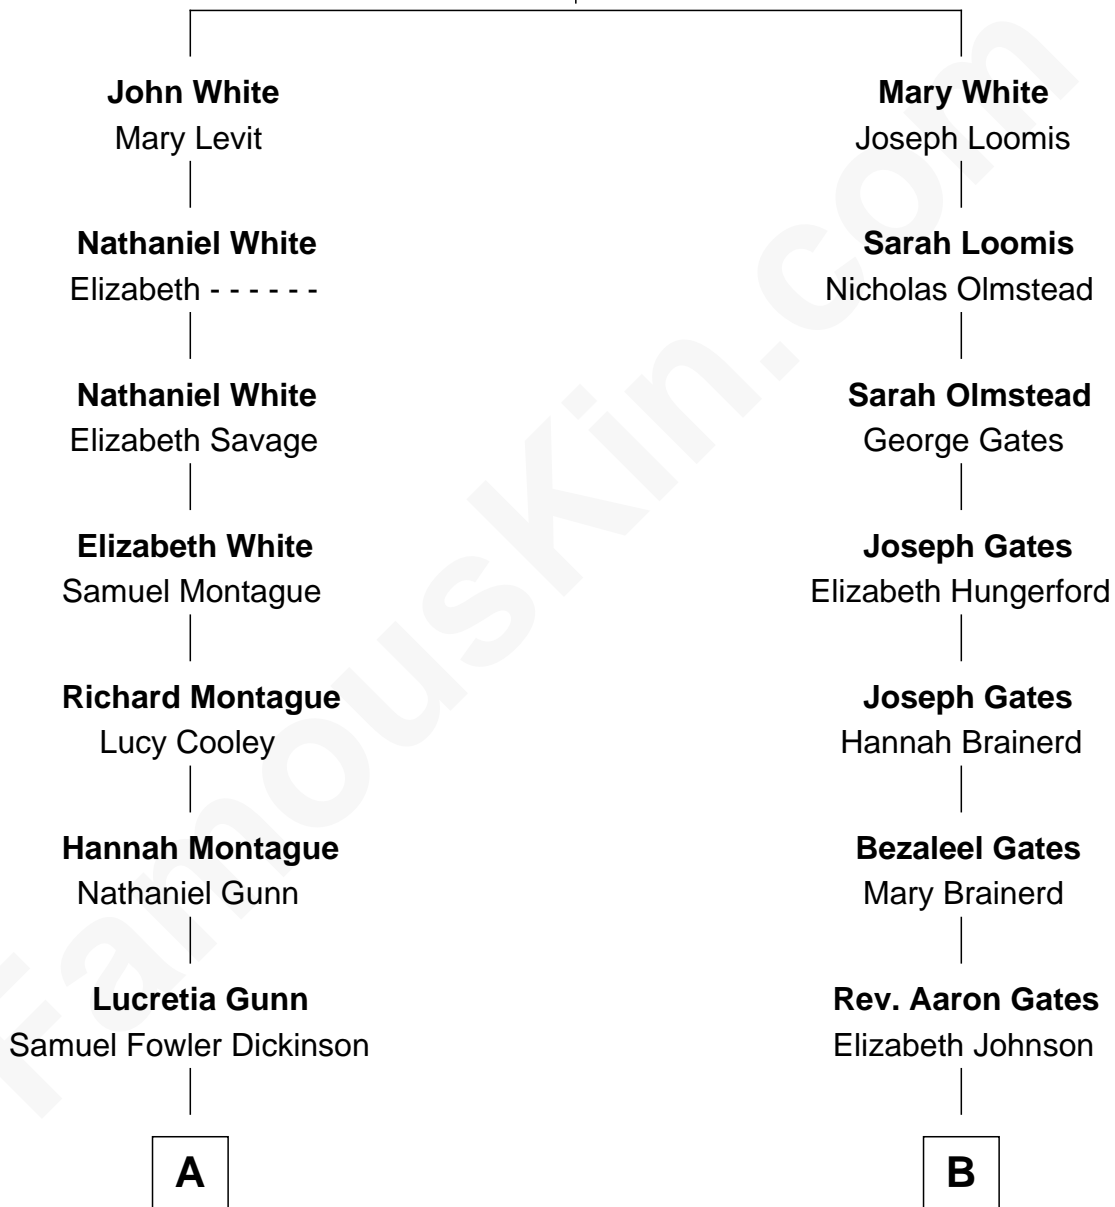

FamousKin.com Relationship Chart of

Emily Dickinson

American Poet

8th cousin 2 times removed of

Charles Dawes

30th U.S. Vice-President

Robert White

Bridget Allgar

A

Edward Dickinson

Emily Norcross

Emily Dickinson

American Poet

B

Aaron Gates

Ruth Beman

Beman Gates

Betsey Sibyl Shipman

Mary Beman Gates

Brig. Gen. Rufus R. Dawes

Charles Dawes

30th U.S. Vice-President

FamousKin.com