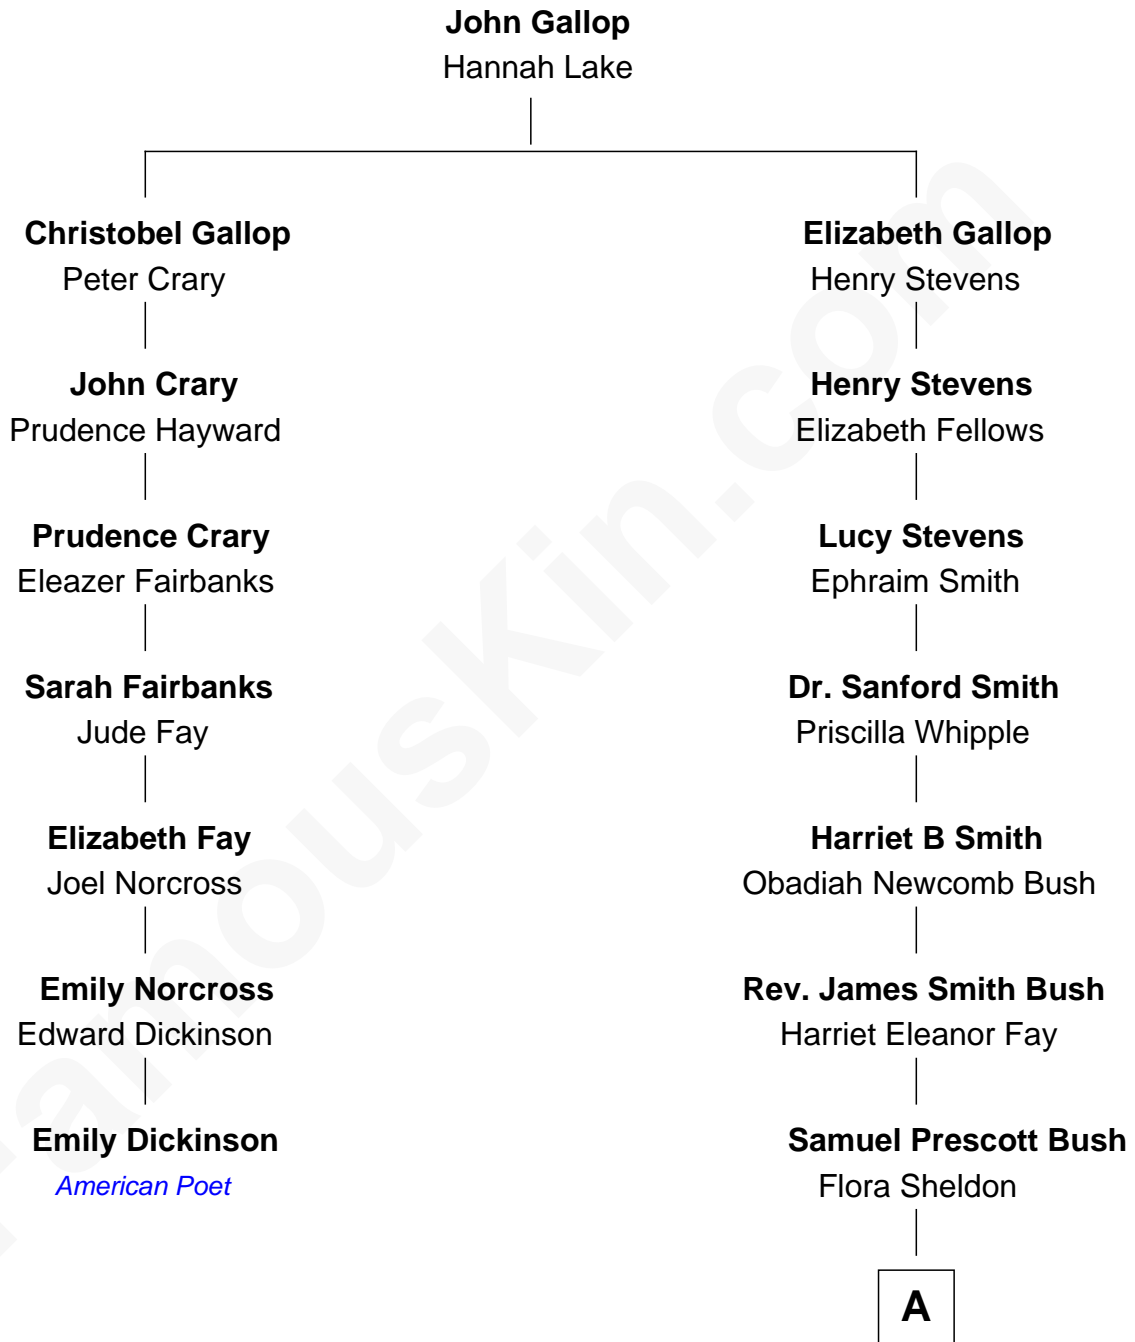

# FamousKin.com Relationship Chart of

**Emily Dickinson**

*American Poet*

6th cousin 3 times removed of

**Jeb Bush**

*43rd Governor of Florida*

**A**

Prescott Sheldon Bush

Dorothy Wear Walker

George Herbert Walker Bush

Barbara Pierce

Jeb Bush

*43rd Governor of Florida*

FamousKin.com