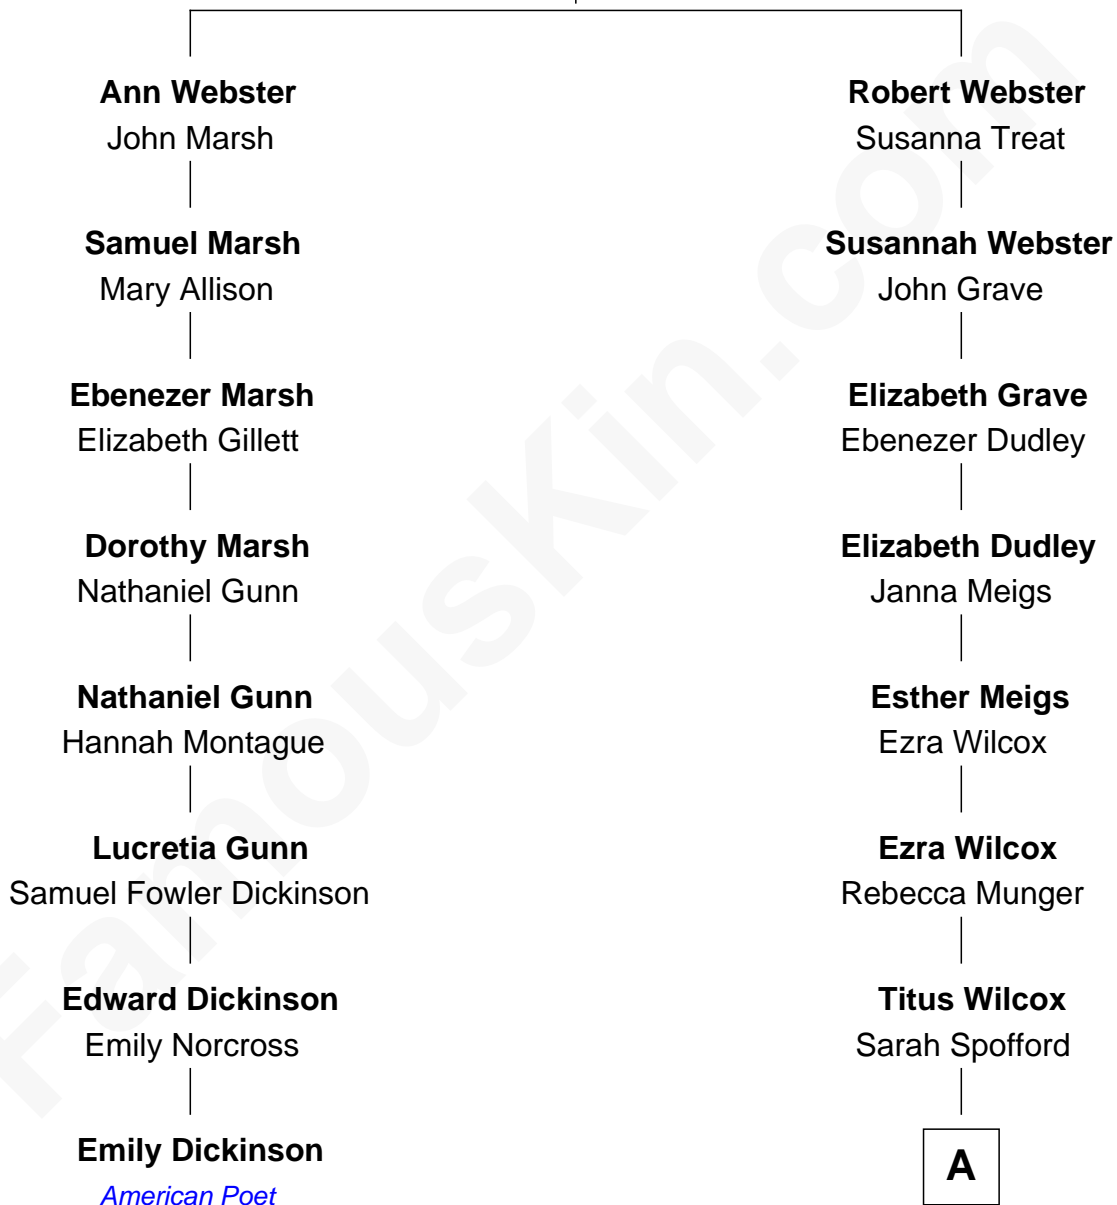

**FamousKin.com**  
**Relationship Chart of**  
**Emily Dickinson**  
*American Poet*

7th cousin 5 times removed of

**Jodie Foster**  
*Movie Actress*

**John Webster**  
 Agnes Smith

**A**

**Catharine Harriet Wilcox**

Rev. Alfred Eddy

**Katherine Louise Eddy**

Lucius George Fisher

**Alice Eddy Fisher**

Alexis Caldwell Foster

**Lucius Fisher Foster**

Constance Marie Robertson

**Lucius Fisher Foster**

Evelyn Della Almond

**Jodie Foster**

*Movie Actress*