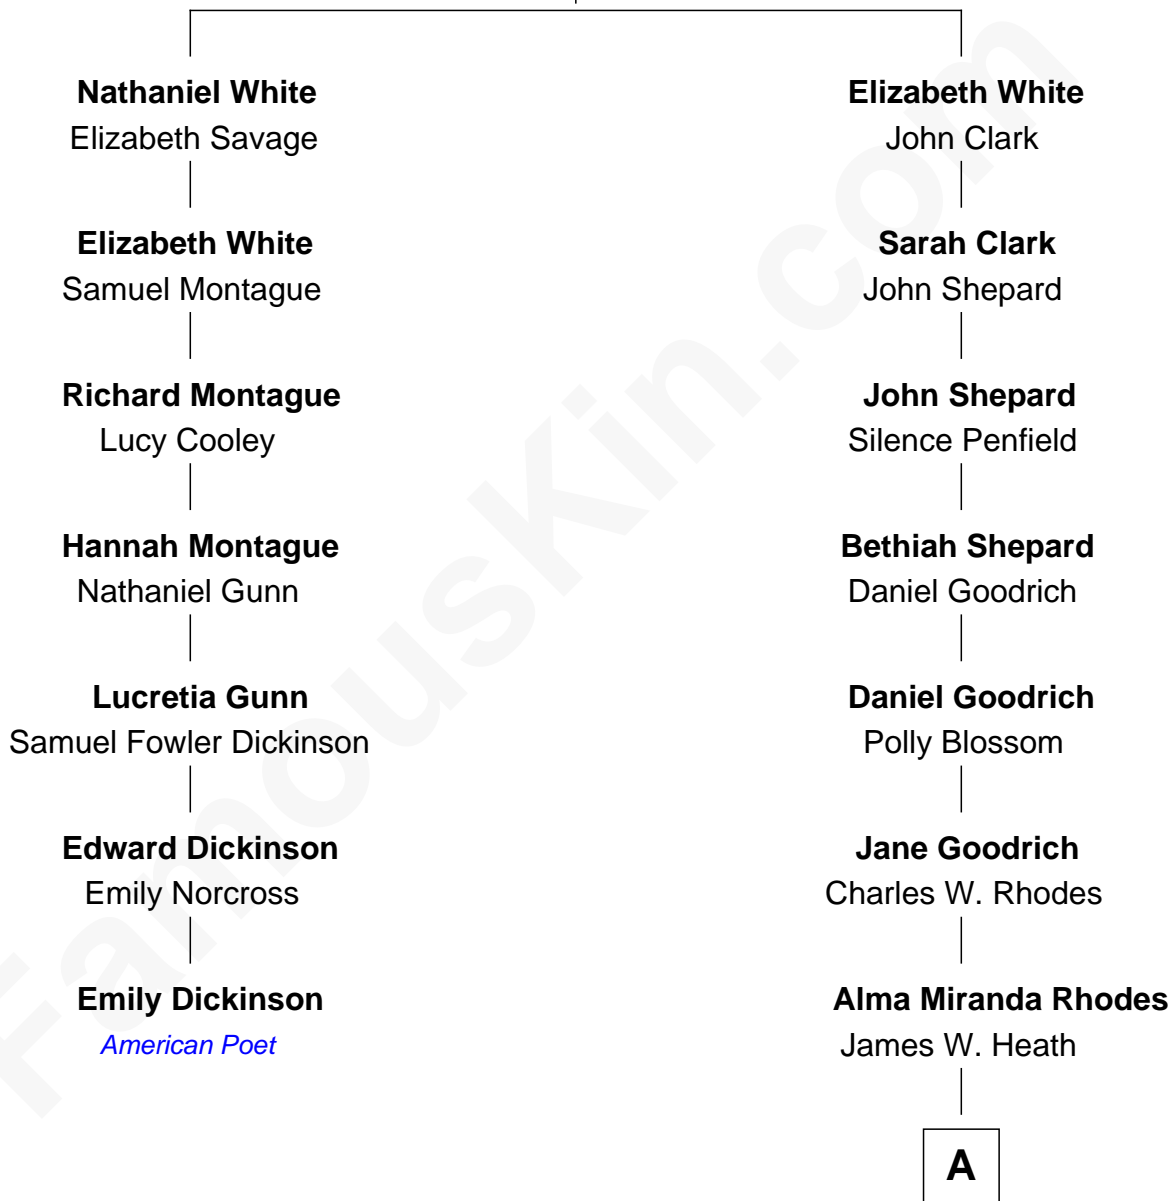

# FamousKin.com Relationship Chart of

**Emily Dickinson**

*American Poet*

6th cousin 4 times removed of

**Sarah Palin**

*9th Governor of Alaska*

**Nathaniel White**

Elizabeth - - - - -

**A**

—  
**Charles R. Heath**  
Alice Adeline Oriel

—  
**Charles Francis Heath**  
Nellie Marie Brandt

—  
**Charles Richard Heath**  
Sarah Sheeran

—  
**Sarah Palin**  
*9th Governor of Alaska*

FamousKin.com