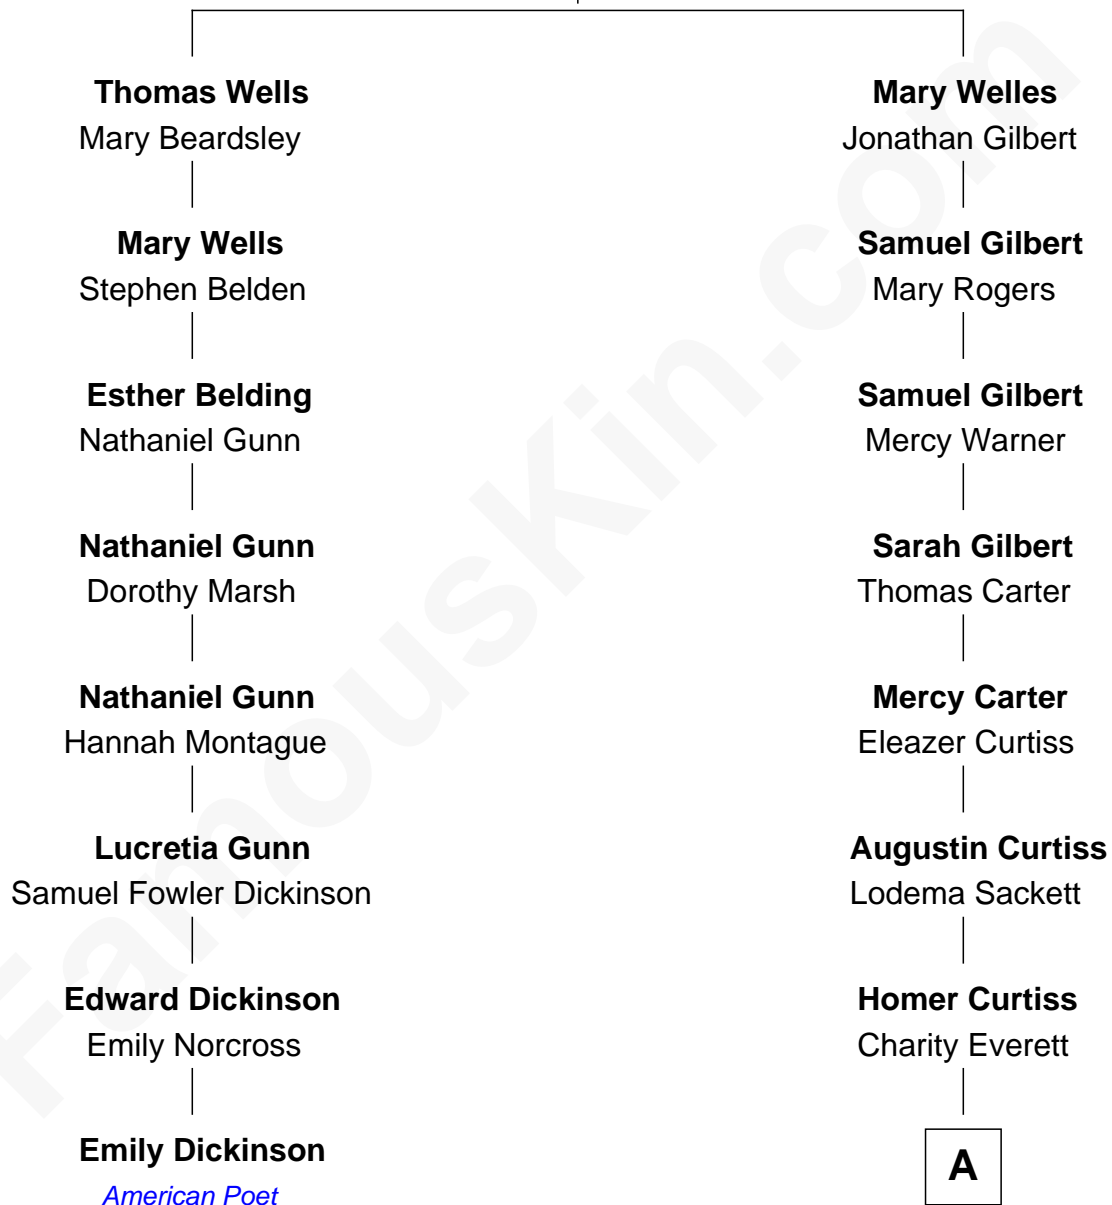

FamousKin.com Relationship Chart of

Emily Dickinson

American Poet

7th cousin 5 times removed of

Sarah Palin

9th Governor of Alaska

Thomas Welles

Frances Albright

A

Orra Miranda Curtiss
Martin Brownson Strong

Homer Curtiss Strong
Augusta Lodema Godfrey

Cora Godfrey Strong
James Carl Gower

Helen Louise Gower
Clement James Sheeran

Sarah Sheeran
Charles Richard Heath

Sarah Palin
9th Governor of Alaska