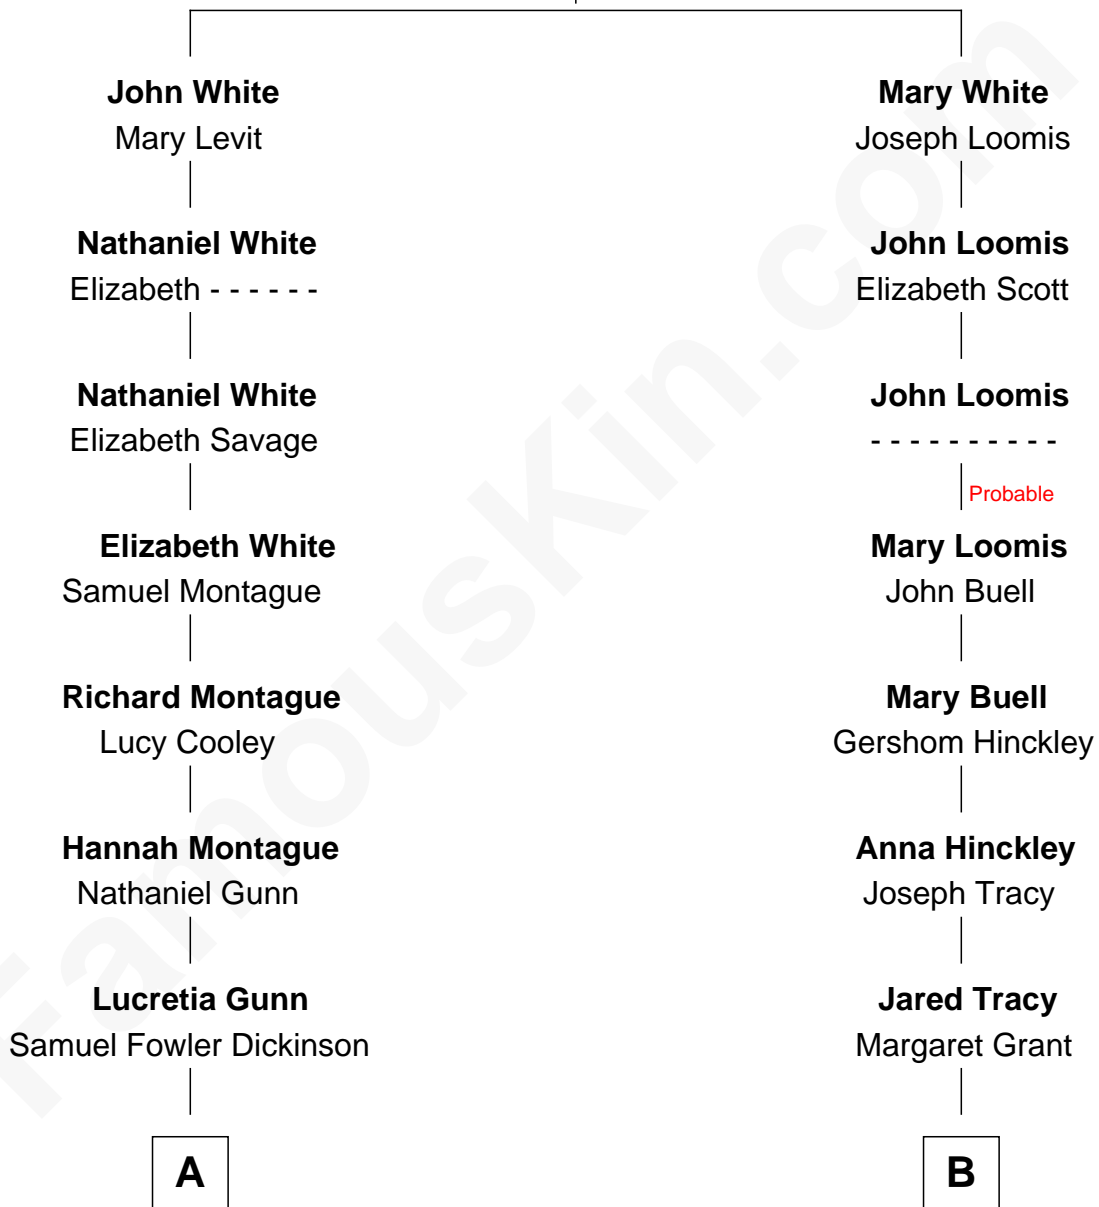

FamousKin.com Relationship Chart of

Emily Dickinson

American Poet

8th cousin 3 times removed of

Henry Sturgis Morgan

Co-Founder of Morgan Stanley

Robert White

Bridget Allgar

A

Edward Dickinson

Emily Norcross

Emily Dickinson

American Poet

B

William Gedney Tracy

Rachel Huntington

Charles F. Tracy

Louisa Kirkland

Frances Louisa Tracy

John Pierpont Morgan

John Pierpont Morgan

Jane Norton Grew

Henry Sturgis Morgan

Co-Founder of Morgan Stanley