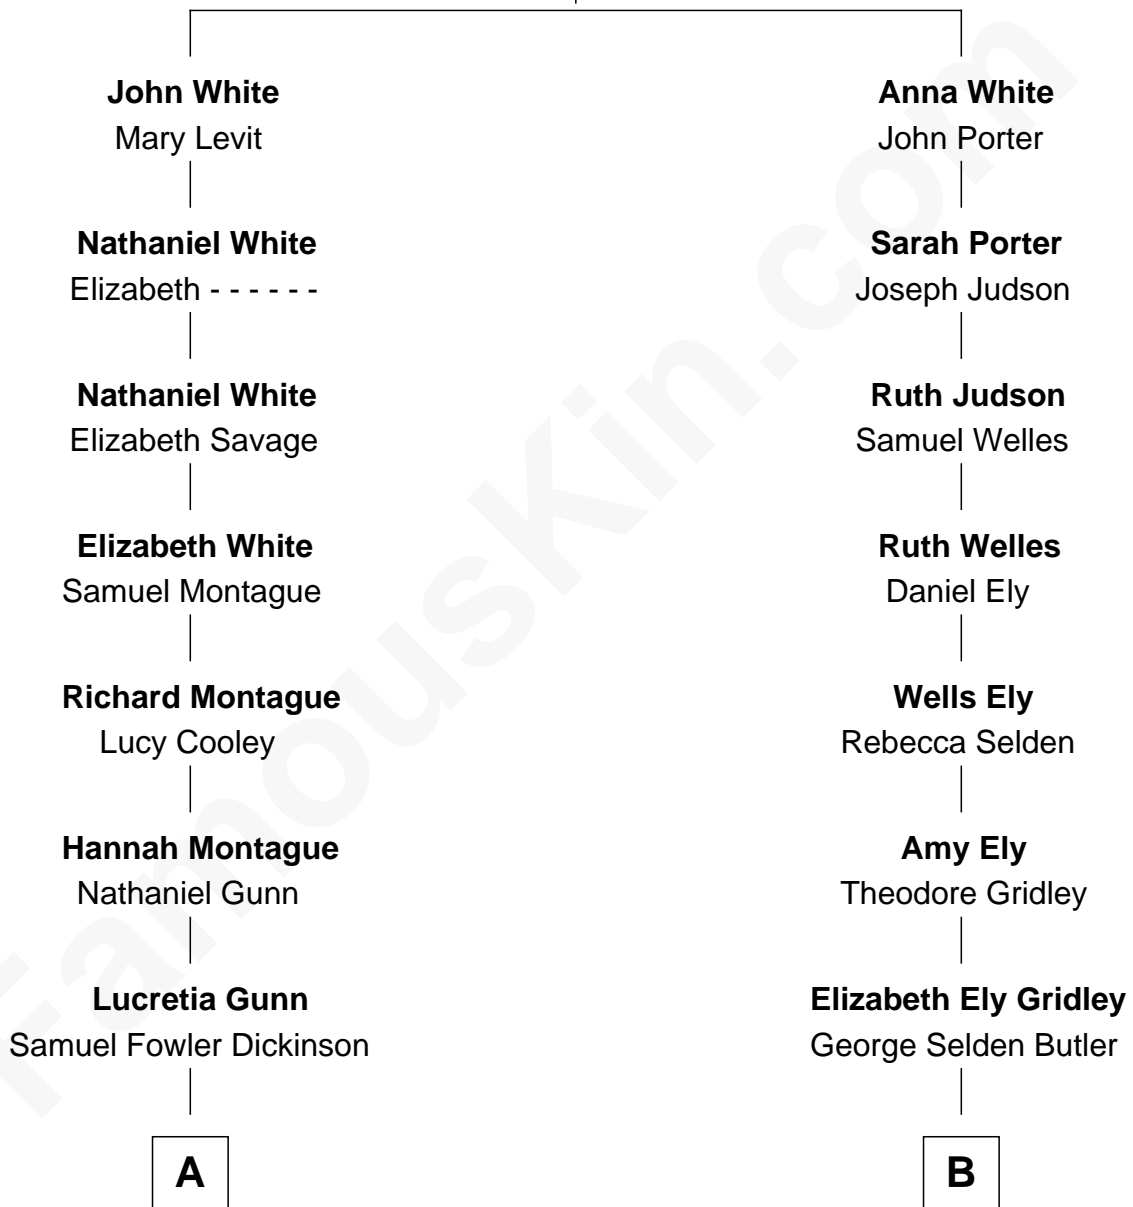

FamousKin.com Relationship Chart of

Emily Dickinson

American Poet

8th cousin 2 times removed of

Gerald Ford

38th U.S. President

Robert White

Bridget Allgar

A

Edward Dickinson

Emily Norcross

Emily Dickinson

American Poet

B

Amy Gridley Butler

George Manney Ayer

Adele Augusta Ayer

Levi Addison Gardner

Dorothy Ayer Gardner

Leslie Lynch King

Gerald Ford

38th U.S. President

FamousKin.com