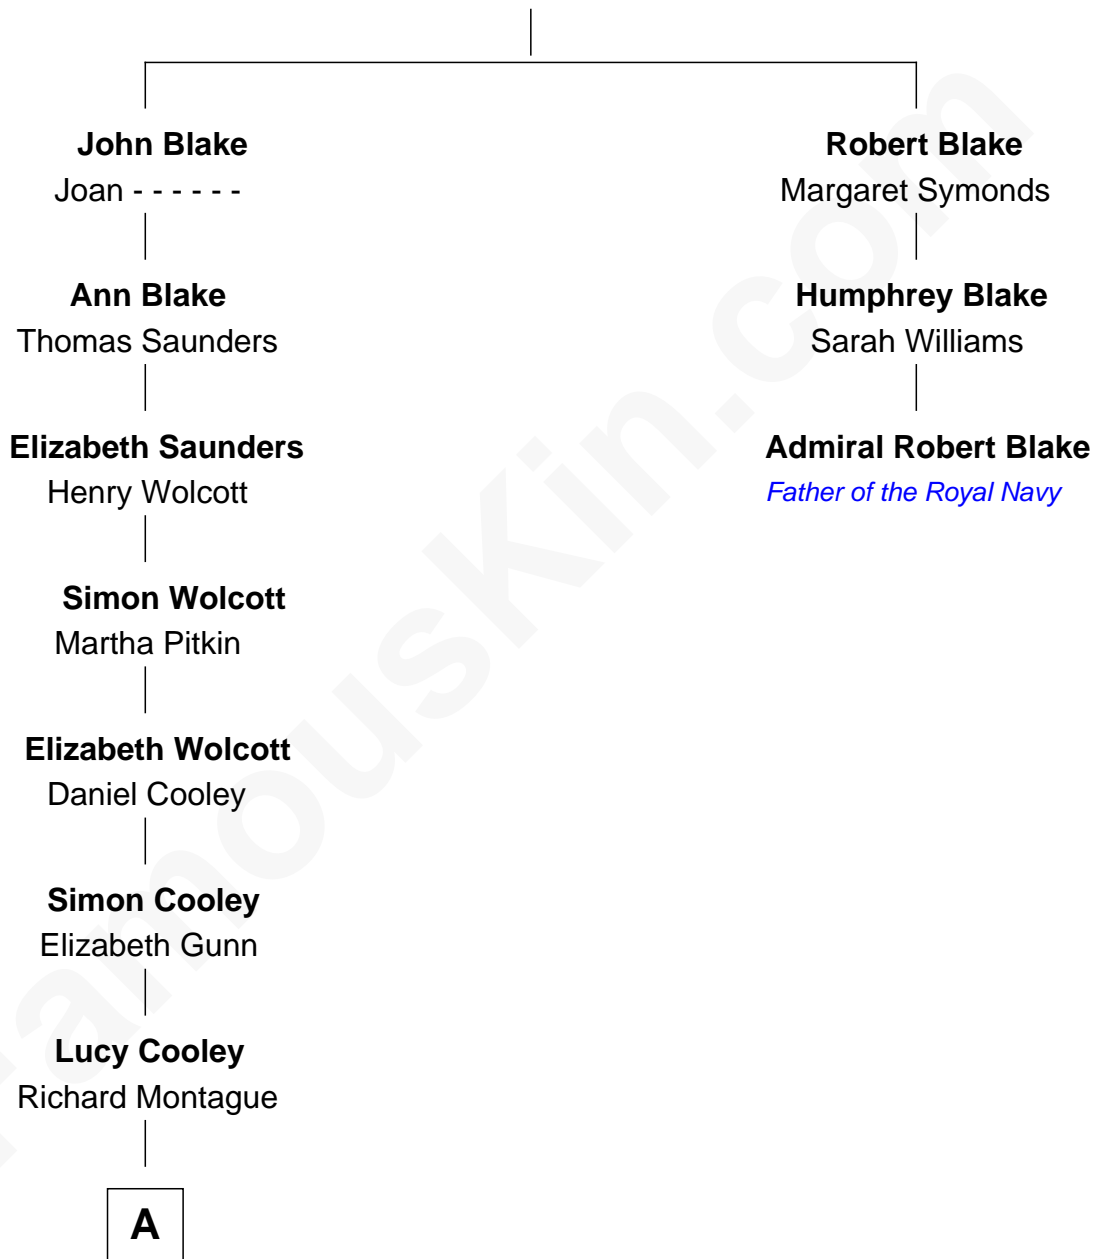

FamousKin.com Relationship Chart of

Emily Dickinson

American Poet

2nd cousin 8 times removed of

Admiral Robert Blake

Father of the Royal Navy

Humphrey Blake

A

—
Hannah Montague

Nathaniel Gunn

—
Lucretia Gunn

Samuel Fowler Dickinson

—
Edward Dickinson

Emily Norcross

—
Emily Dickinson

American Poet