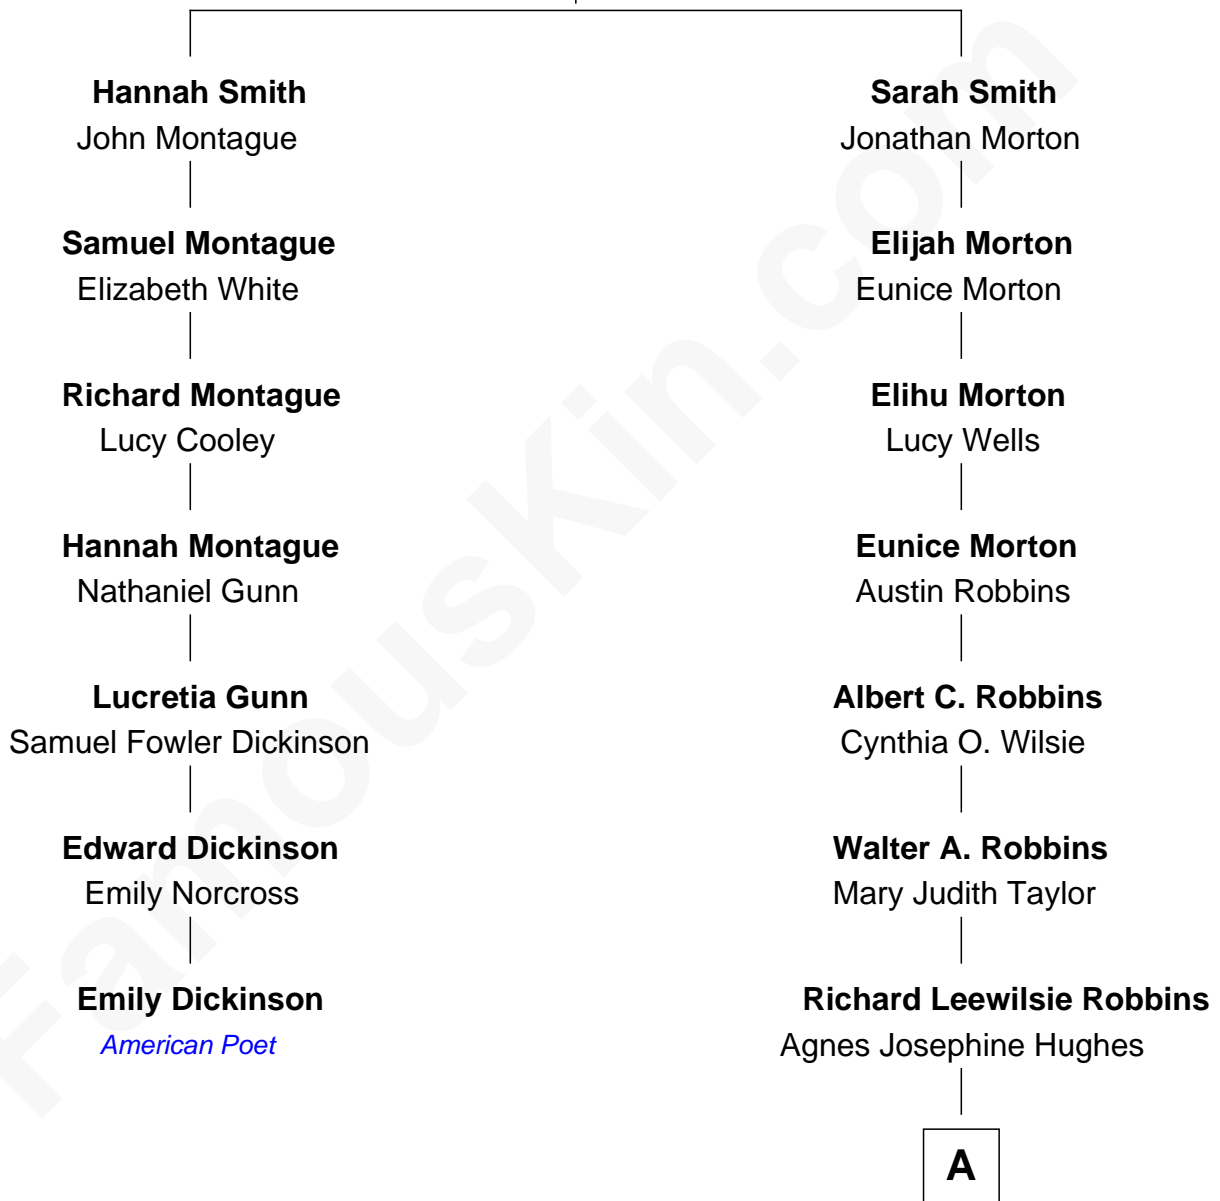

FamousKin.com Relationship Chart of

Emily Dickinson

American Poet

6th cousin 2 times removed of

Tim Robbins

TV and Movie Actor

Chileab Smith
Hannah Hitchcock

A