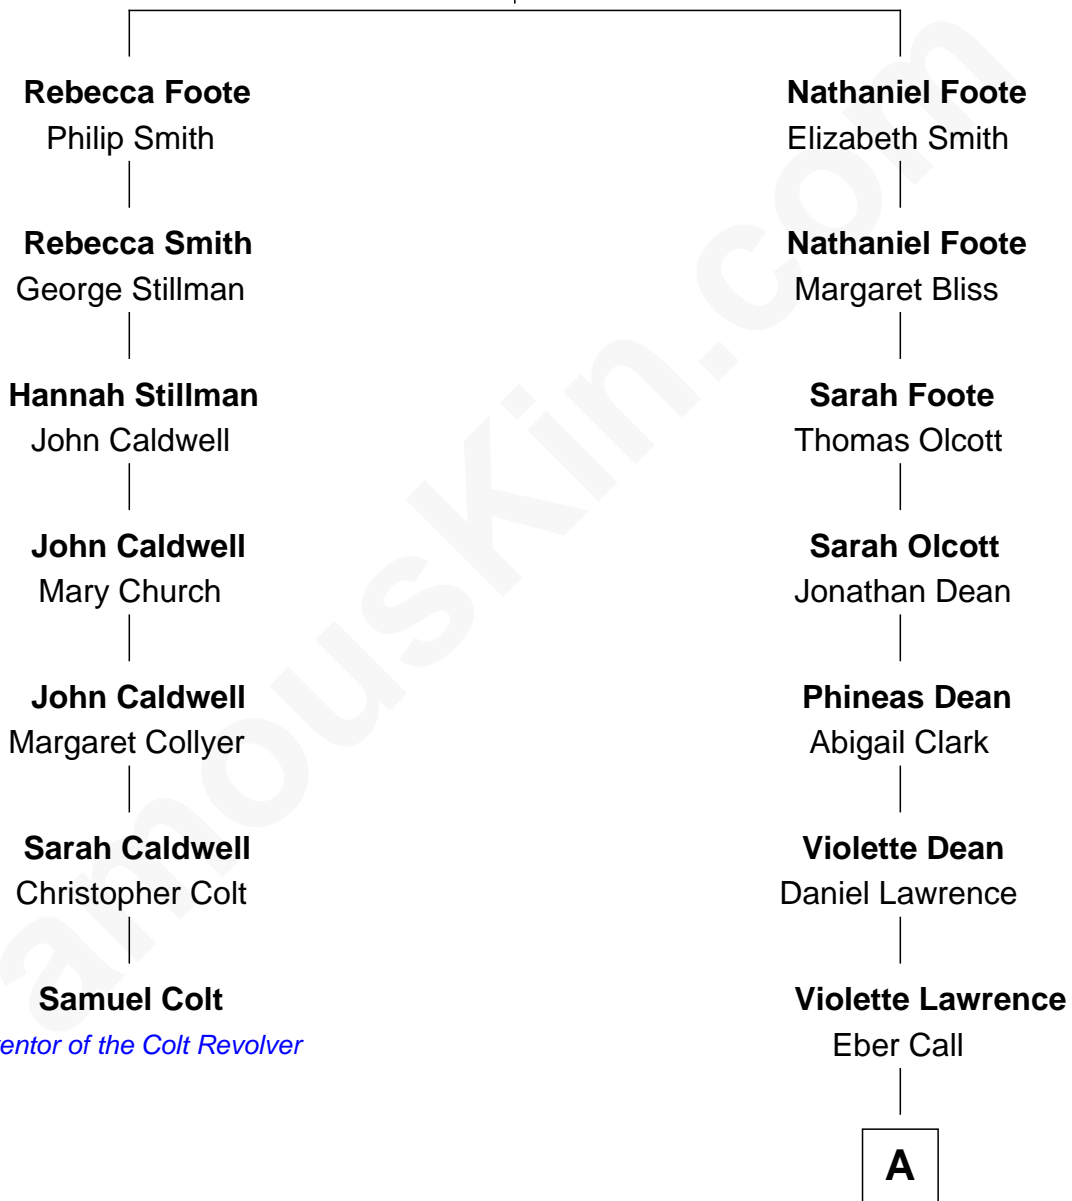

## Relationship Chart of

### Samuel Colt

*Inventor of the Colt Revolver*

6th cousin 3 times removed of

### Walt Disney

*Co-Founder of The Walt Disney Company*

**Nathaniel Foote**  
Elizabeth Deming

**A**

—  
**Charles Call**  
Henrietta Gross

—  
**Flora Call**  
Elias Charles Disney

—  
**Walt Disney**  
*Co-Founder of The Walt Disney Co.*