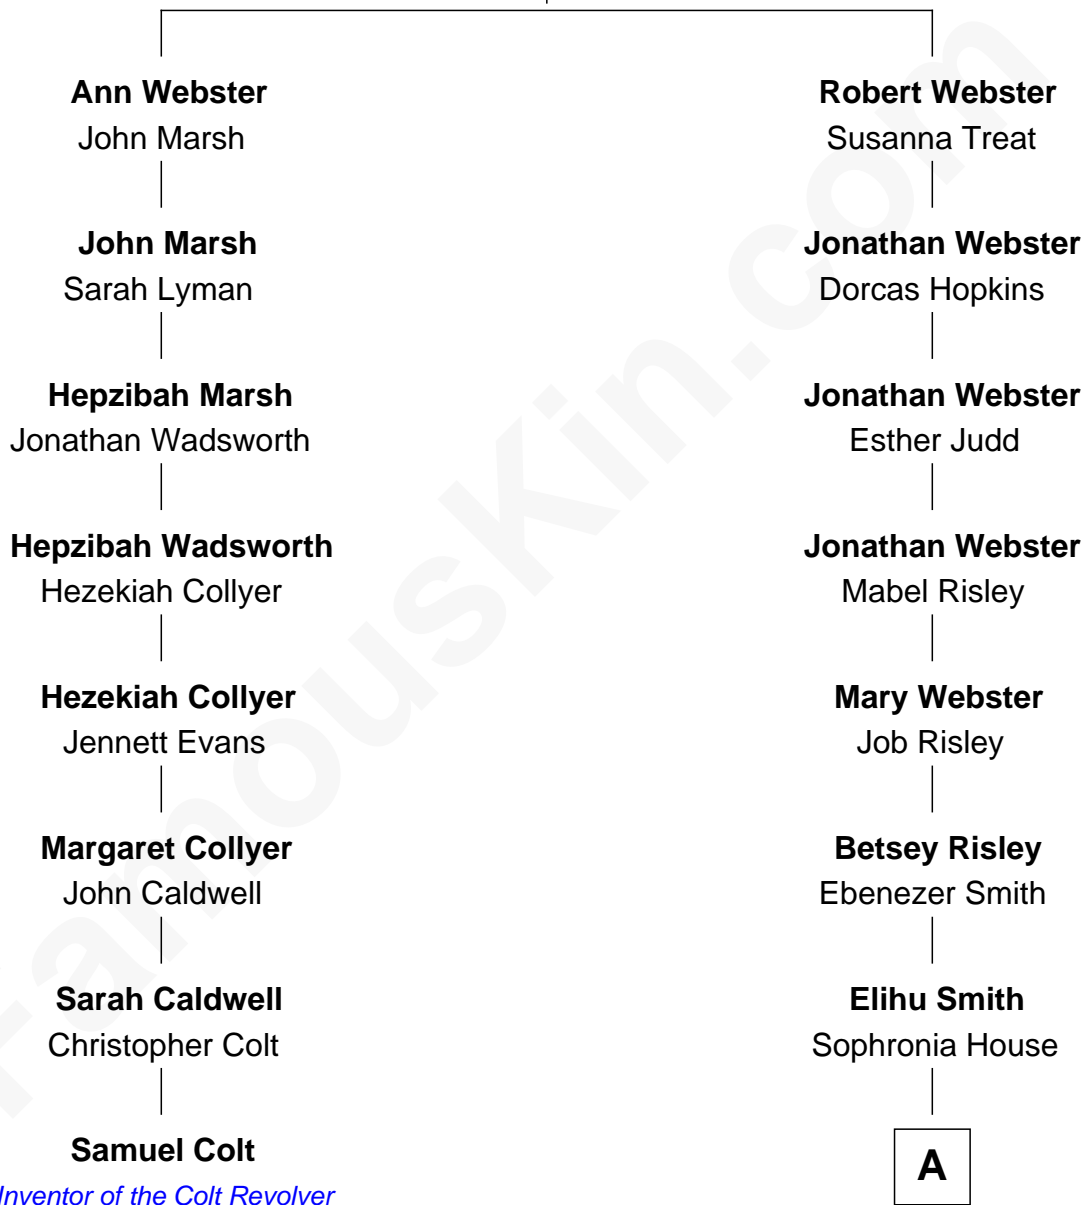

FamousKin.com

Relationship Chart of

Samuel Colt

Inventor of the Colt Revolver

7th cousin 5 times removed of

Tammy Duckworth

U.S. Senator from Illinois

John Webster

Agnes Smith

A

Augustus Stanley Smith

Electa Arnold Swan

Charles Marion Smith

Emma Dean Smith

Gurdon Robbins Smith

Daisy Deane Amick

Winnie Smith

Joseph Frank Duckworth

Franklin Garthwright Duckworth

Lamai Sompornpairin

Tammy Duckworth

U.S. Senator from Illinois