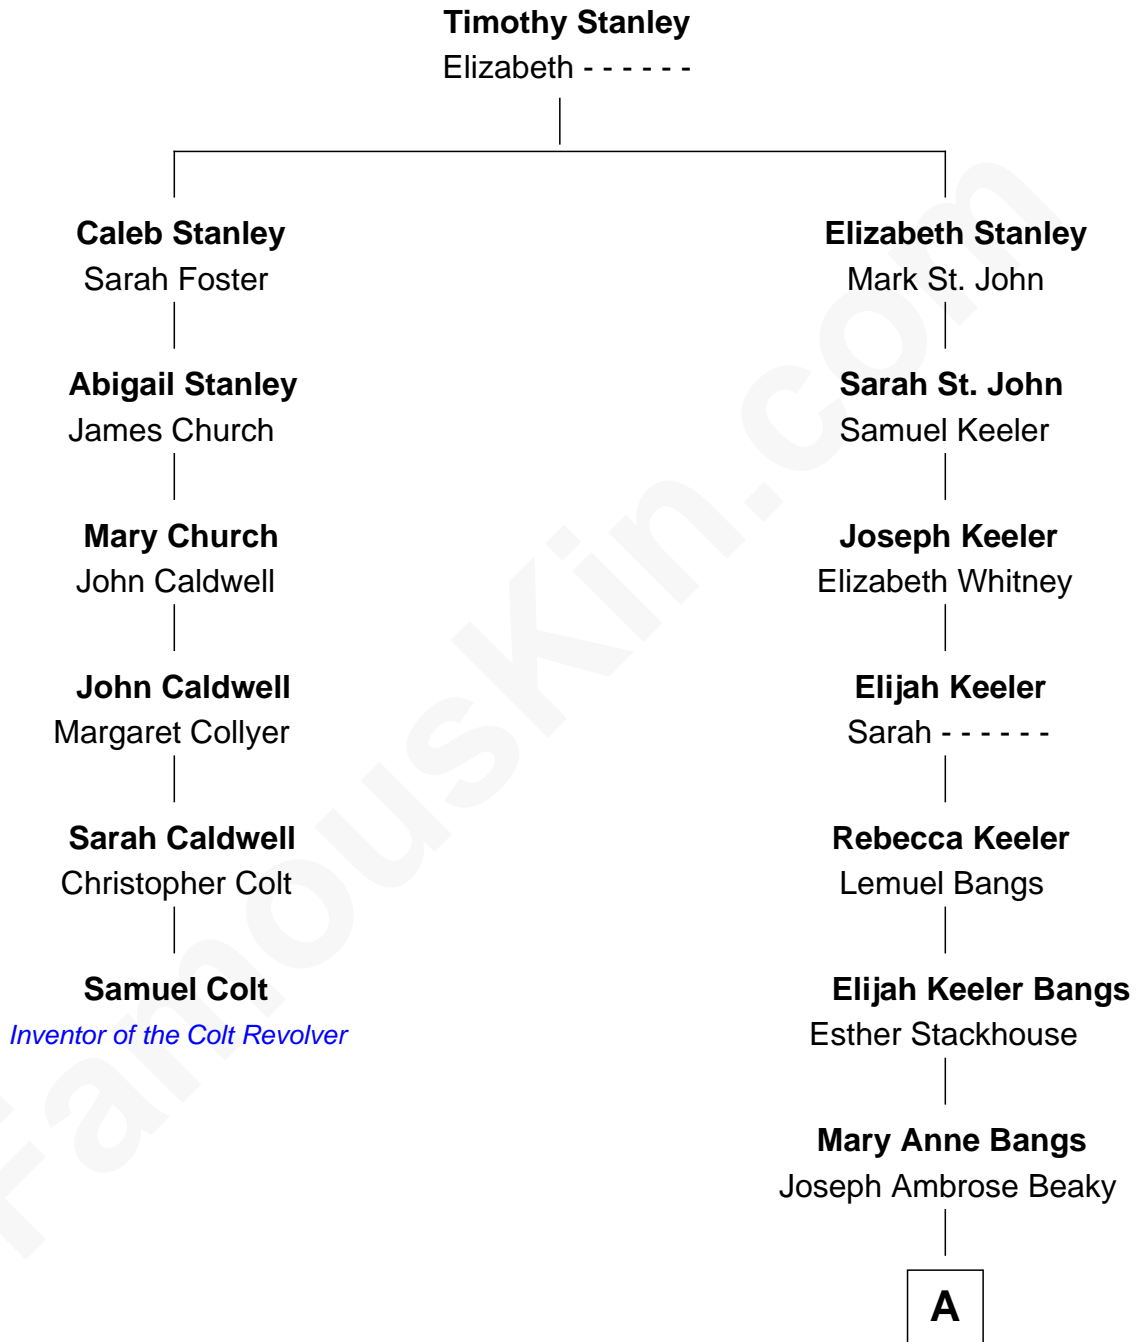

## Relationship Chart of

### Samuel Colt

*Inventor of the Colt Revolver*

5th cousin 6 times removed of

**Jonathan Bush**

*Co-founder and CEO of athenahealth*

**A**

Martha Adela Beaky

David Davis Walker