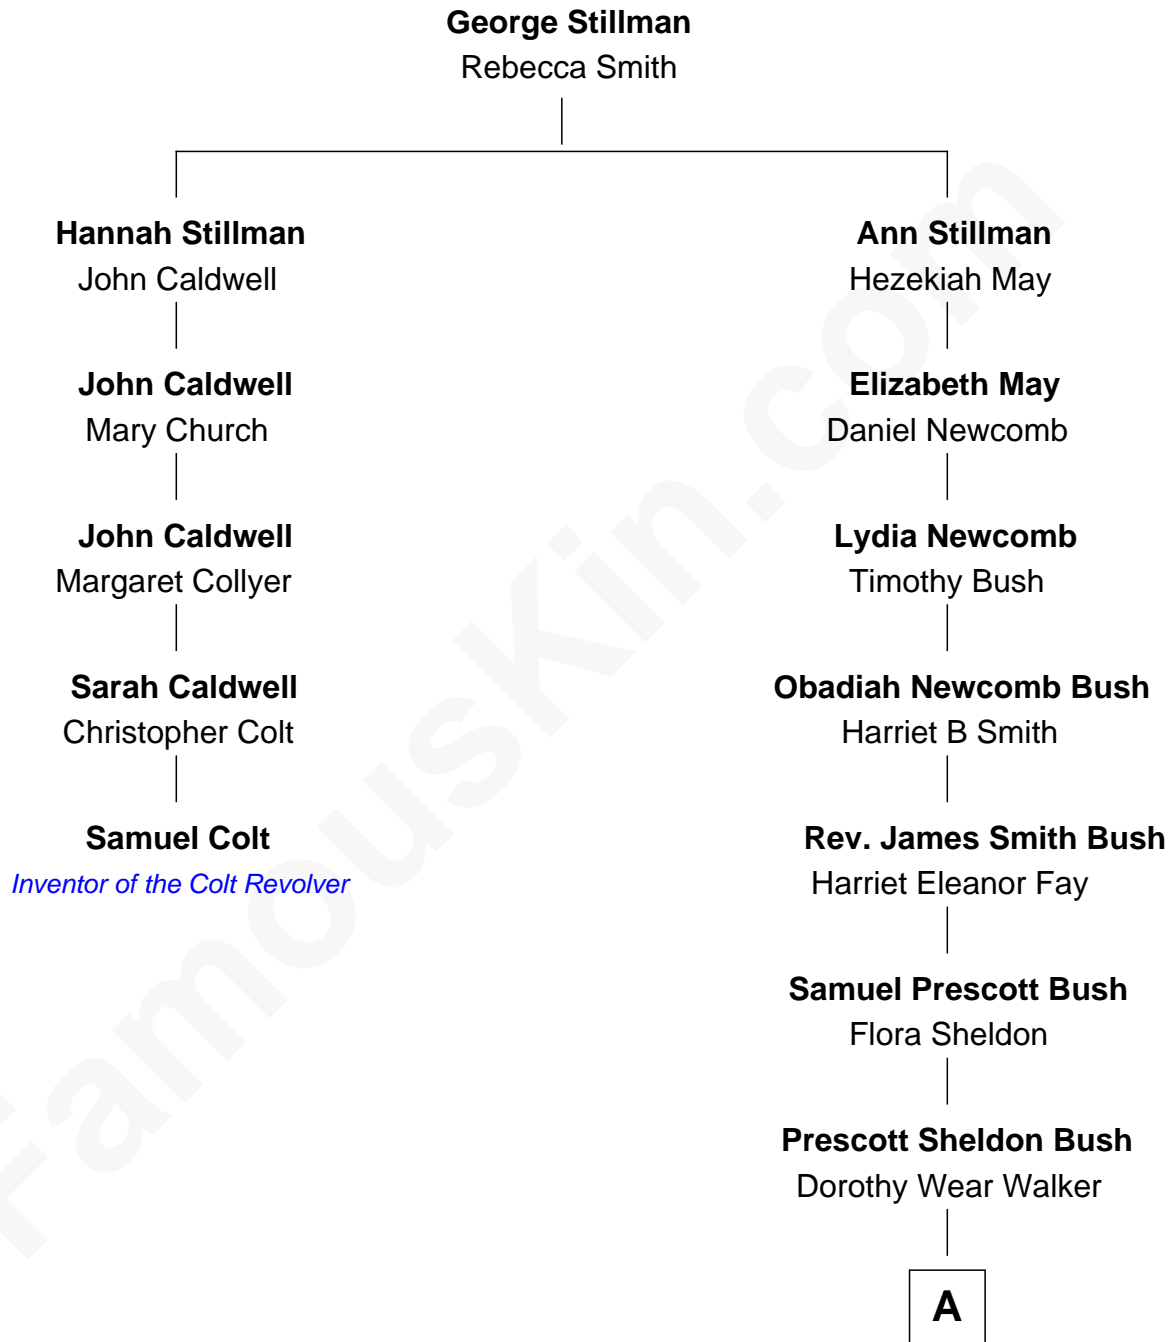

FamousKin.com Relationship Chart of

Samuel Colt

Inventor of the Colt Revolver

4th cousin 4 times removed of

Billy Bush

TV Personality and Host

A

Jonathan James Bush
Josephine Colwell Bradley