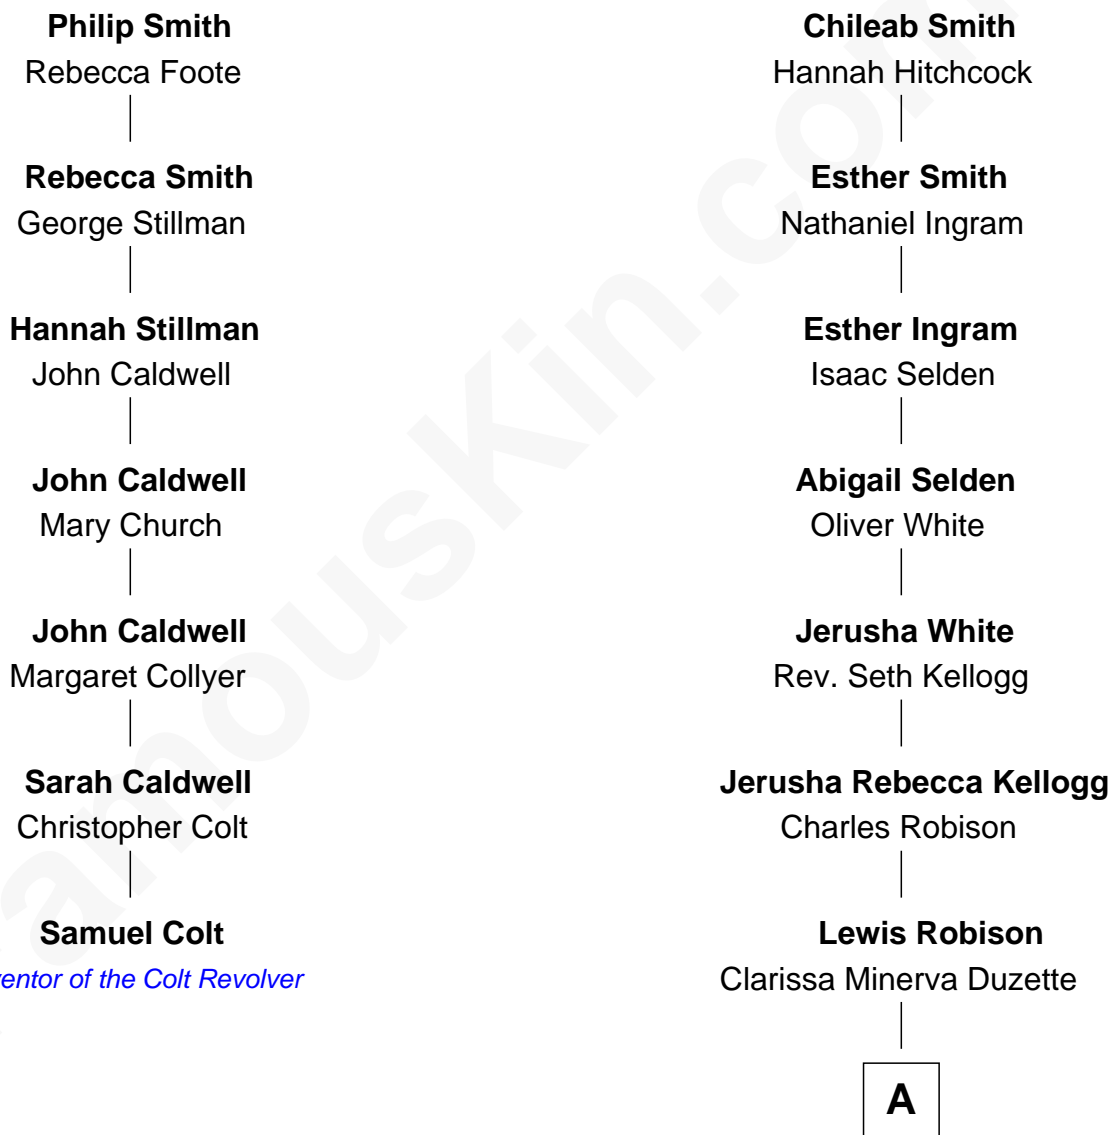

# FamousKin.com Relationship Chart of

**Samuel Colt**

*Inventor of the Colt Revolver*

6th cousin 4 times removed of

**Mitt Romney**

*70th Governor of Massachusetts*

**Samuel Smith**

Elizabeth Smith

A

Charles Edward Robison

Rosetta Mary Berry

Alma Luella Robison

Harold Arundel LaFount

Lenore Emily LaFount

George Wilcken Romney

Mitt Romney