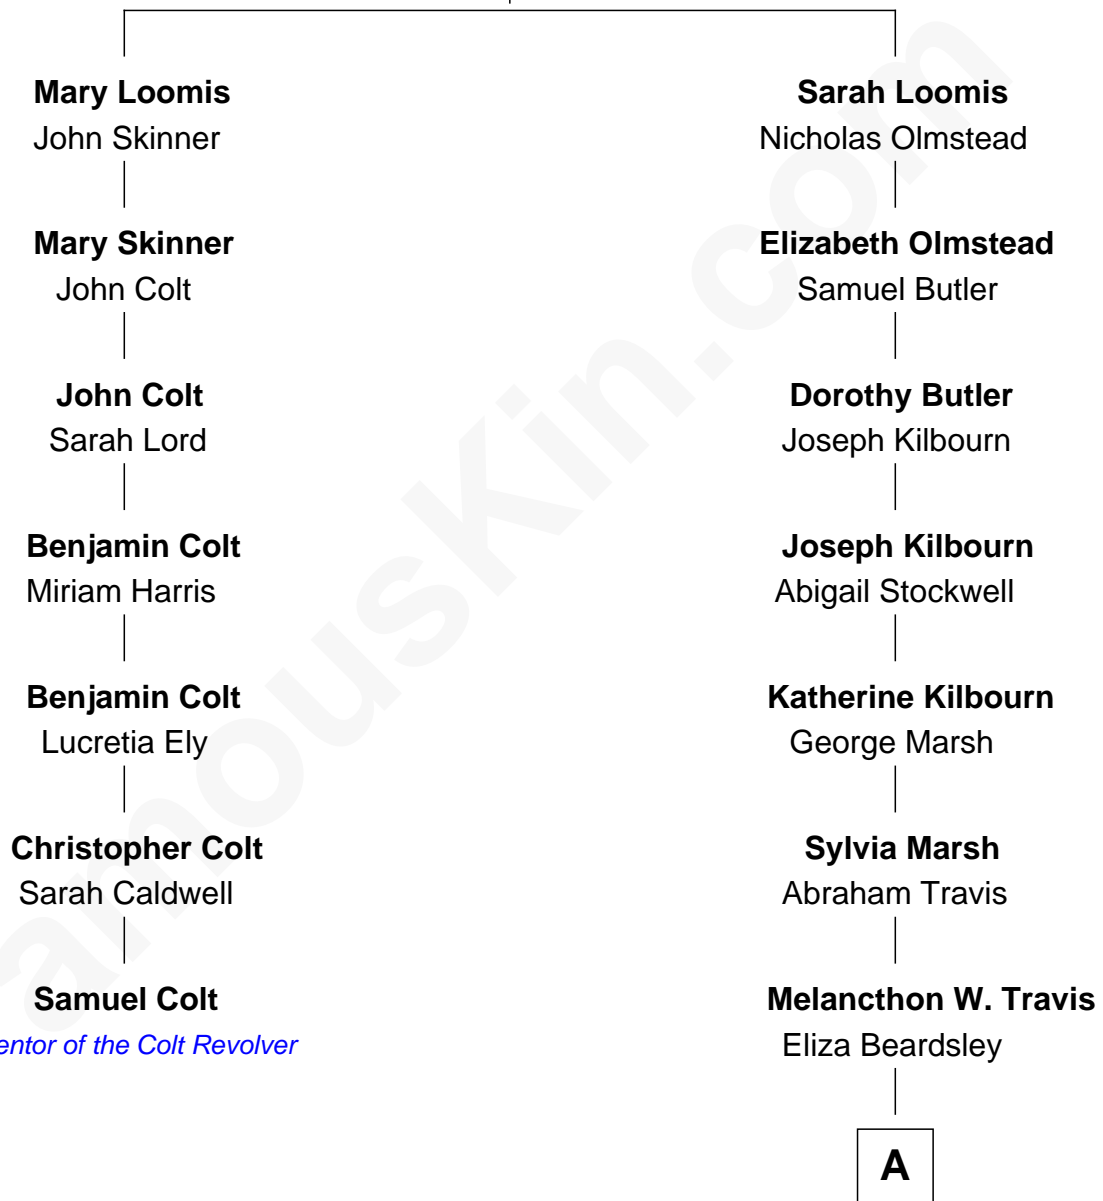

FamousKin.com

Relationship Chart of

Samuel Colt

Inventor of the Colt Revolver

6th cousin 5 times removed of

Phil Knight

Co-Founder, Nike Inc.

Joseph Loomis

Mary White

A

—
Washington A. Travis

Elizabeth Sahli

—
Ida E. Travis

Frank J. Bartholomew

—
Edith M. Bartholomew

Fred A. Knight