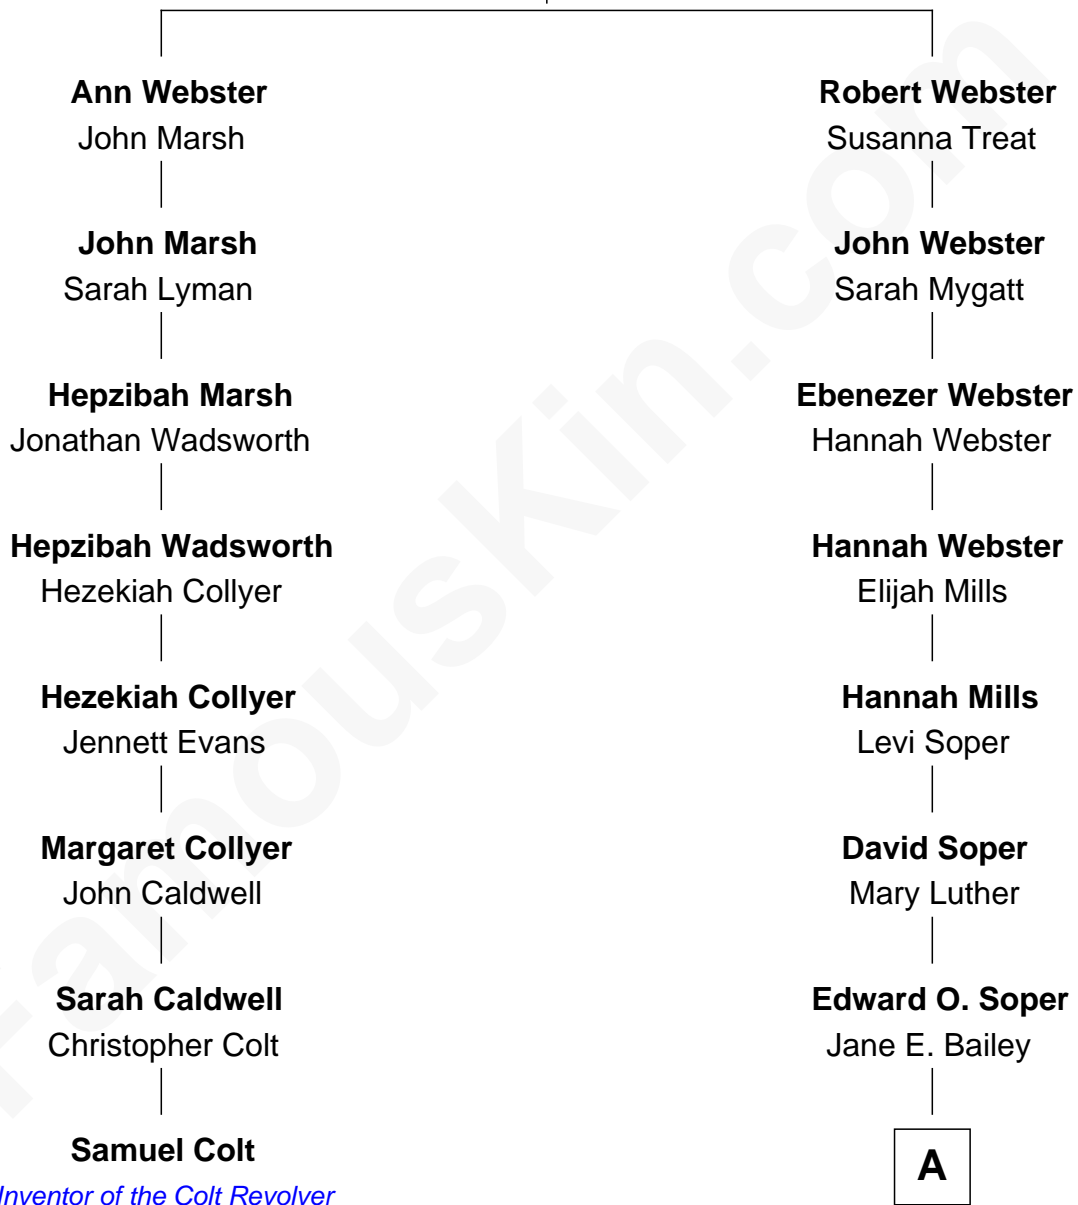

FamousKin.com Relationship Chart of

Samuel Colt

Inventor of the Colt Revolver

7th cousin 5 times removed of

Post Malone

American Rapper

John Webster

Agnes Smith

A

Devillow Soper

Weltha Wildrick

Anna E. Soper

Earl Milford Copp

Phyllis Marie Copp

Harold Lloyd Post

Richard Lloyd Post