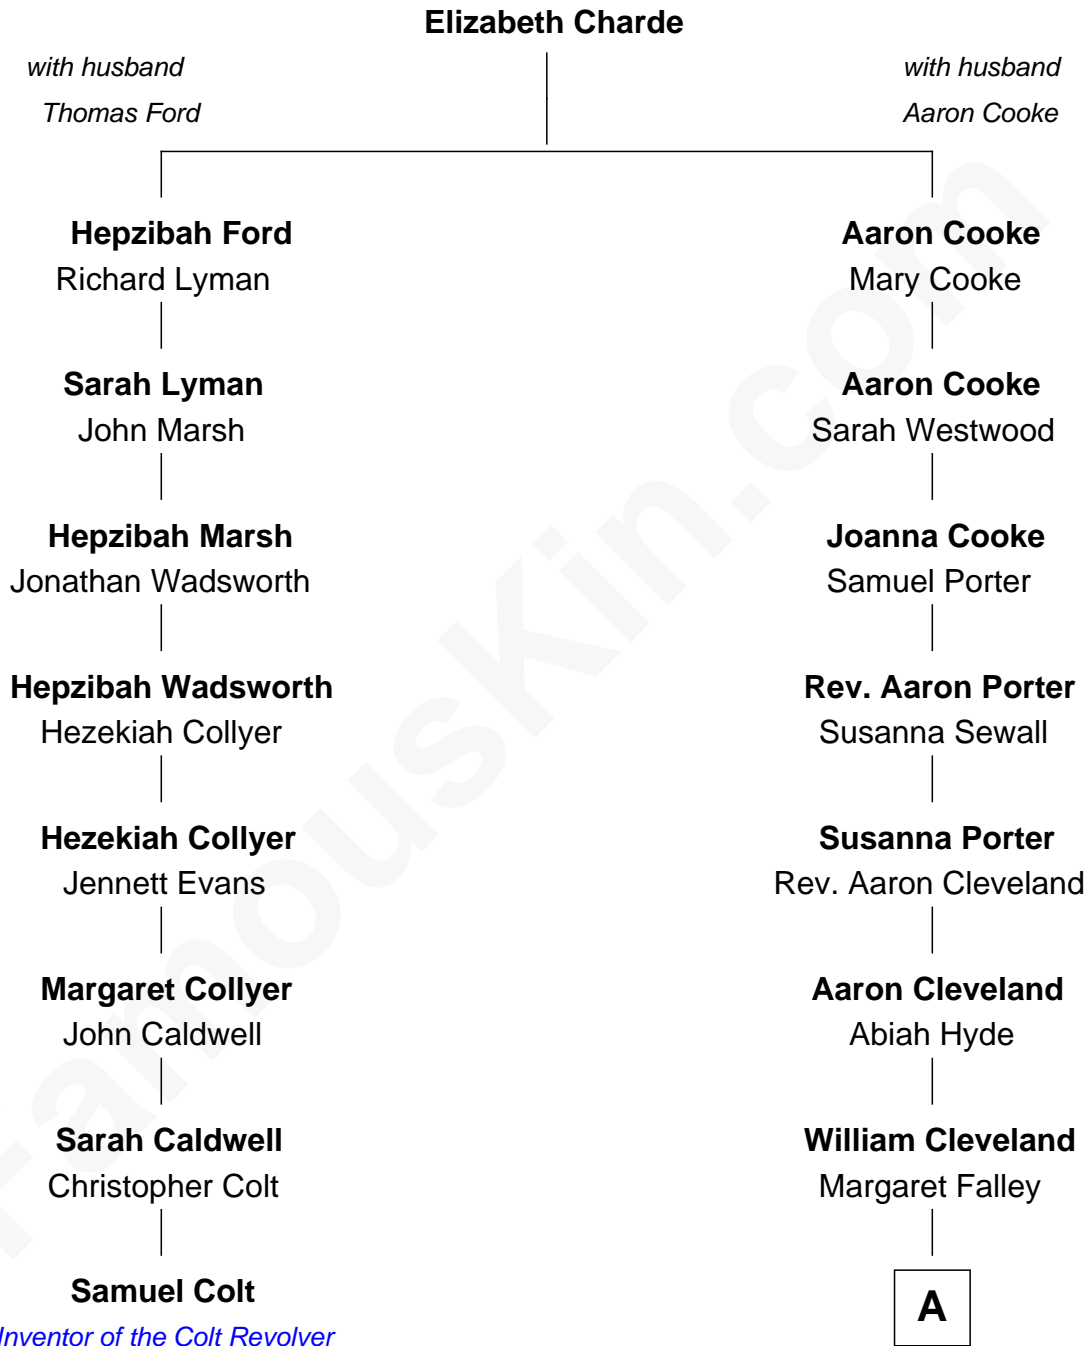

FamousKin.com

Relationship Chart of

Samuel Colt

Inventor of the Colt Revolver

7th cousin 1 time removed of

Grover Cleveland

22nd and 24th U.S. President

A

Rev. Richard Falley Cleveland

Ann Neal

Grover Cleveland

22nd and 24th U.S. President

FamousKin.com