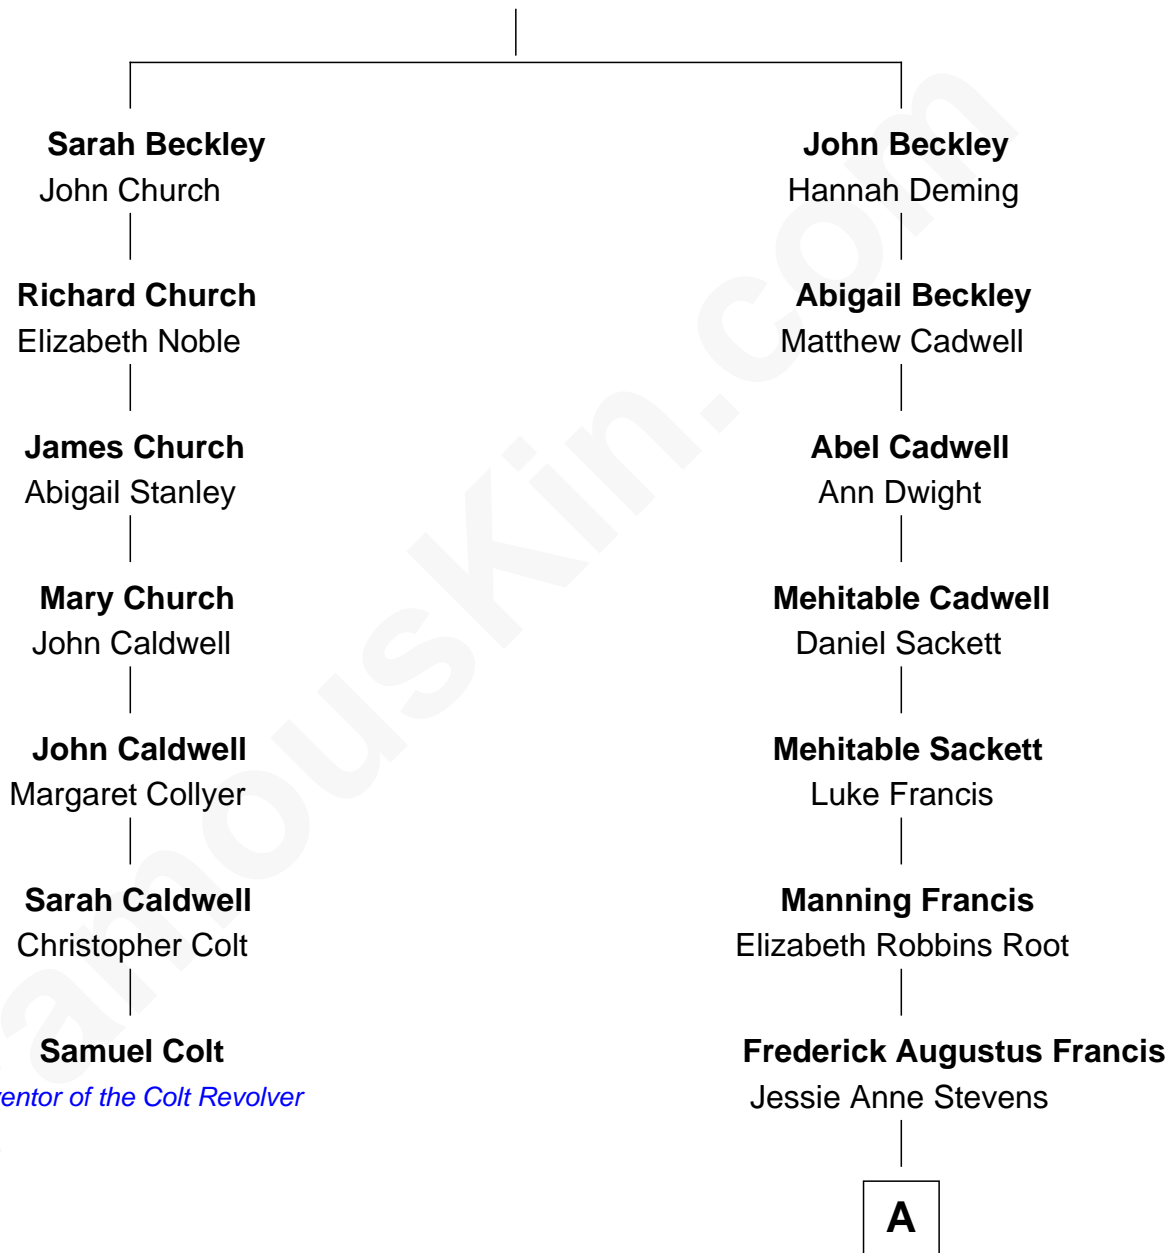

## Relationship Chart of

### Samuel Colt

*Inventor of the Colt Revolver*

6th cousin 3 times removed of

### Nancy (Davis) Reagan

*First Lady of President Ronald Reagan*

**Richard Beckley**

**A**

**Anne Ayers Francis**  
John Newell Robbins

**Kenneth Seymour Robbins**  
Edith Prescott Lockett

**Nancy (Davis) Reagan**  
*First Lady of Ronald Reagan*