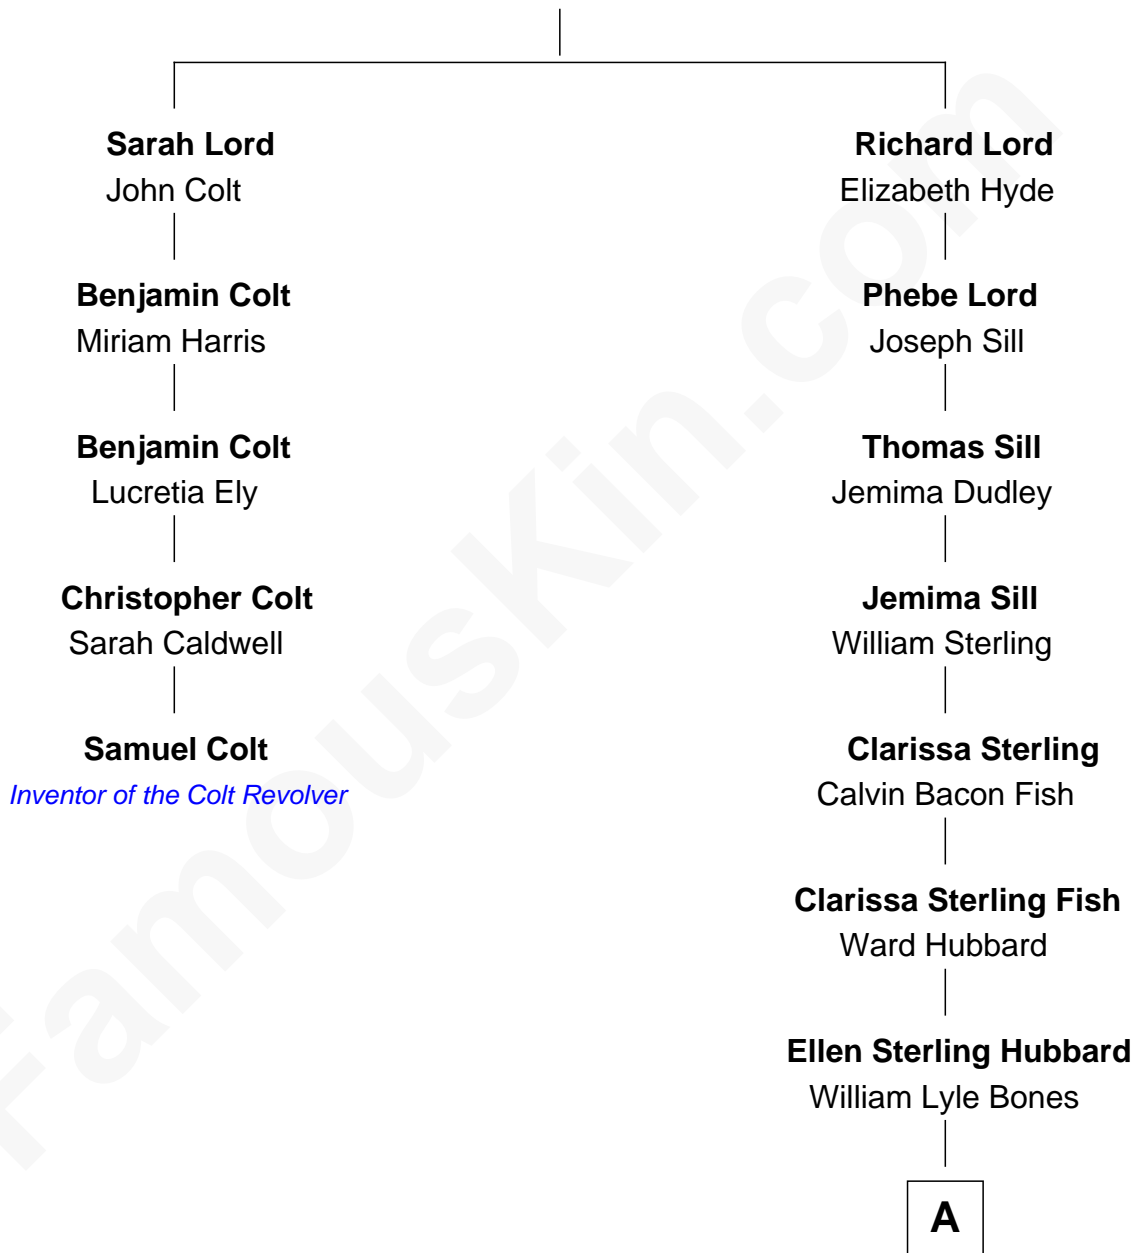

FamousKin.com Relationship Chart of

Samuel Colt

Inventor of the Colt Revolver

4th cousin 7 times removed of

Billie Eilish

Singer and Songwriter

William Lord

A

—
Emma Sterling Bones

Medad Elisha Stone

—
Mead Wilmer Stone

Elise Charlotte Seemann

—
Jean Stone

James Bernard O'Connell

—
Patrick O'Connell

Maggie May Baird