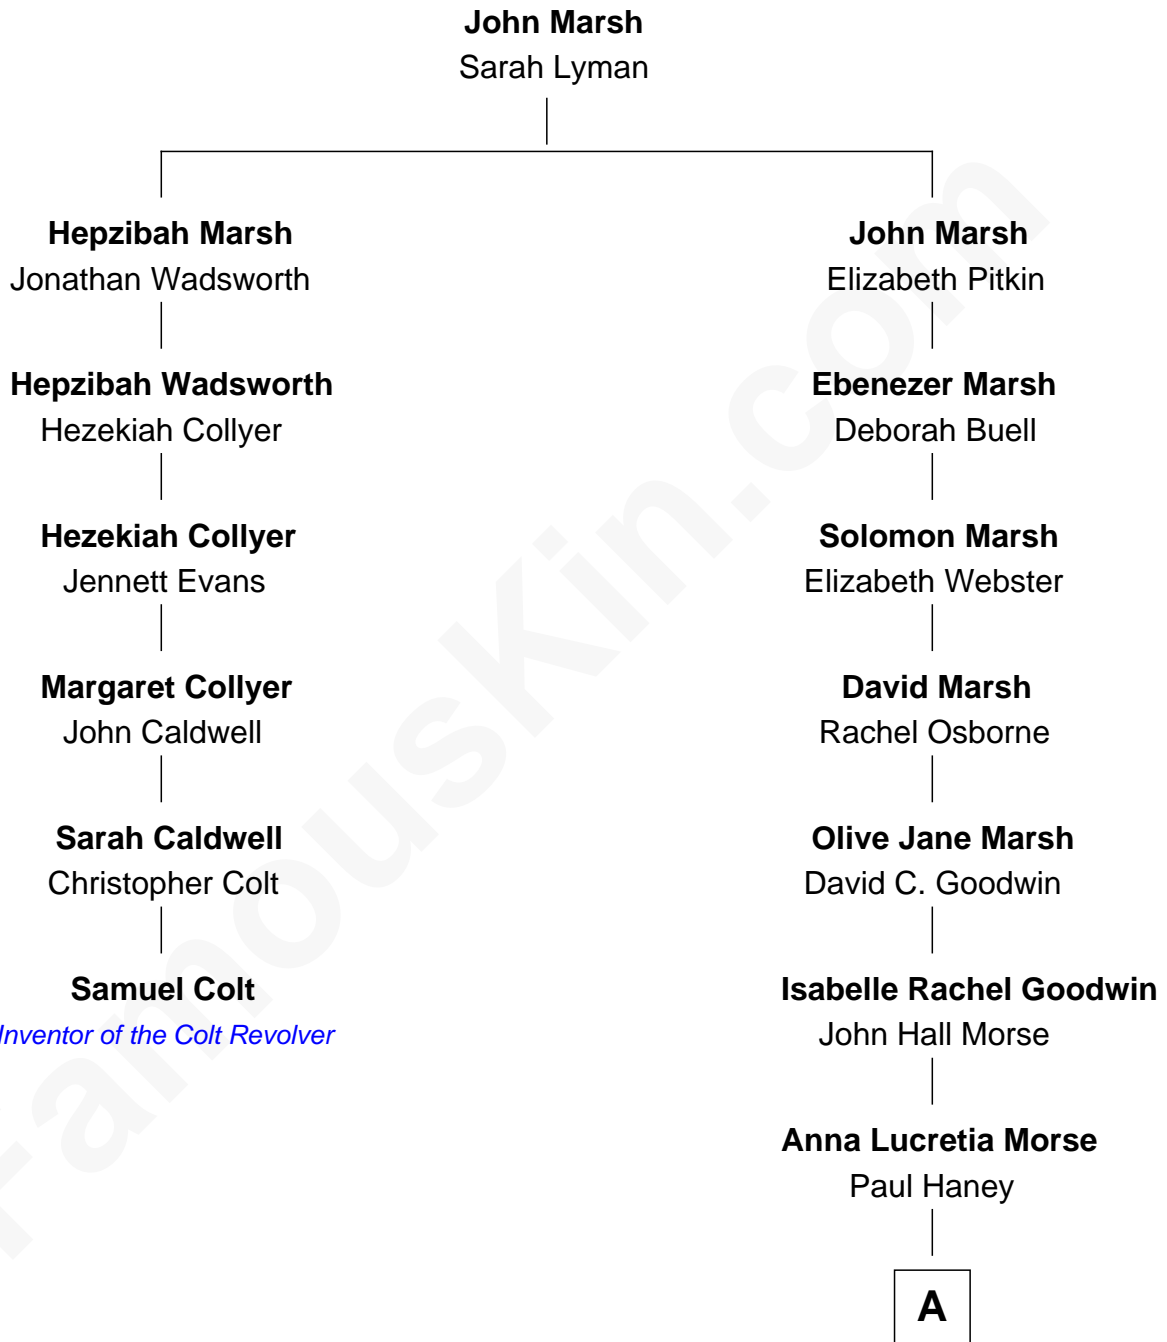

FamousKin.com

Relationship Chart of

Samuel Colt

Inventor of the Colt Revolver

5th cousin 5 times removed of

Joe Keery

TV and Movie Actor

A

John Thomas Haney

Virginia Mae Holmes

Susan Rae Haney

Robert McClellan Barger

Nina Rae Barger

David Grover Keery

Joe Keery

TV and Movie Actor