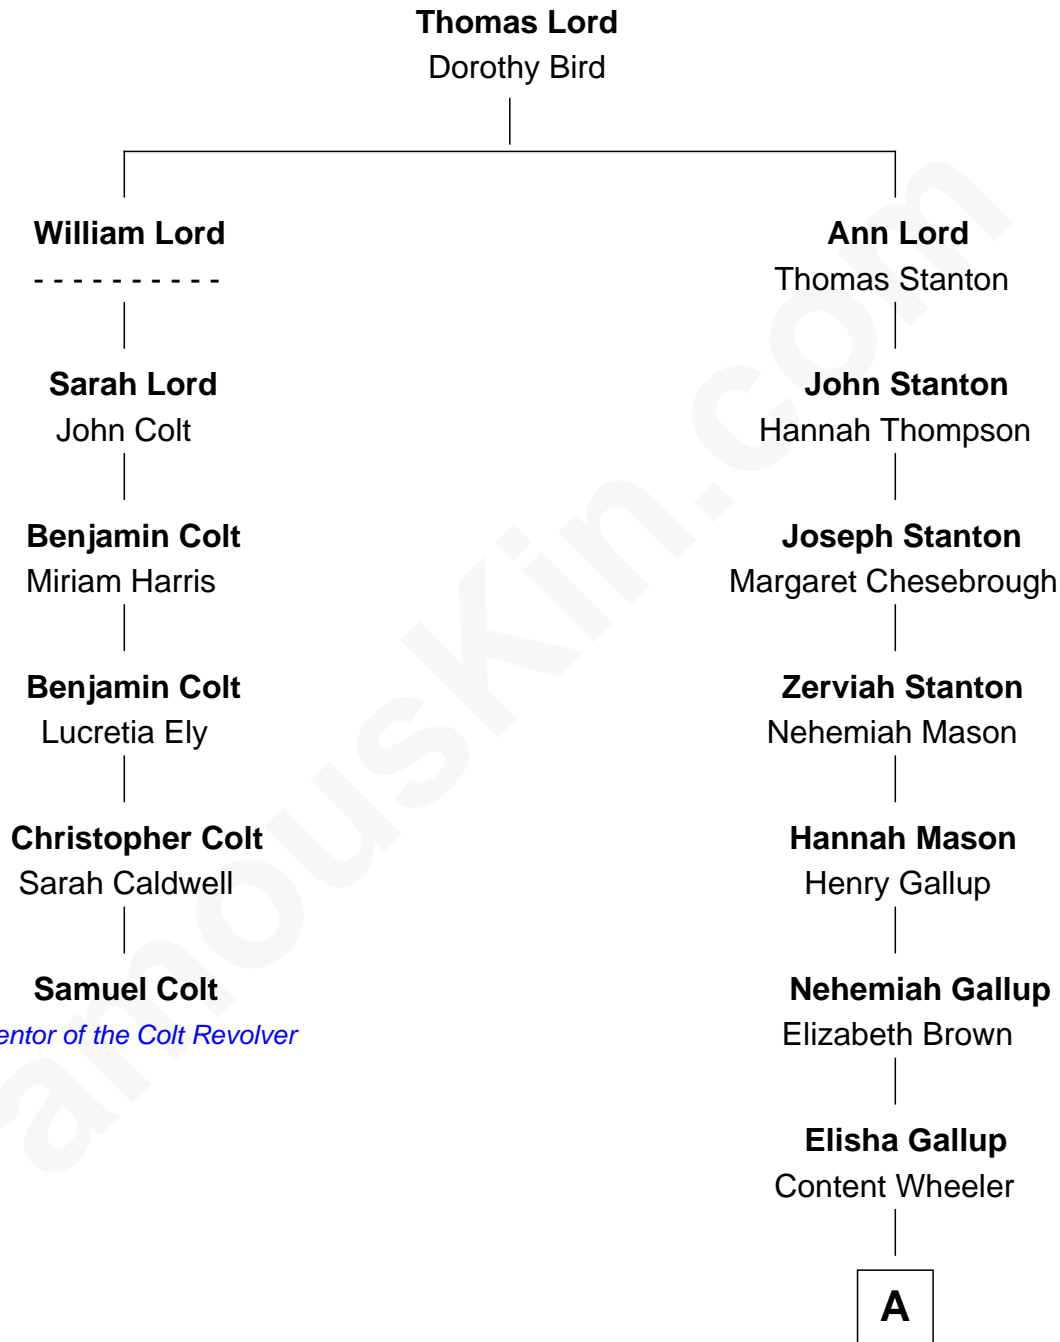

FamousKin.com

Relationship Chart of Samuel Colt

Inventor of the Colt Revolver

5th cousin 7 times removed of

Timothy Hutton

TV and Movie Actor

A

—
Almira L. Gallup

Elias P. Beebe

—
Ann A. Beebe

James B. Cottrell

—
Myra A. Cottrell

Charles Noyes Burdick

—
Helen Noyes Burdick

Arthur Barnard Poole

—
Maryline Barnard Poole