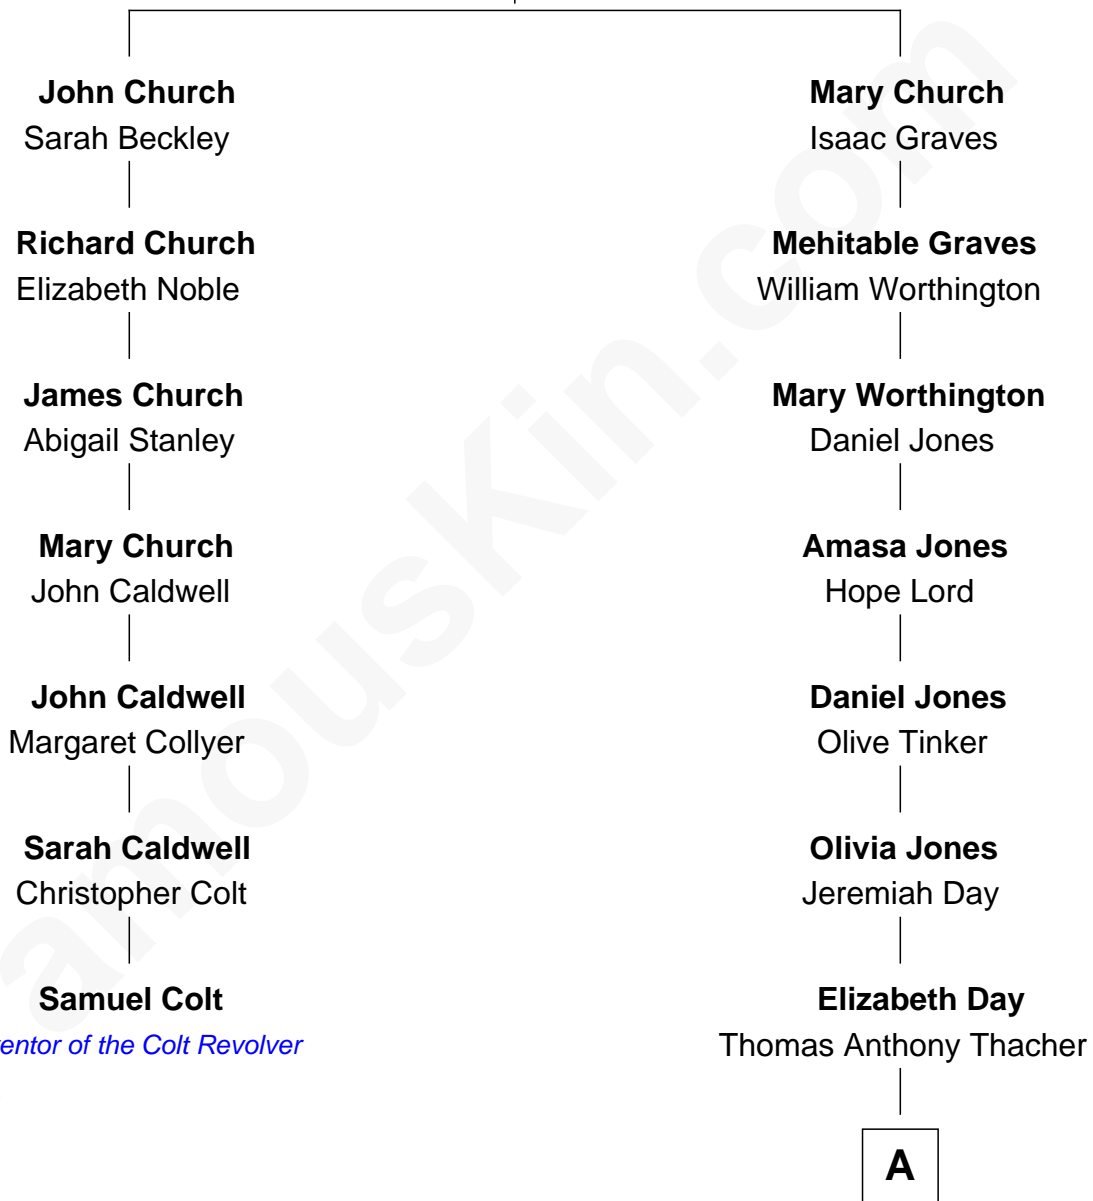

FamousKin.com Relationship Chart of

Samuel Colt

Inventor of the Colt Revolver

6th cousin 4 times removed of

Zoe Kazan

TV, Movie and Stage Actress

Richard Church

Anna Marsh

A

—
Alfred Beaumont Thacher
Emma Cecelia Erkenbrecher

—
Molly Day Thacher
Elia Kazantzoglou

—
Nicholas Kazan
Jean Robin Swicord

—
Zoe Kazan

TV, Movie and Stage Actress