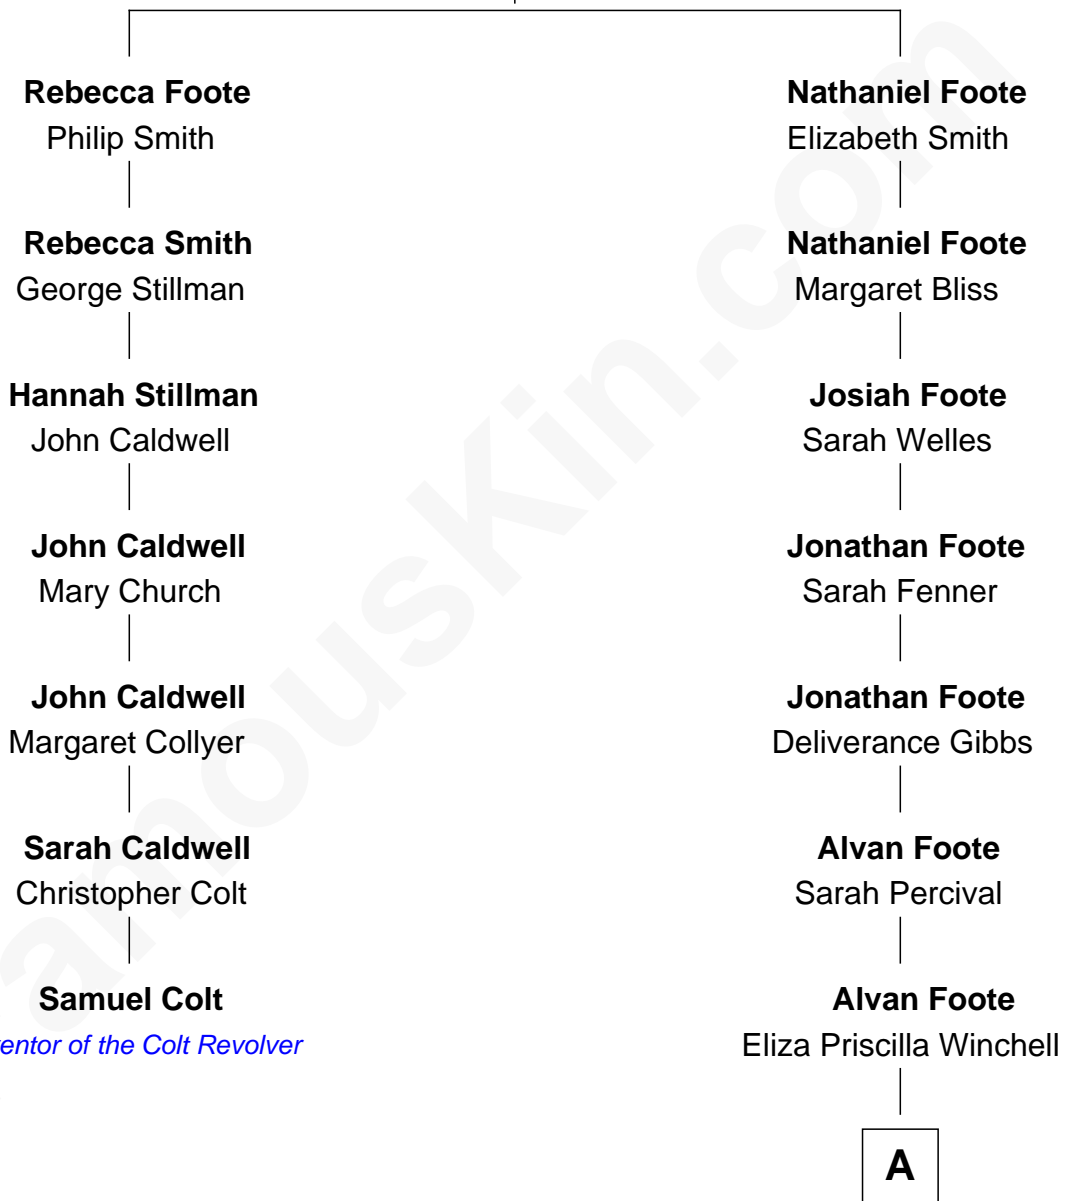

## Relationship Chart of

### Samuel Colt

*Inventor of the Colt Revolver*

6th cousin 4 times removed of

### Richard Chamberlain

*TV and Movie Actor*

**Nathaniel Foote**  
Elizabeth Deming

**A**

Julia Sophia Foote

Fordyce Roper

Carolyn Derby Roper

Dr. August Wilhelm von Benzon