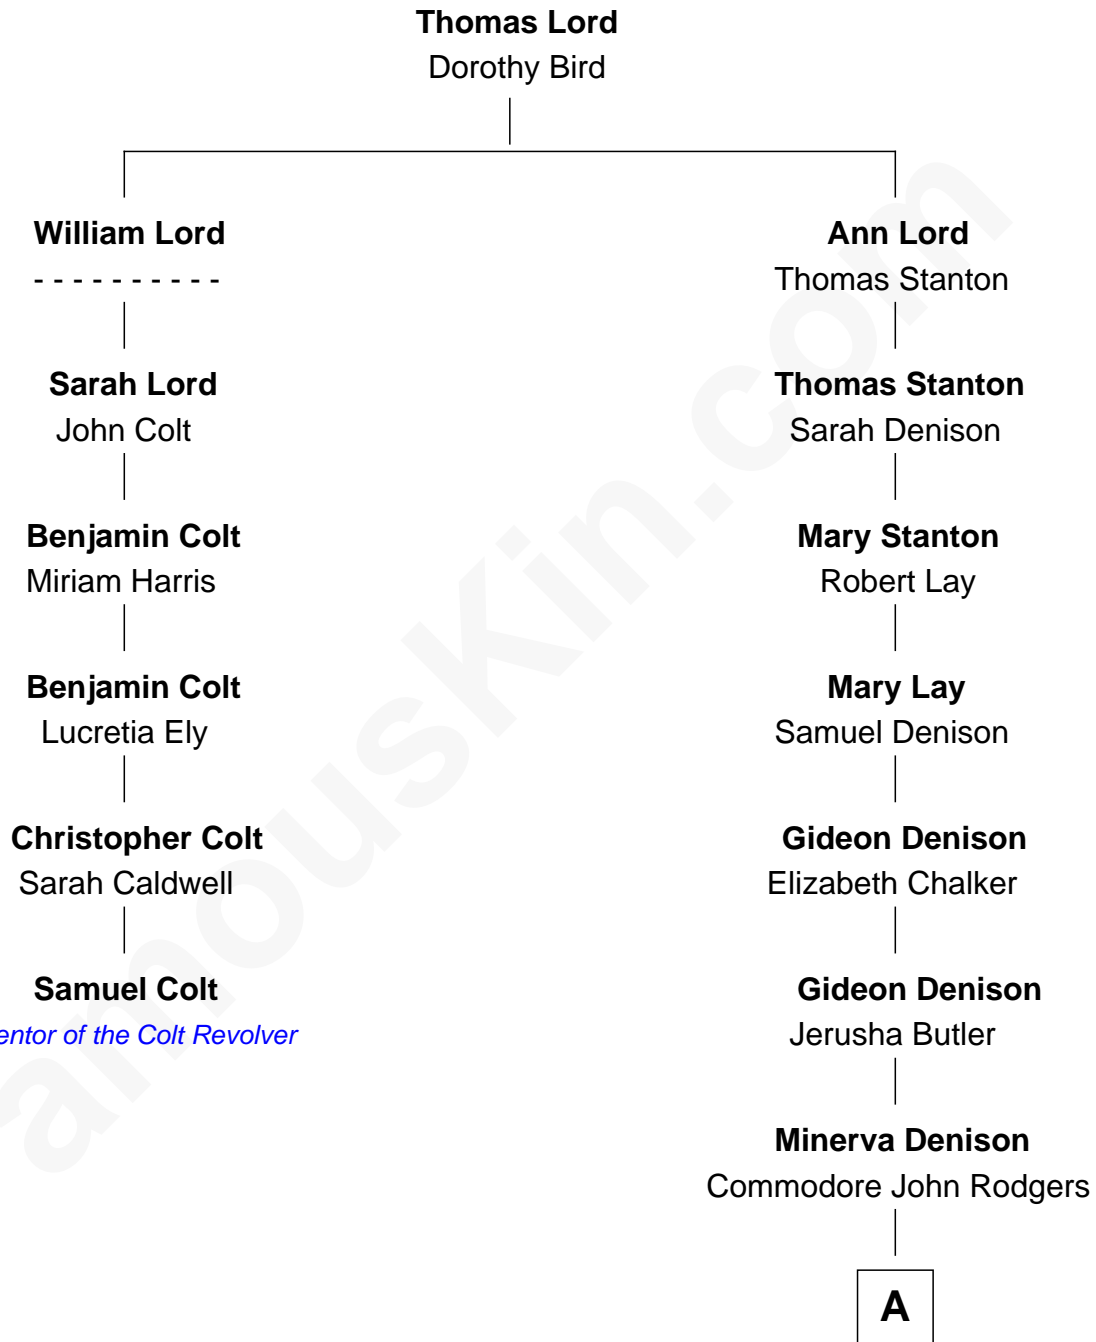

FamousKin.com

Relationship Chart of

Samuel Colt

Inventor of the Colt Revolver

5th cousin 7 times removed of

Parker Stevenson

TV and Movie Actor

A

—
Louisa Rodgers

Maj. Gen. Montgomery Cunningham Meigs

—
Mary Montgomery Meigs

Col. Joseph Hancock Taylor

—
Evelyn Taylor

Eli Kirk Price

—
Philip Price

Sarah Meade Harrison