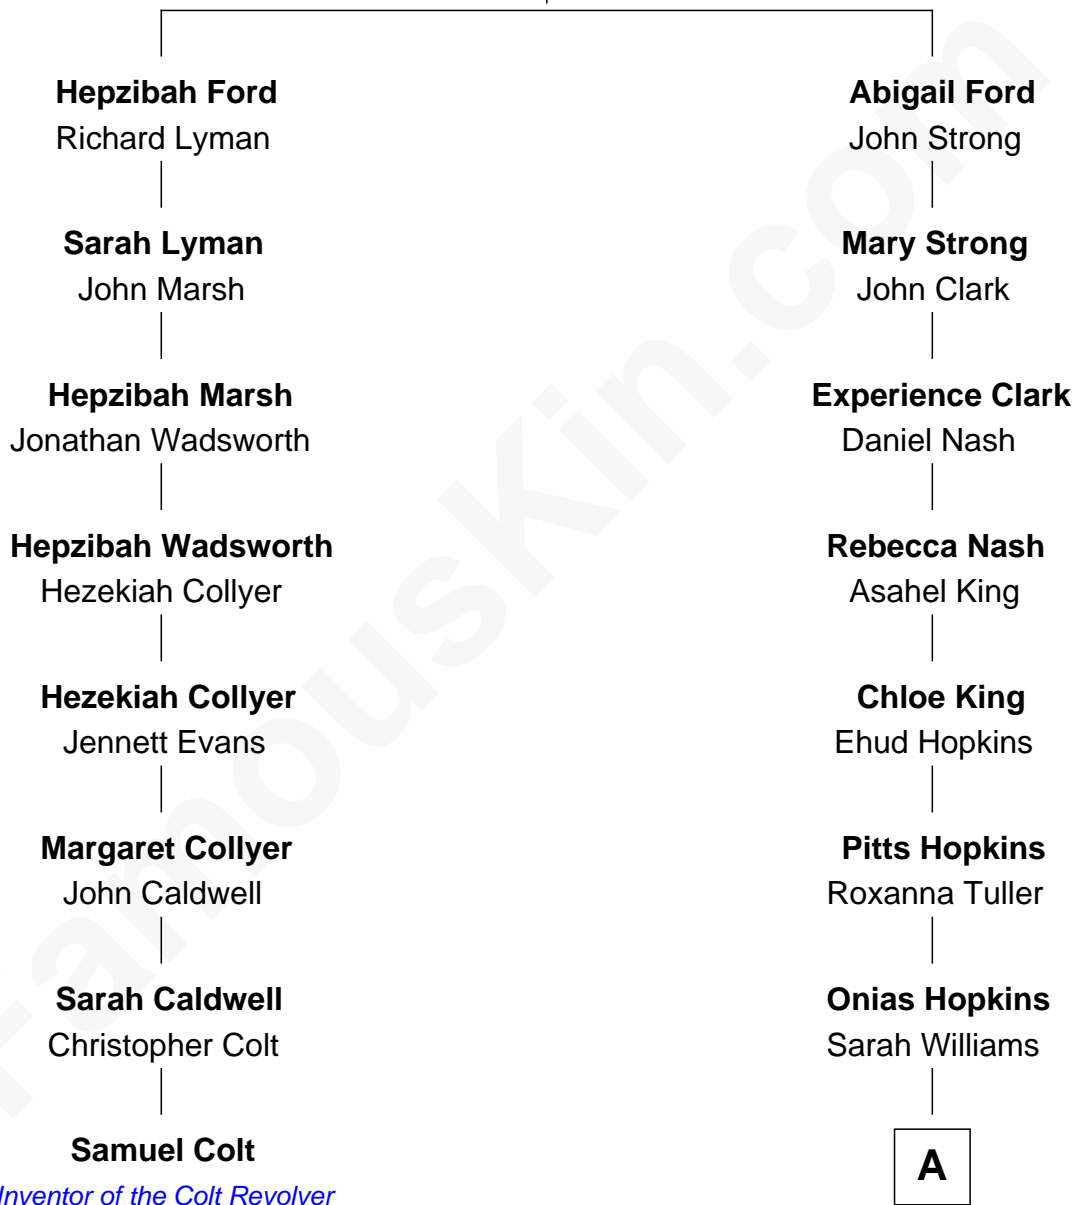

## Relationship Chart of

### Samuel Colt

*Inventor of the Colt Revolver*

7th cousin 6 times removed of

**Taylor Lautner**  
*TV and Movie Actor*

**Thomas Ford**  
Elizabeth Charde

**A**

**Amos Hopkins**

Elizabeth Whitman

**Violetta M. Hopkins**

Arthur Himebaugh

**Emily Jane Himebaugh**

Cleon B. Soules

**Helen Elizabeth Soules**

Andrew J. Bos

**David Andrew Bos**

Patricia Anne Nichols