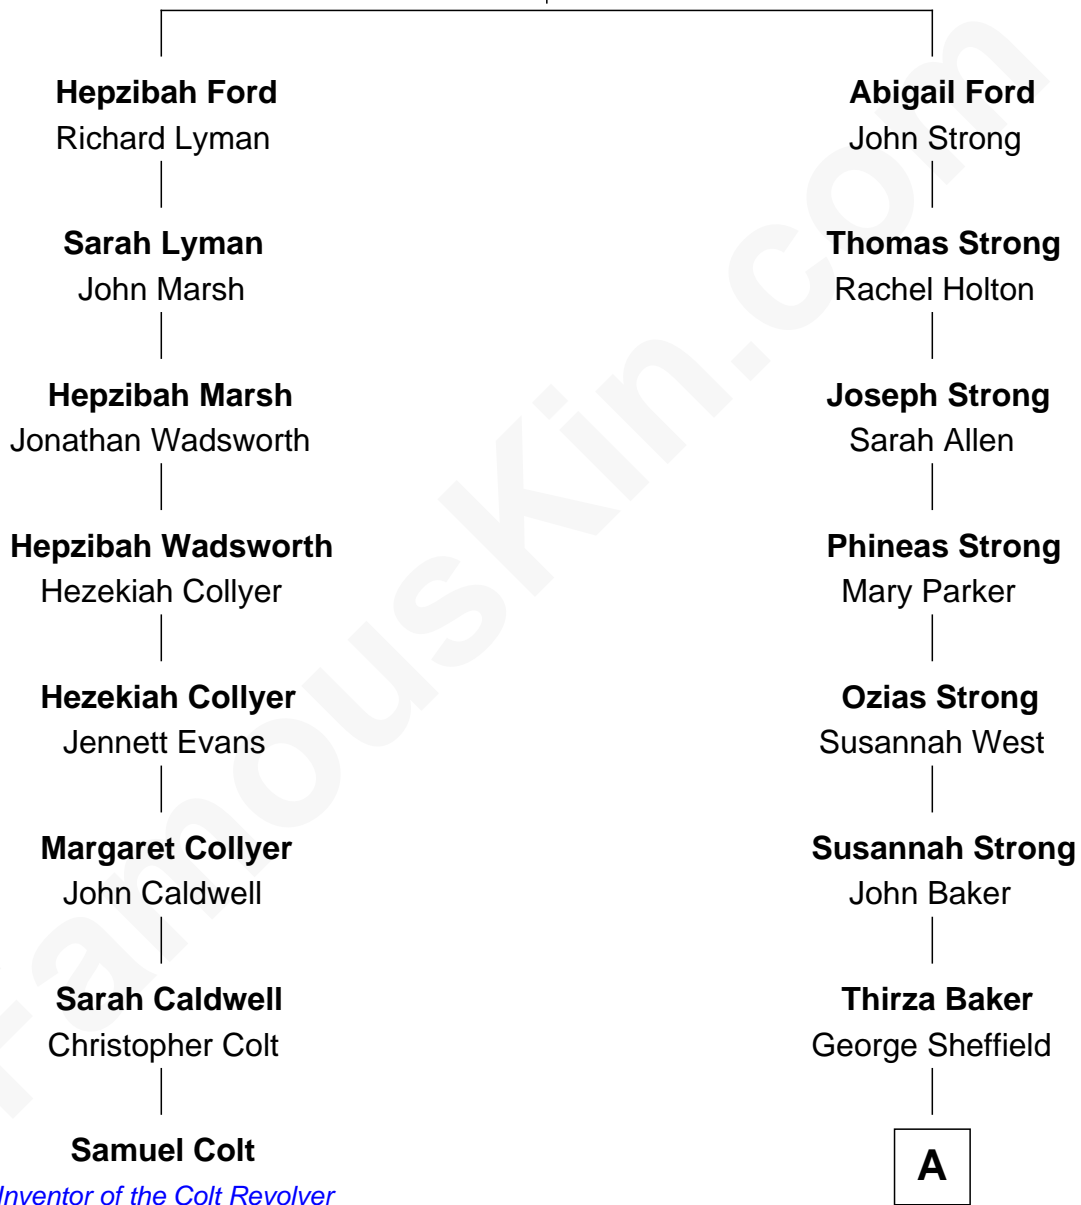

# FamousKin.com Relationship Chart of

**Samuel Colt**

*Inventor of the Colt Revolver*

7th cousin 4 times removed of

**Glenn Close**

*Movie, Television, and Stage Actress*

**Thomas Ford**  
Elizabeth Charde

**A**

**Betsey Sheffield**  
John Keyes Campbell

**Mary L. Campbell**  
Charles Arthur Moore

**Charles Arthur Moore**  
Elizabeth Hyde

**Elizabeth Mary H. Moore**  
Dr. William Taliaferro Close

**Glenn Close**  
*Movie, Television, and Stage Actress*