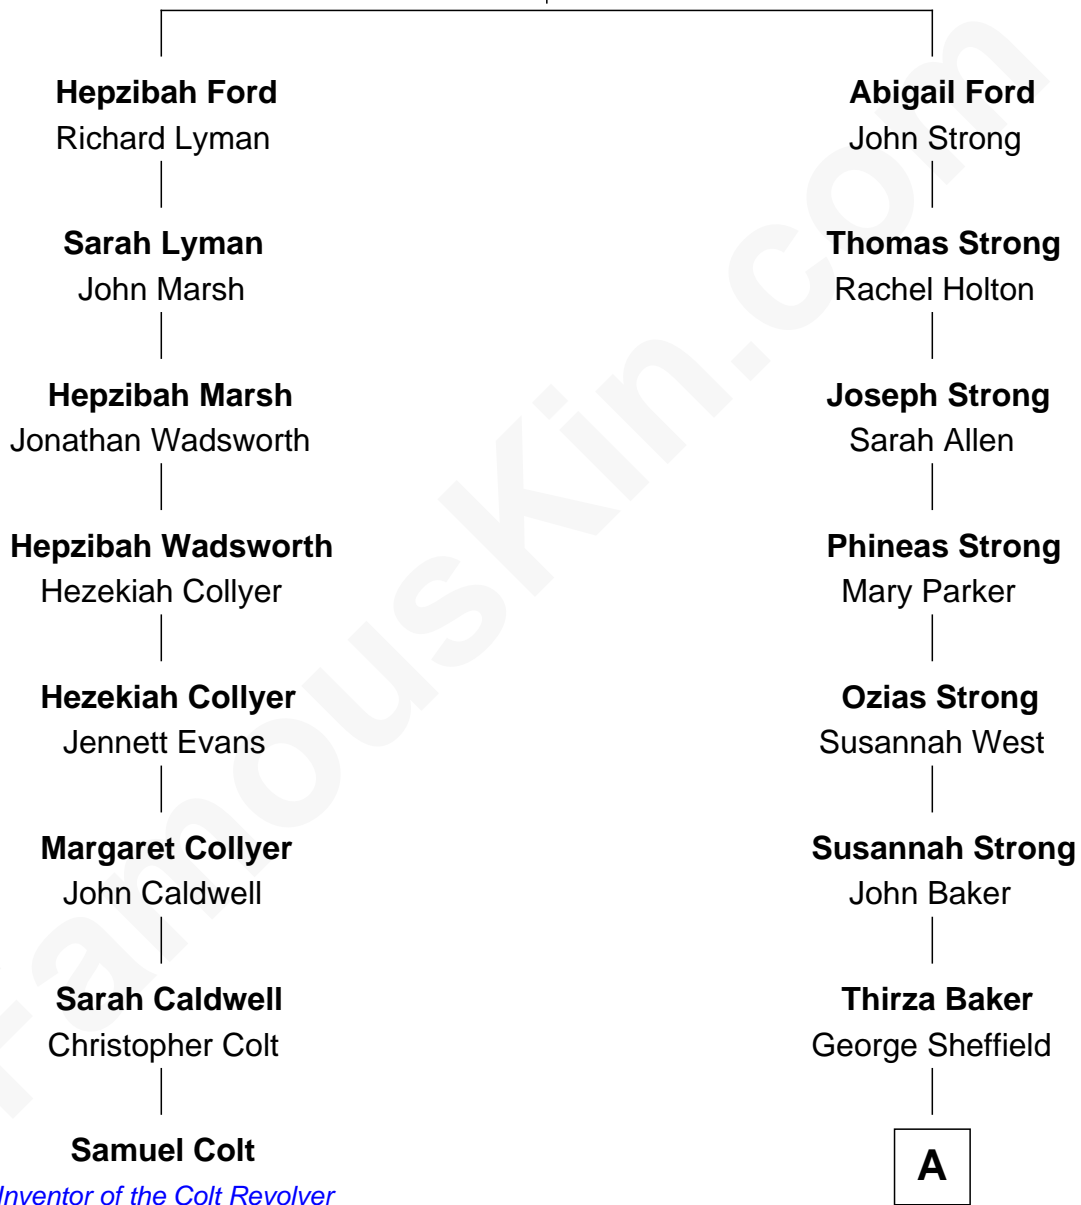

FamousKin.com

Relationship Chart of

Samuel Colt

Inventor of the Colt Revolver

7th cousin 5 times removed of

Brooke Shields

Movie Actress and Model

Thomas Ford
Elizabeth Charde

A

Betsey Sheffield
John Keyes Campbell

Mary L. Campbell
Charles Arthur Moore

Mary Elsie Moore
Prince Marina Torlonia

Princess Donna Marina Torlonia
Francis Xavier Shields

Francis Alexander Shields
Theresia Anna Lilian Maria Schmon