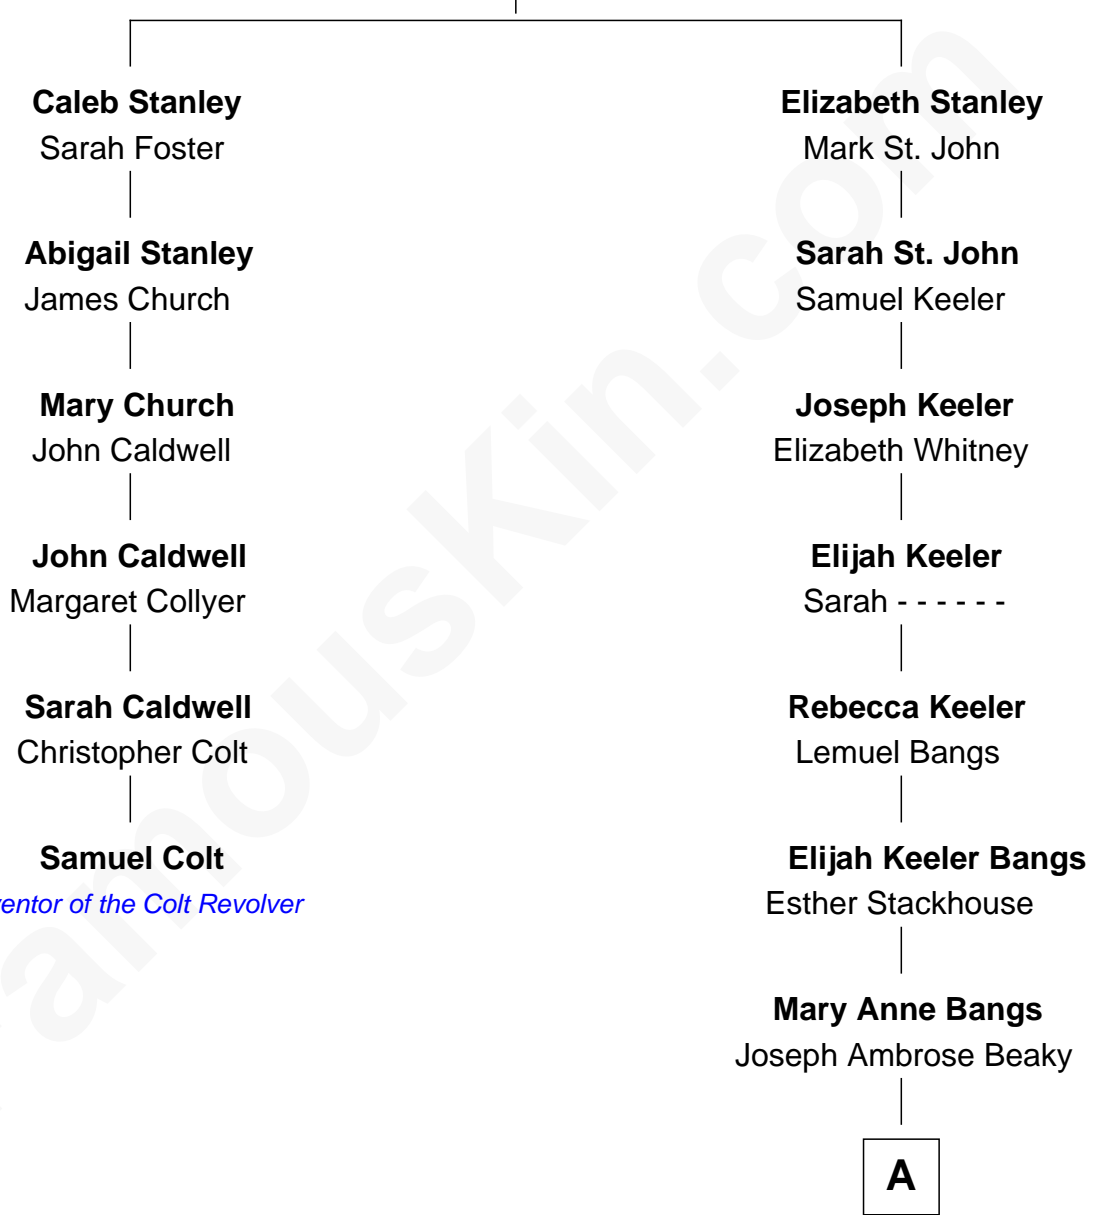

FamousKin.com

Relationship Chart of

Samuel Colt

Inventor of the Colt Revolver

5th cousin 5 times removed of

George H. W. Bush

41st U.S. President

Timothy Stanley

Elizabeth - - - - -

A

—
Martha Adela Beaky

David Davis Walker

—
George Herbert Walker

Lucretia Wear

—
Dorothy Wear Walker

Prescott Sheldon Bush

—
George H. W. Bush

41st U.S. President

FamousKin.com