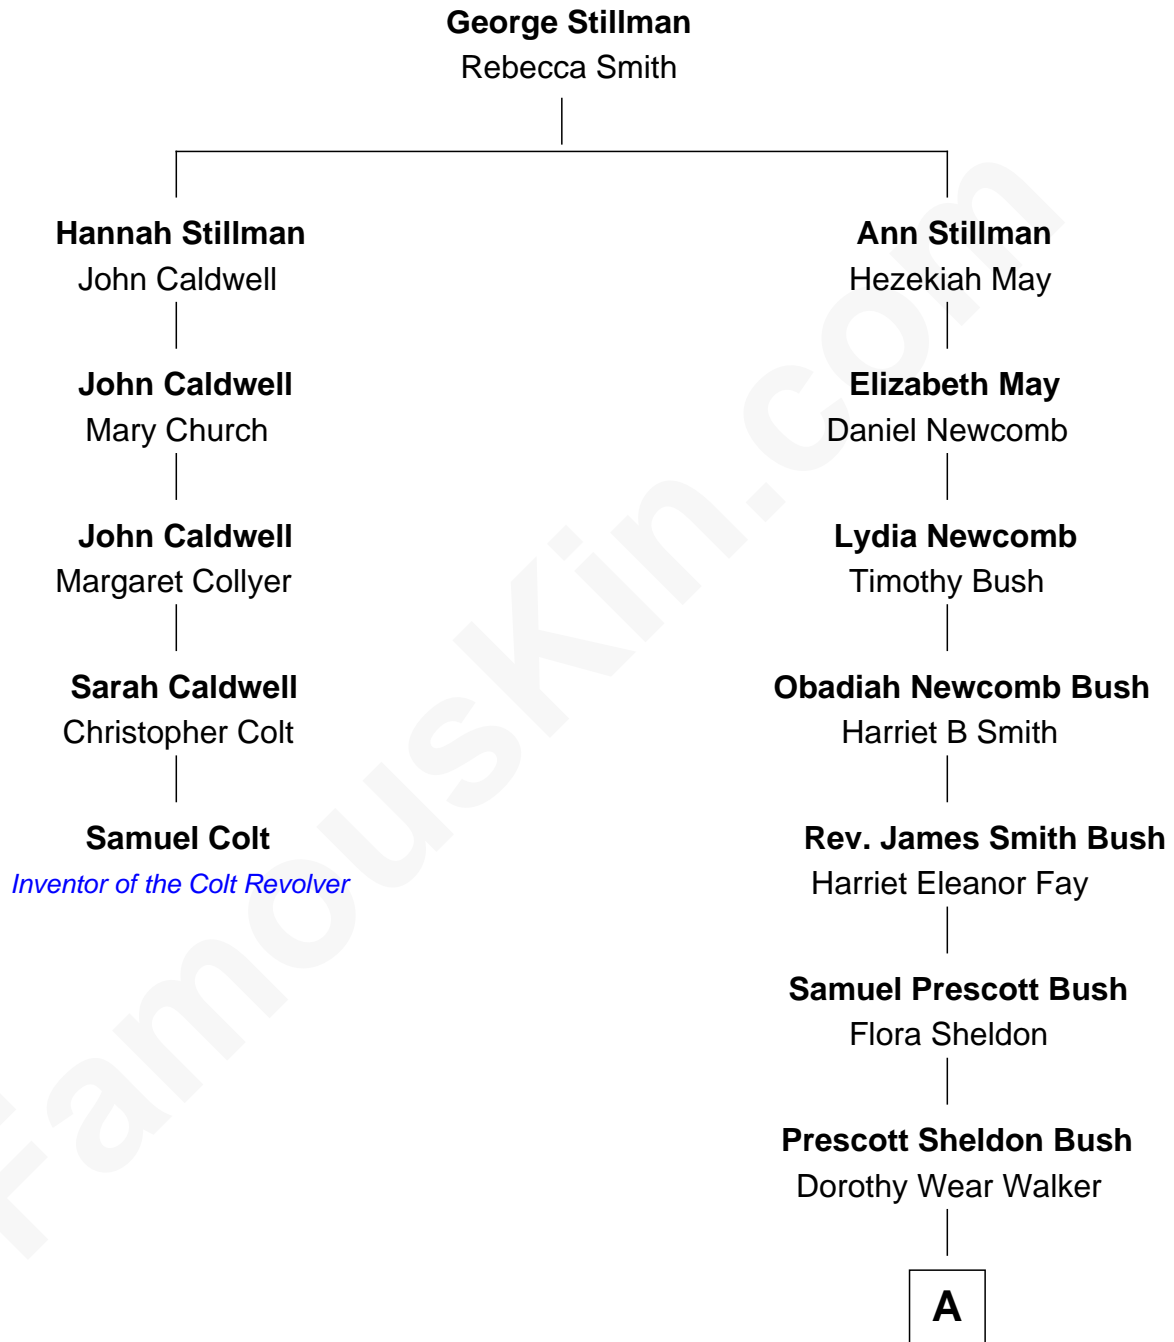

FamousKin.com

Relationship Chart of

Samuel Colt

Inventor of the Colt Revolver

4th cousin 4 times removed of

George W. Bush
43rd U.S. President

A

George Herbert Walker Bush

Barbara Pierce

George W. Bush

43rd U.S. President

FamousKin.com