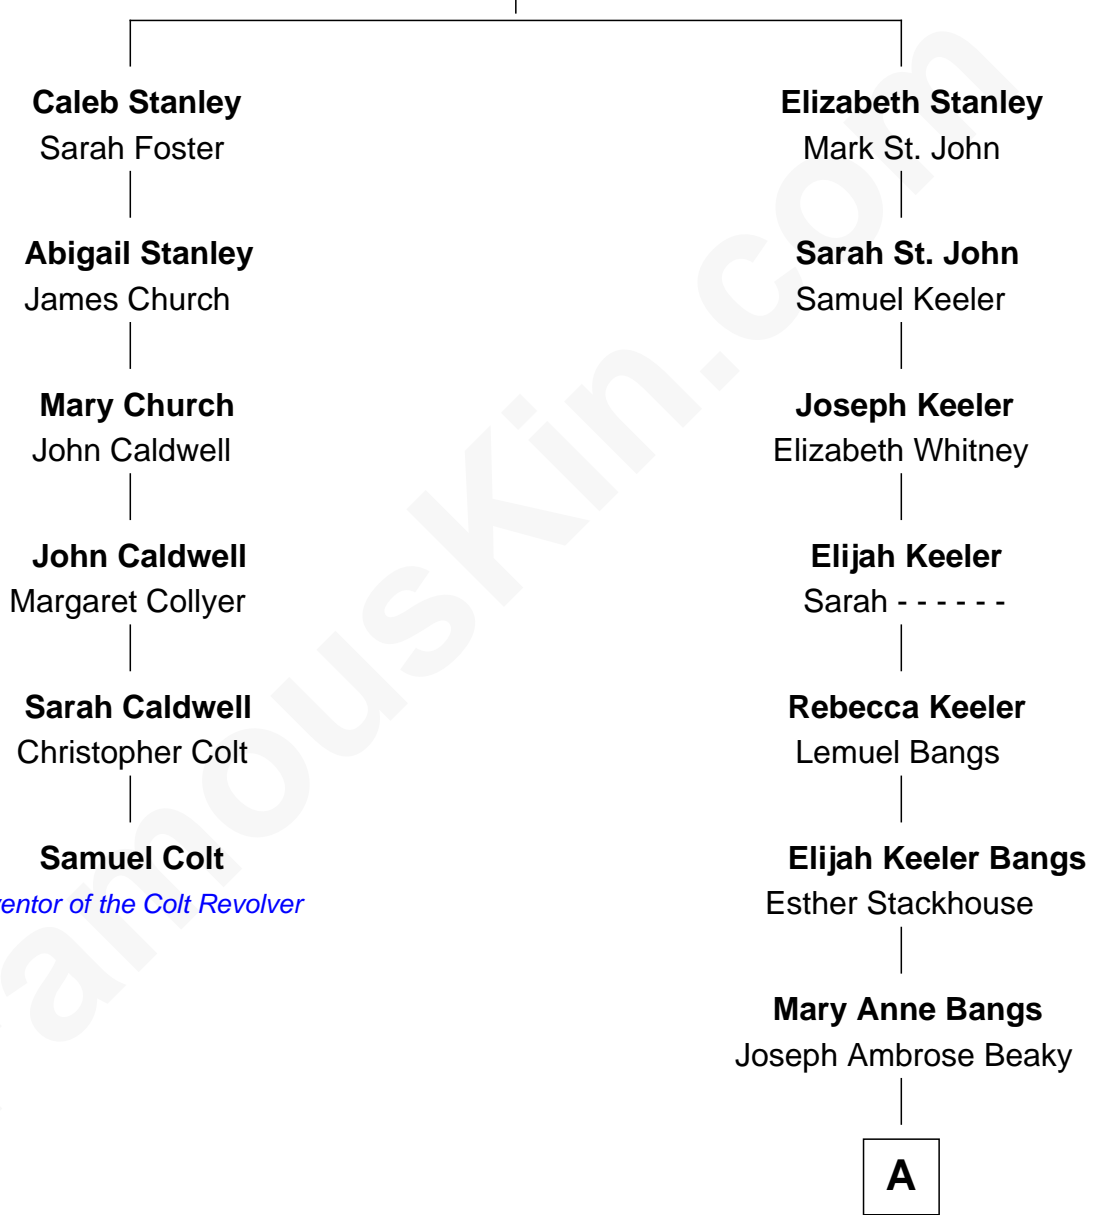

FamousKin.com

Relationship Chart of

Samuel Colt

Inventor of the Colt Revolver

5th cousin 6 times removed of

George W. Bush

43rd U.S. President

Timothy Stanley

Elizabeth - - - - -

A

Martha Adela Beaky

David Davis Walker

George Herbert Walker

Lucretia Wear

Dorothy Wear Walker

Prescott Sheldon Bush

George Herbert Walker Bush

Barbara Pierce

George W. Bush

43rd U.S. President