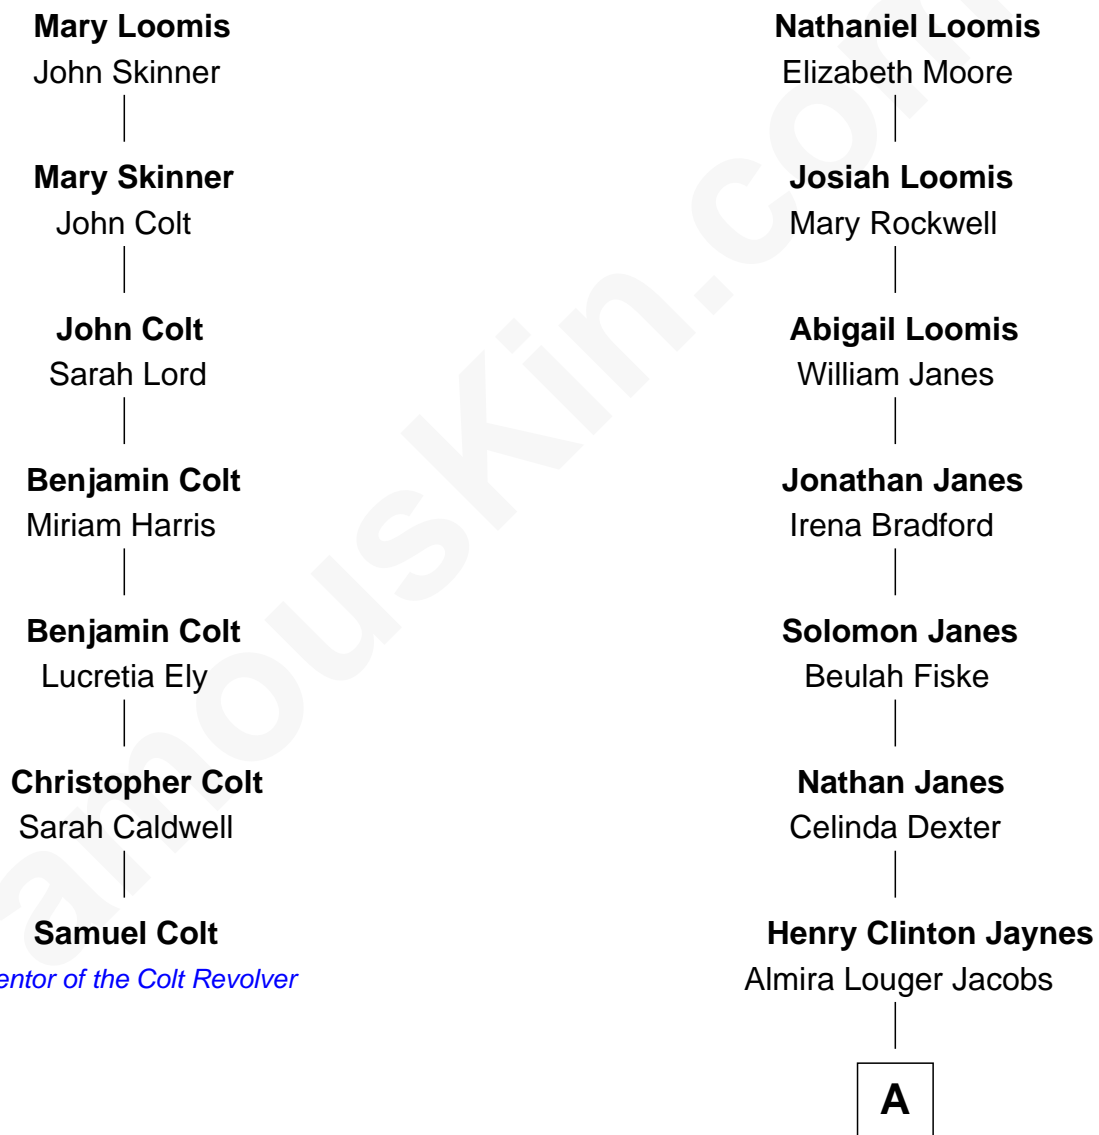

# FamousKin.com Relationship Chart of

**Samuel Colt**

*Inventor of the Colt Revolver*

6th cousin 3 times removed of

**Henry Fonda**

*Movie Actor*

**Joseph Loomis**

Mary White

**A**

Henry Silas Jaynes

Elma L. Lanphear

Herberta Elma Jaynes

William Brace Fonda

Henry Fonda

*Movie Actor*

FamousKin.com