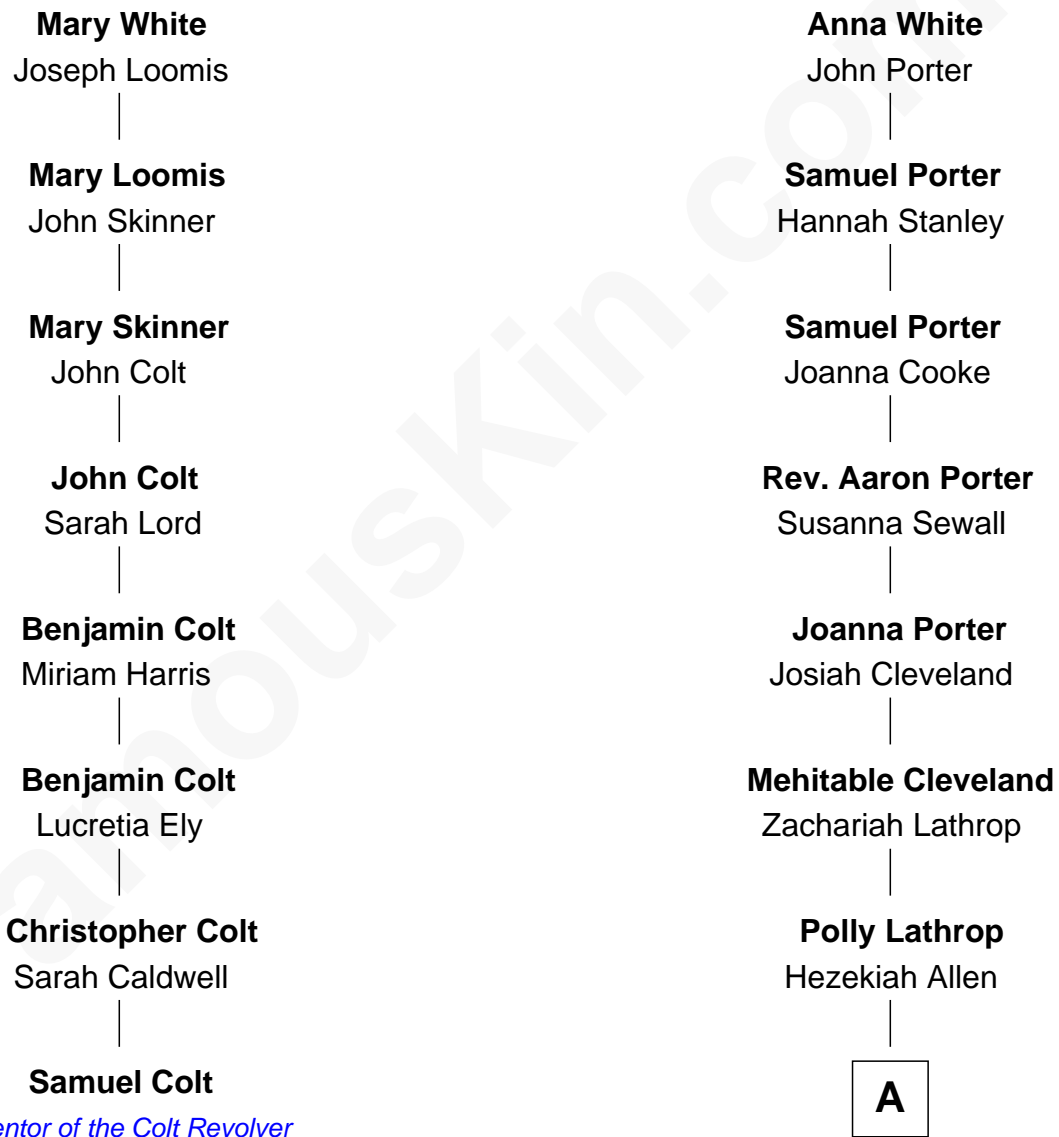

FamousKin.com Relationship Chart of

Samuel Colt

Inventor of the Colt Revolver

7th cousin 4 times removed of

Shirley Temple

Movie Actress

Robert White

Bridget Allgar

A

Eliza Allen

Robert Temple

Reuben S. B. Temple

Jane W. Dunham

Francis Marion Temple

Cynthia Fell Yeager

George Francis Temple