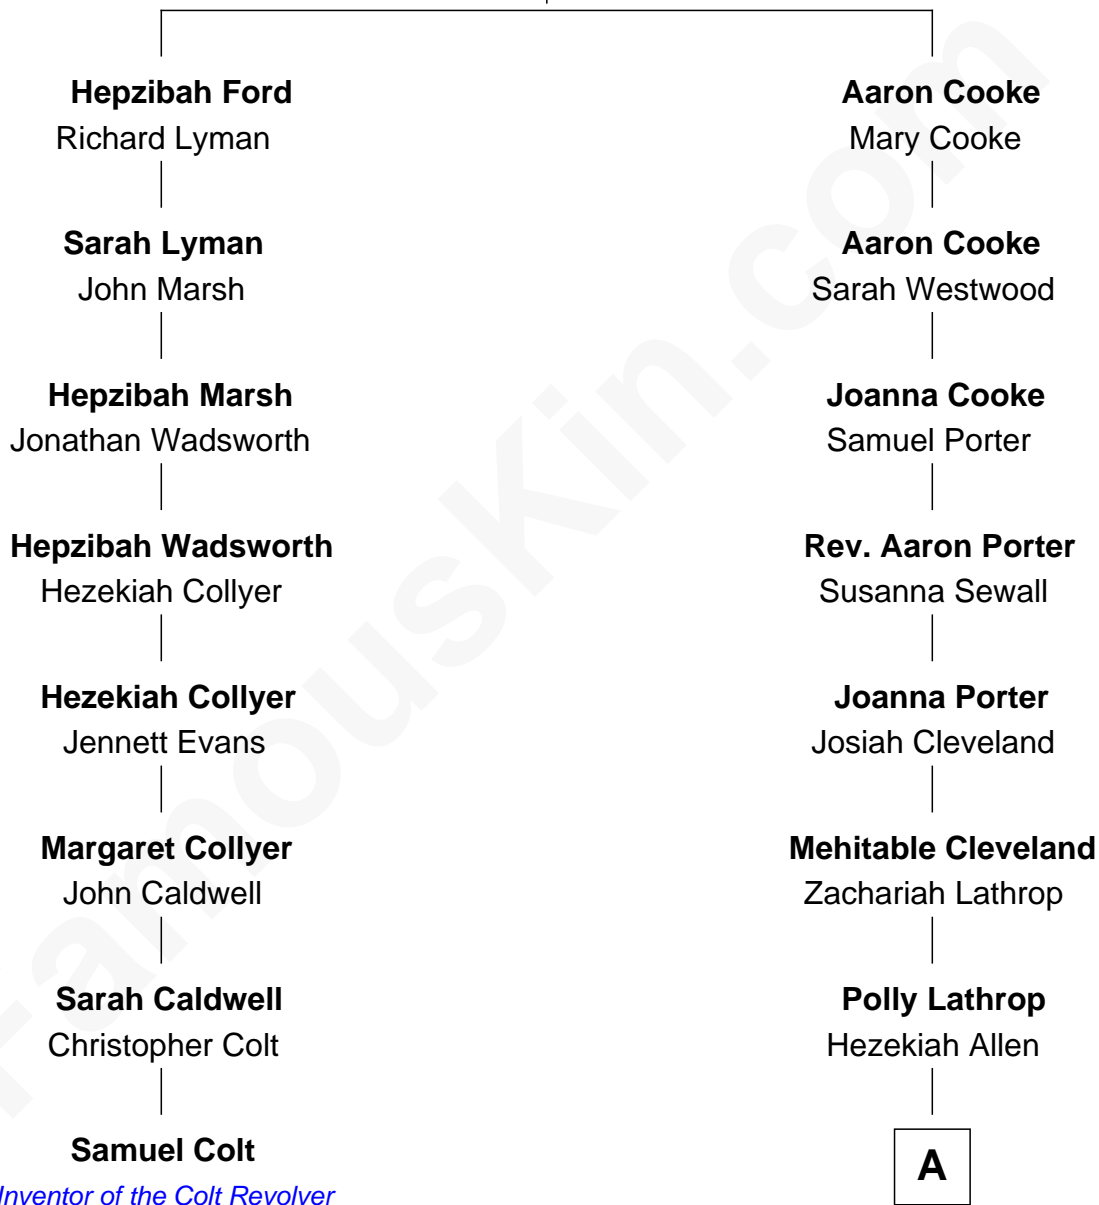

FamousKin.com Relationship Chart of

Samuel Colt

Inventor of the Colt Revolver

7th cousin 4 times removed of

Shirley Temple

Movie Actress

Elizabeth Charde

*with husband
Thomas Ford*

*with husband
Aaron Cooke*

A

Eliza Allen

Robert Temple

Reuben S. B. Temple

Jane W. Dunham

Francis Marion Temple

Cynthia Fell Yeager

George Francis Temple

Gertrude Amelia Krieger

Shirley Temple

Movie Actress