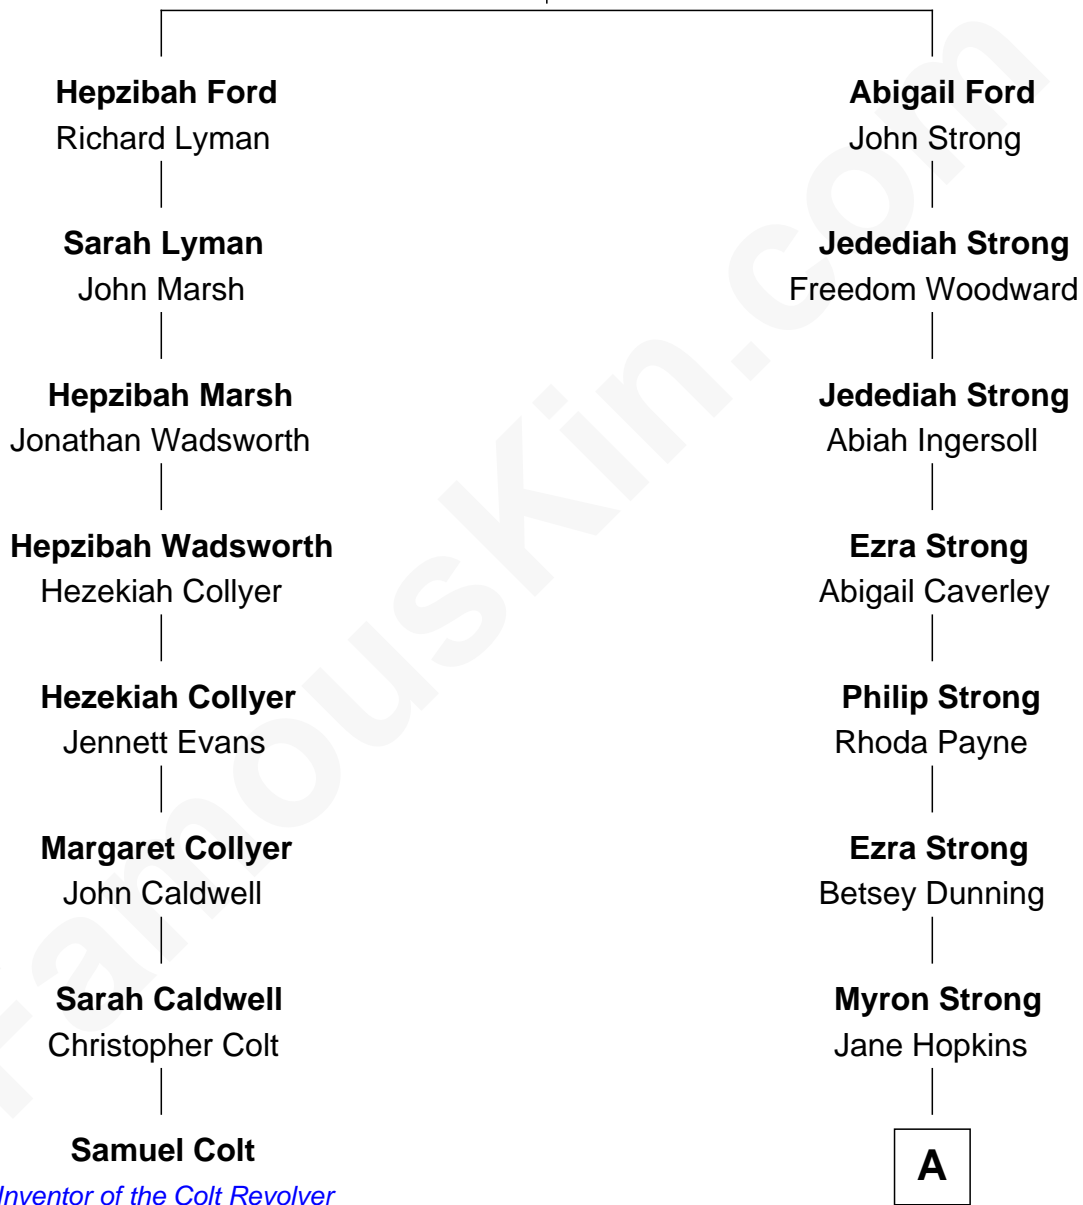

FamousKin.com Relationship Chart of

Samuel Colt

Inventor of the Colt Revolver

7th cousin 5 times removed of

Ben Affleck

Movie Actor

Thomas Ford
Elizabeth Charde

A

Myron Hopkins Strong

Maria Bates Hoyt

Mary Hoyt Strong

William R. Affleck

Myron Hopkins Strong Affleck

Frances L. Perkins

Myron Hopkins Strong Affleck

Nancy Louise Byers