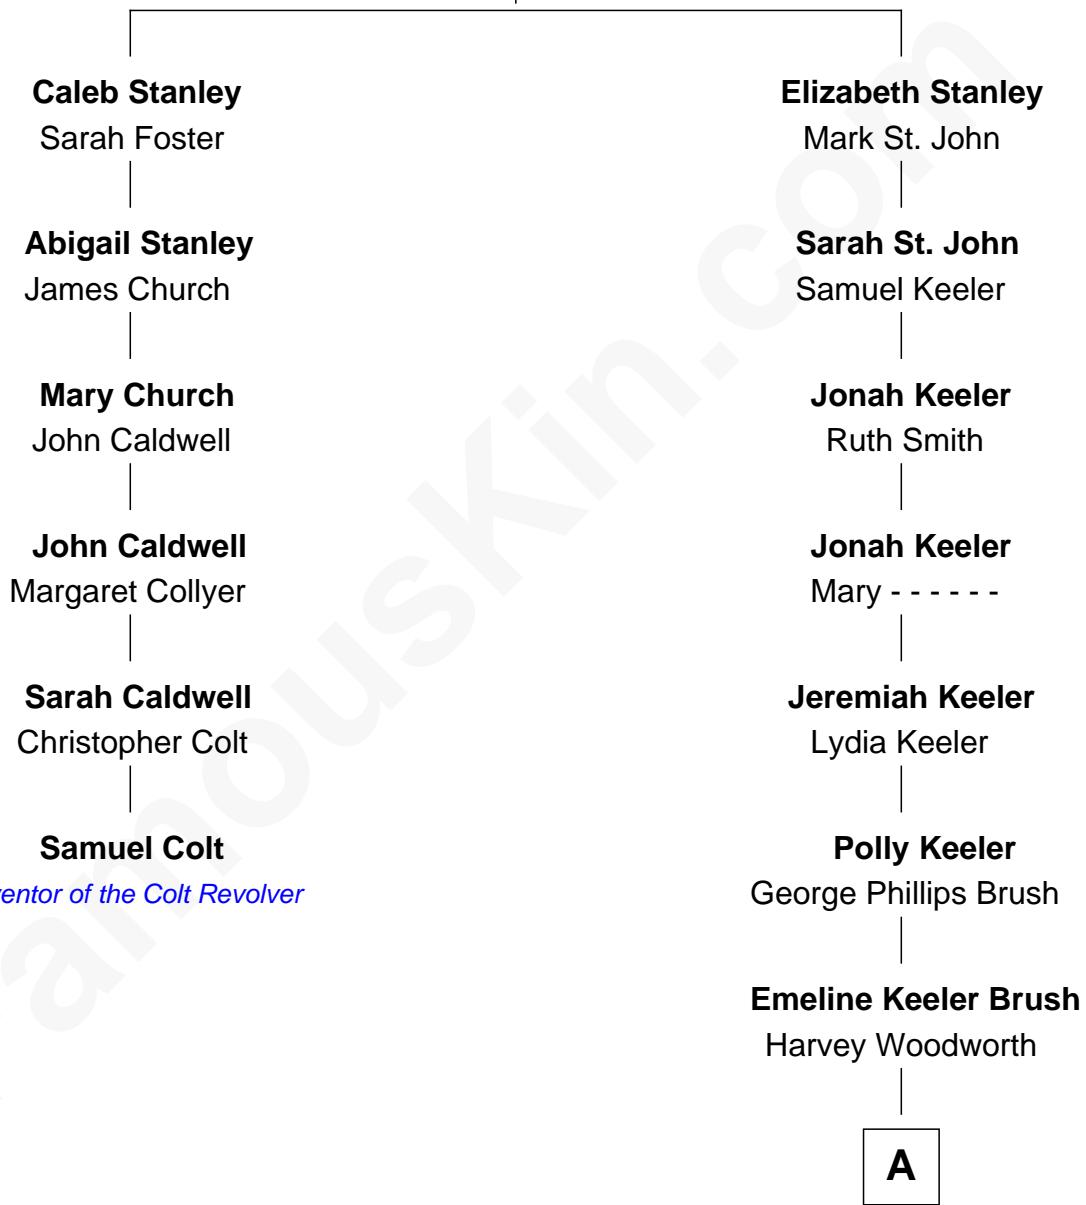

# FamousKin.com Relationship Chart of

**Samuel Colt**

*Inventor of the Colt Revolver*

5th cousin 6 times removed of

**Bill Gates**

*Founder of Microsoft*

**Timothy Stanley**

Elizabeth - - - - -

**A**

—  
**Louise Marie Woodworth**

Thomas George Maxwell

—  
**James W. Maxwell**

Belle Oakley

—  
**James Willard Maxwell**

Adelle Thompson

—  
**Mary A. Maxwell**