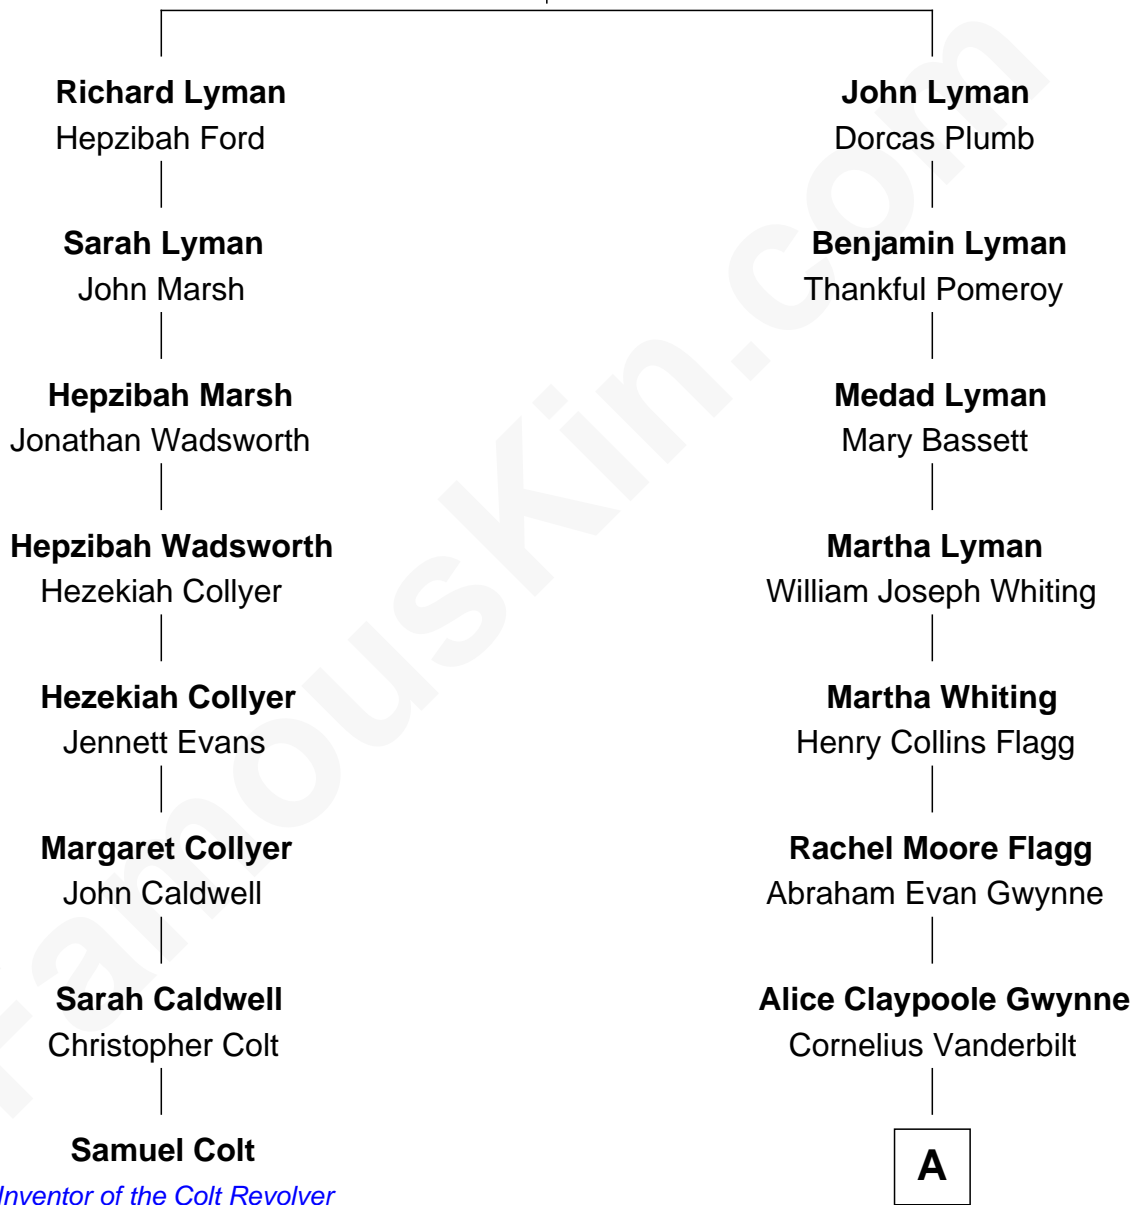

FamousKin.com Relationship Chart of

Samuel Colt

Inventor of the Colt Revolver

7th cousin 1 time removed of

Gloria Vanderbilt

Fashion Designer

Richard Lyman

Sarah - - - - -

A

Reginald Claypoole Vanderbilt

Gloria Maria Mercedes Morgan

Gloria Vanderbilt

Fashion Designer

FamousKin.com