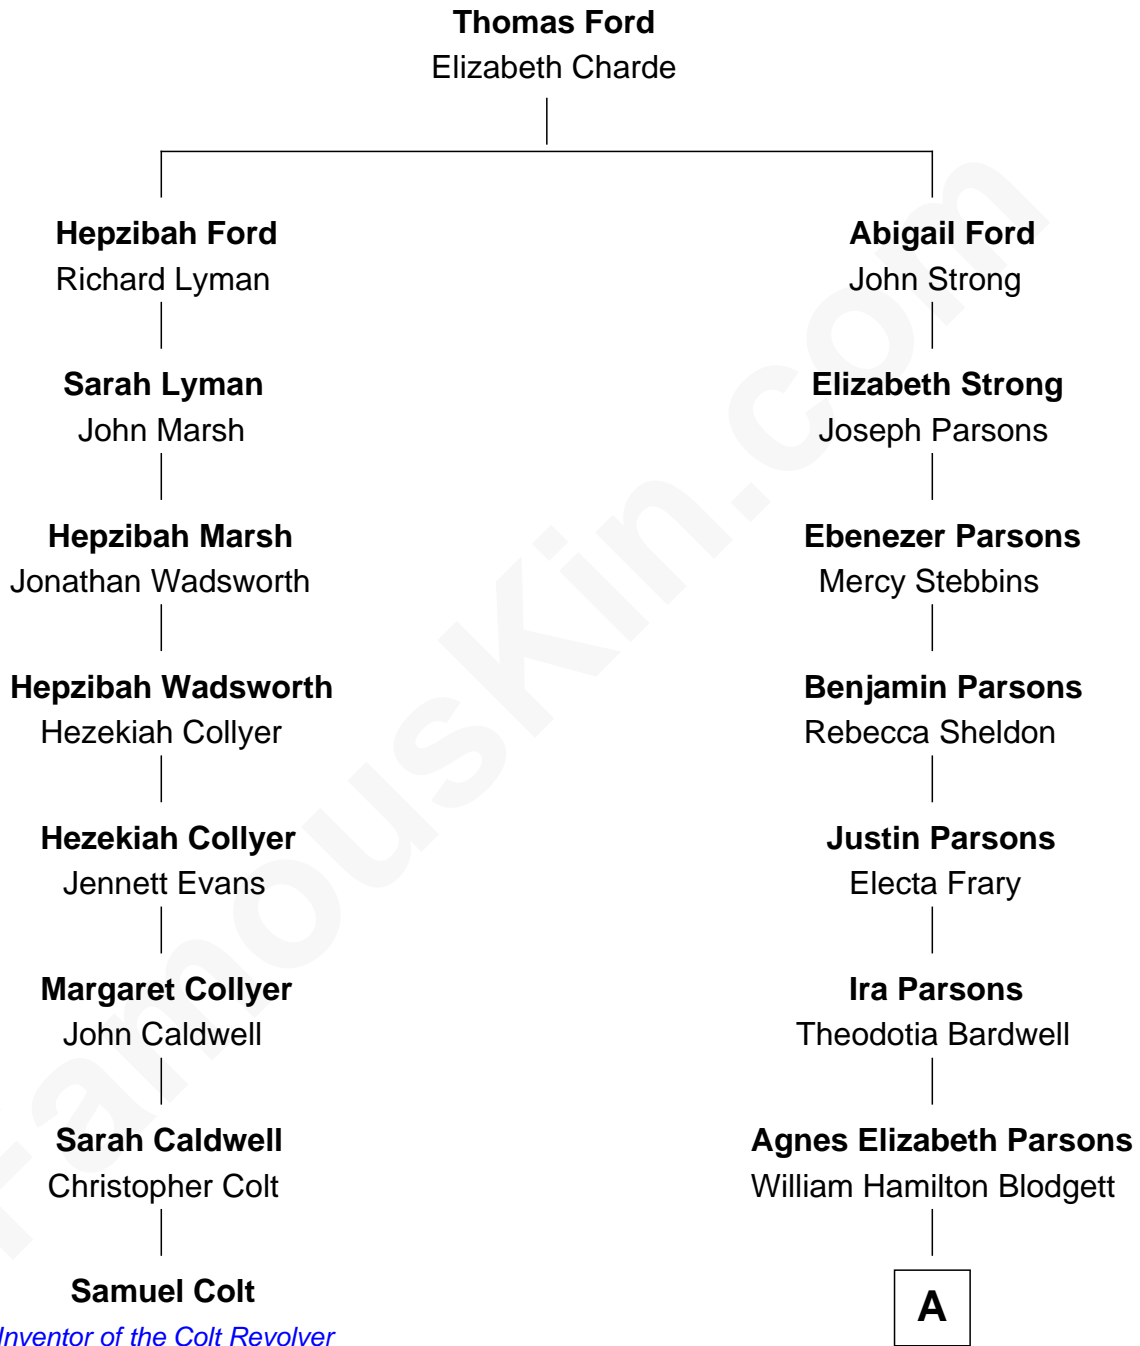

FamousKin.com

Relationship Chart of

Samuel Colt

Inventor of the Colt Revolver

7th cousin 1 time removed of

Frederick Upton

Co-Founder of Whirlpool Corporation

A

Carrie A. Blodgett
Cassius Marcellus Upton

Frederick Upton
Co-Founder of Whirlpool Corporation

FamousKin.com