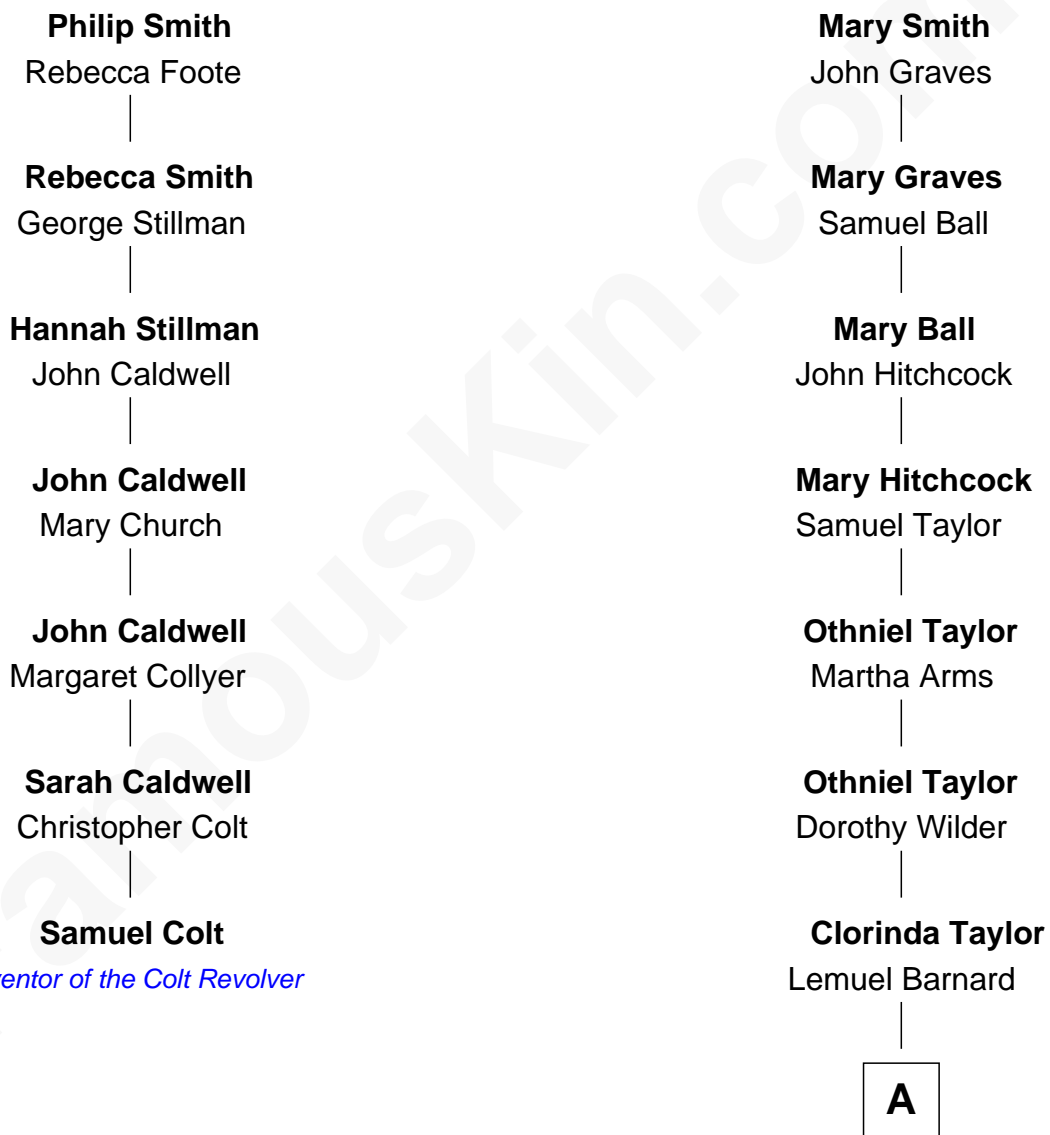

FamousKin.com

Relationship Chart of

Samuel Colt

Inventor of the Colt Revolver

6th cousin 4 times removed of

Lillian Gish

Stage, TV and Movie Actress

Samuel Smith
Elizabeth Smith