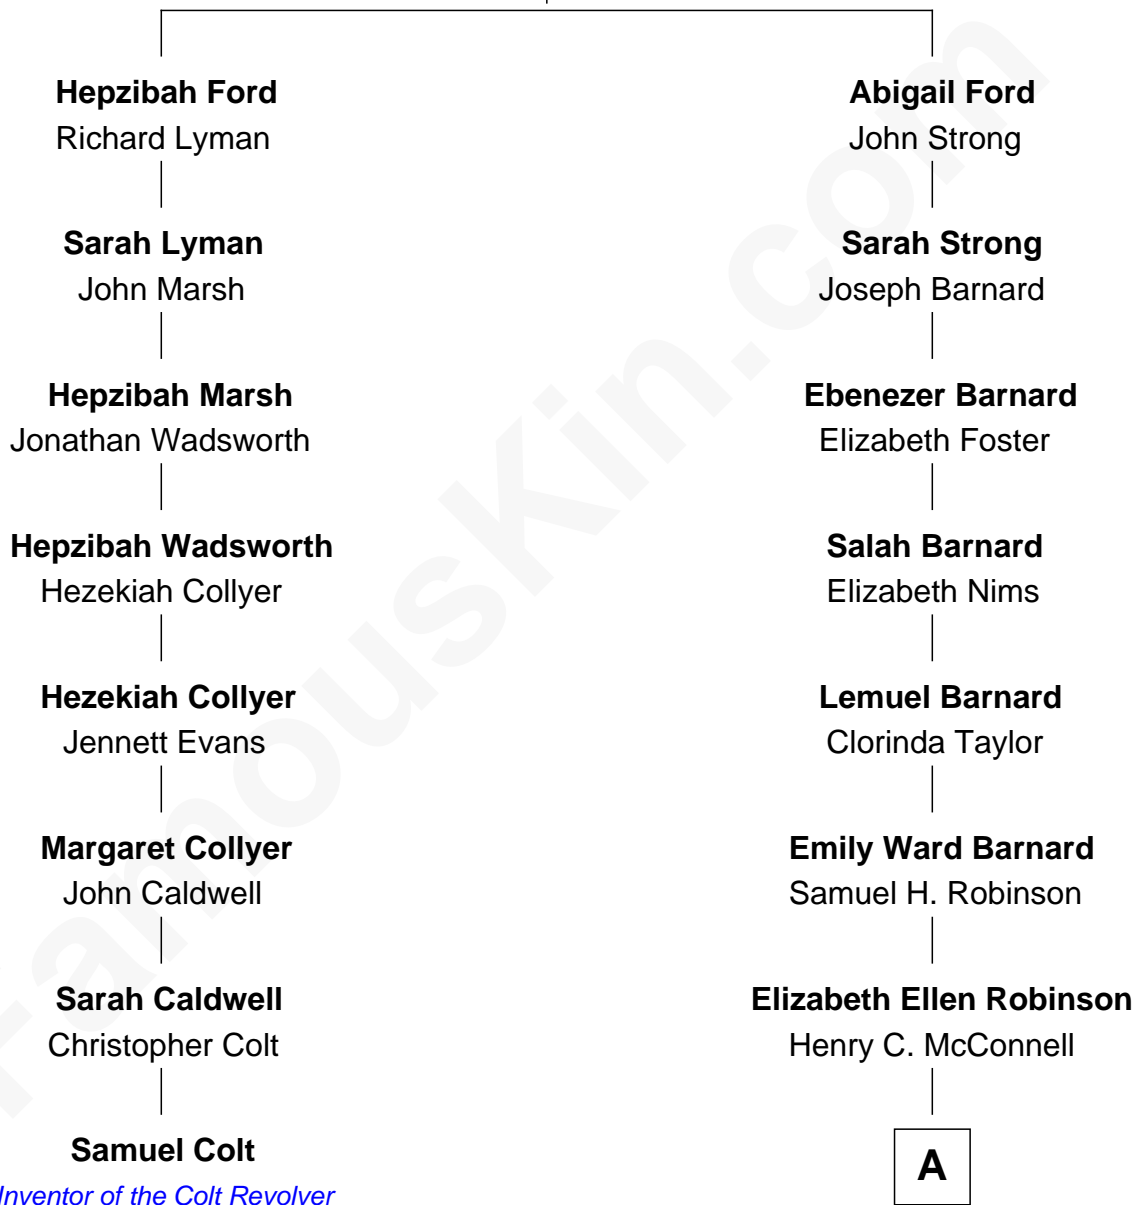

FamousKin.com

Relationship Chart of

Samuel Colt

Inventor of the Colt Revolver

7th cousin 1 time removed of

Lillian Gish

Stage, TV and Movie Actress

Thomas Ford
Elizabeth Charde

A

|
Mary Robinson McConnell

James Lee Gish

|
Lillian Gish

Stage, TV and Movie Actress

FamousKin.com