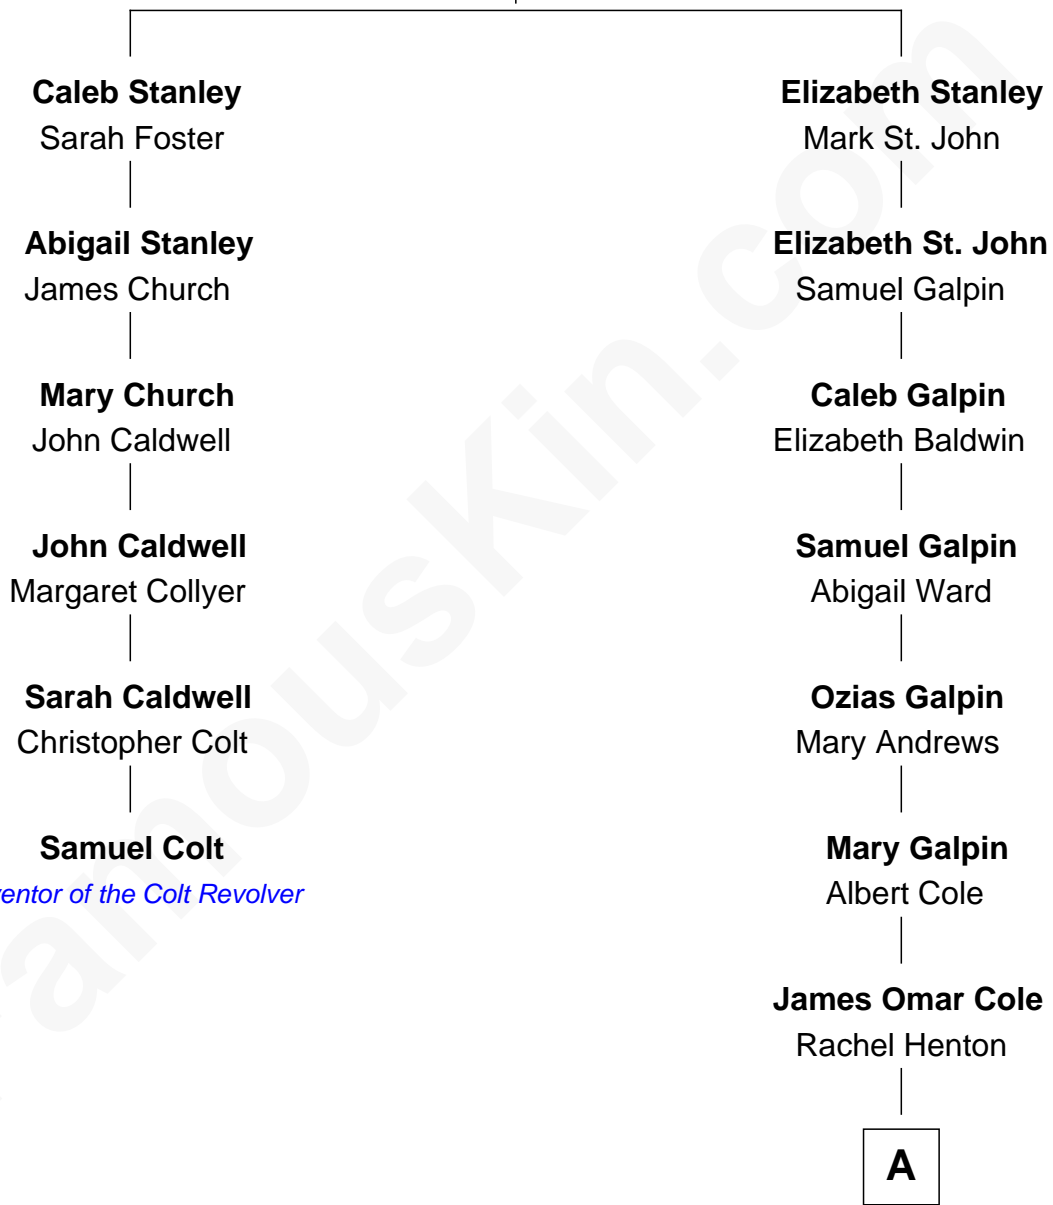

FamousKin.com Relationship Chart of

Samuel Colt

Inventor of the Colt Revolver

5th cousin 3 times removed of

Cole Porter

American Composer and Songwriter

Timothy Stanley

Elizabeth - - - - -

FamousKin.com