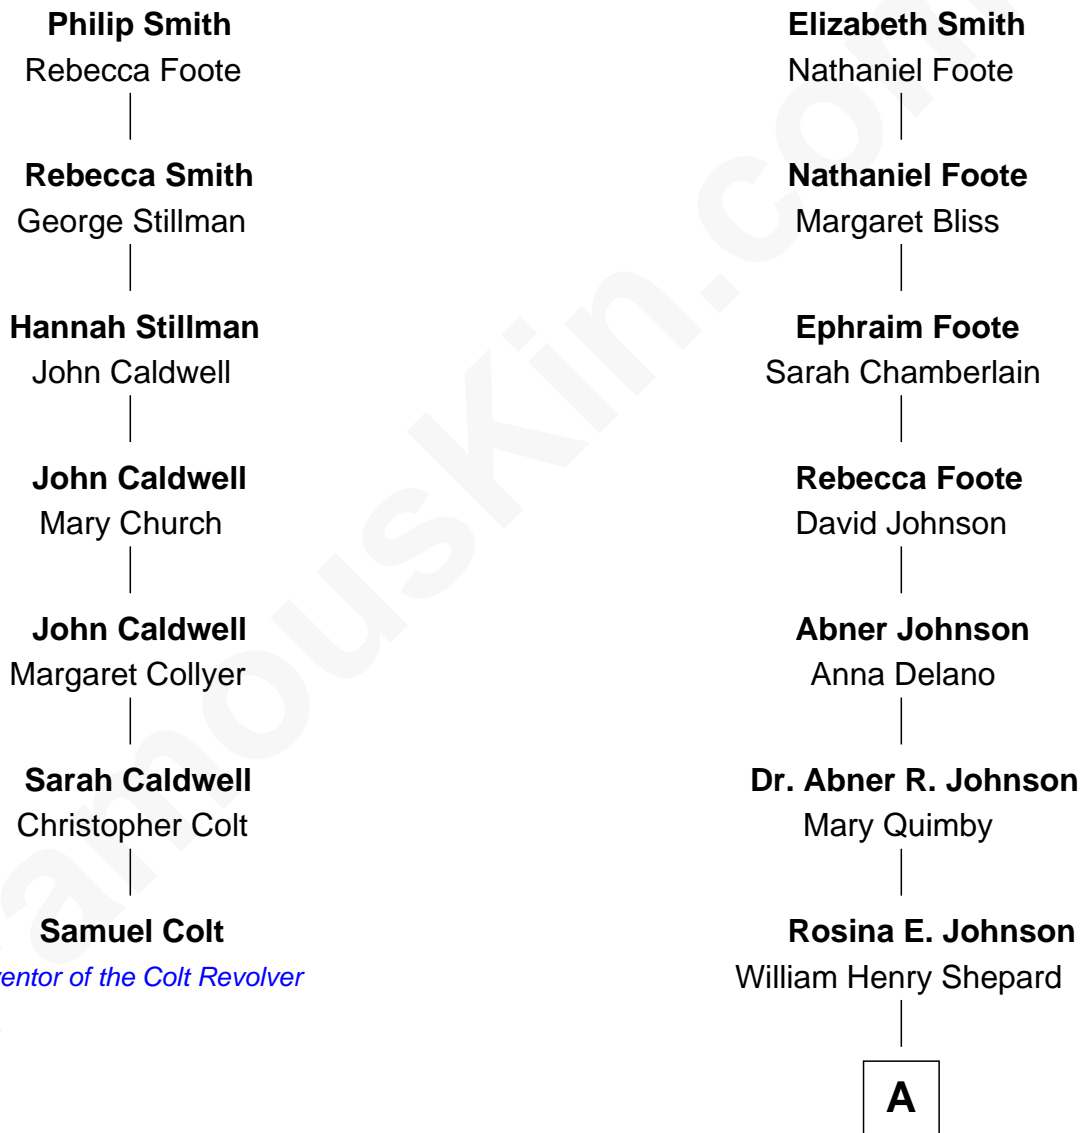

FamousKin.com Relationship Chart of

Samuel Colt

Inventor of the Colt Revolver

6th cousin 3 times removed of

Alan Shepard

Mercury and Apollo Astronaut

Samuel Smith

Elizabeth Smith

A

Frederick Johnson Shepard

Annie Elizabeth Bartlett

Alan Bartlett Shepard

Pauline Renza Emerson

Alan Shepard

Mercury and Apollo Astronaut

FamousKin.com