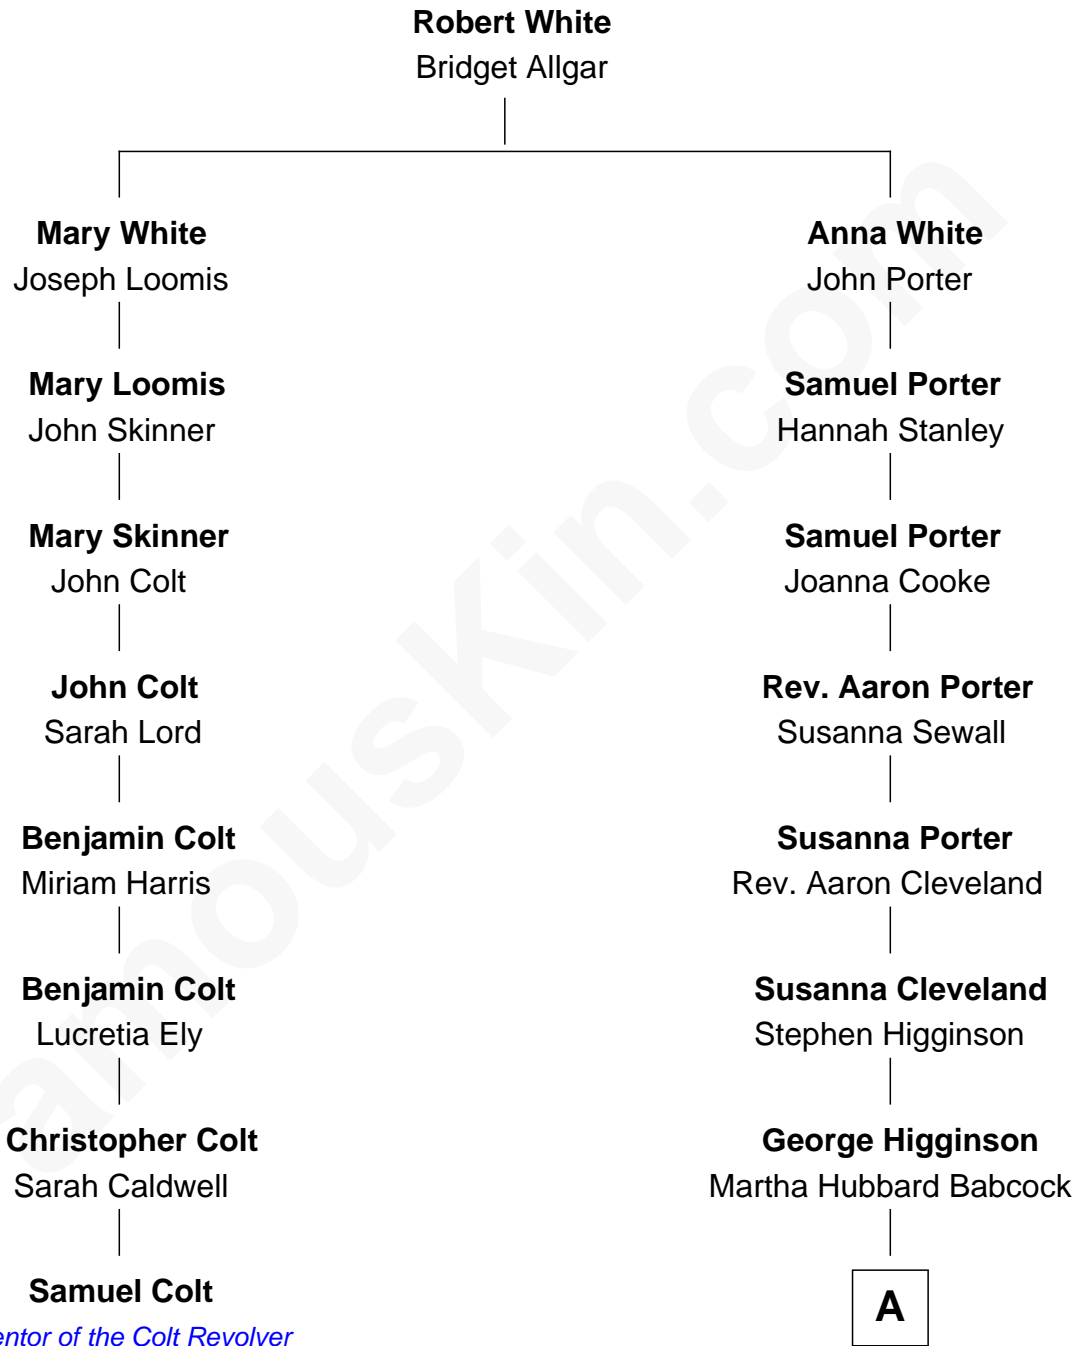

FamousKin.com

Relationship Chart of

Samuel Colt

Inventor of the Colt Revolver

7th cousin 1 time removed of

Henry Lee Higginson

Founder of the Boston Symphony Orchestra

A

George Higginson

Mary Cabot Lee

Henry Lee Higginson

Founder, Boston Symphony Orchestra

FamousKin.com