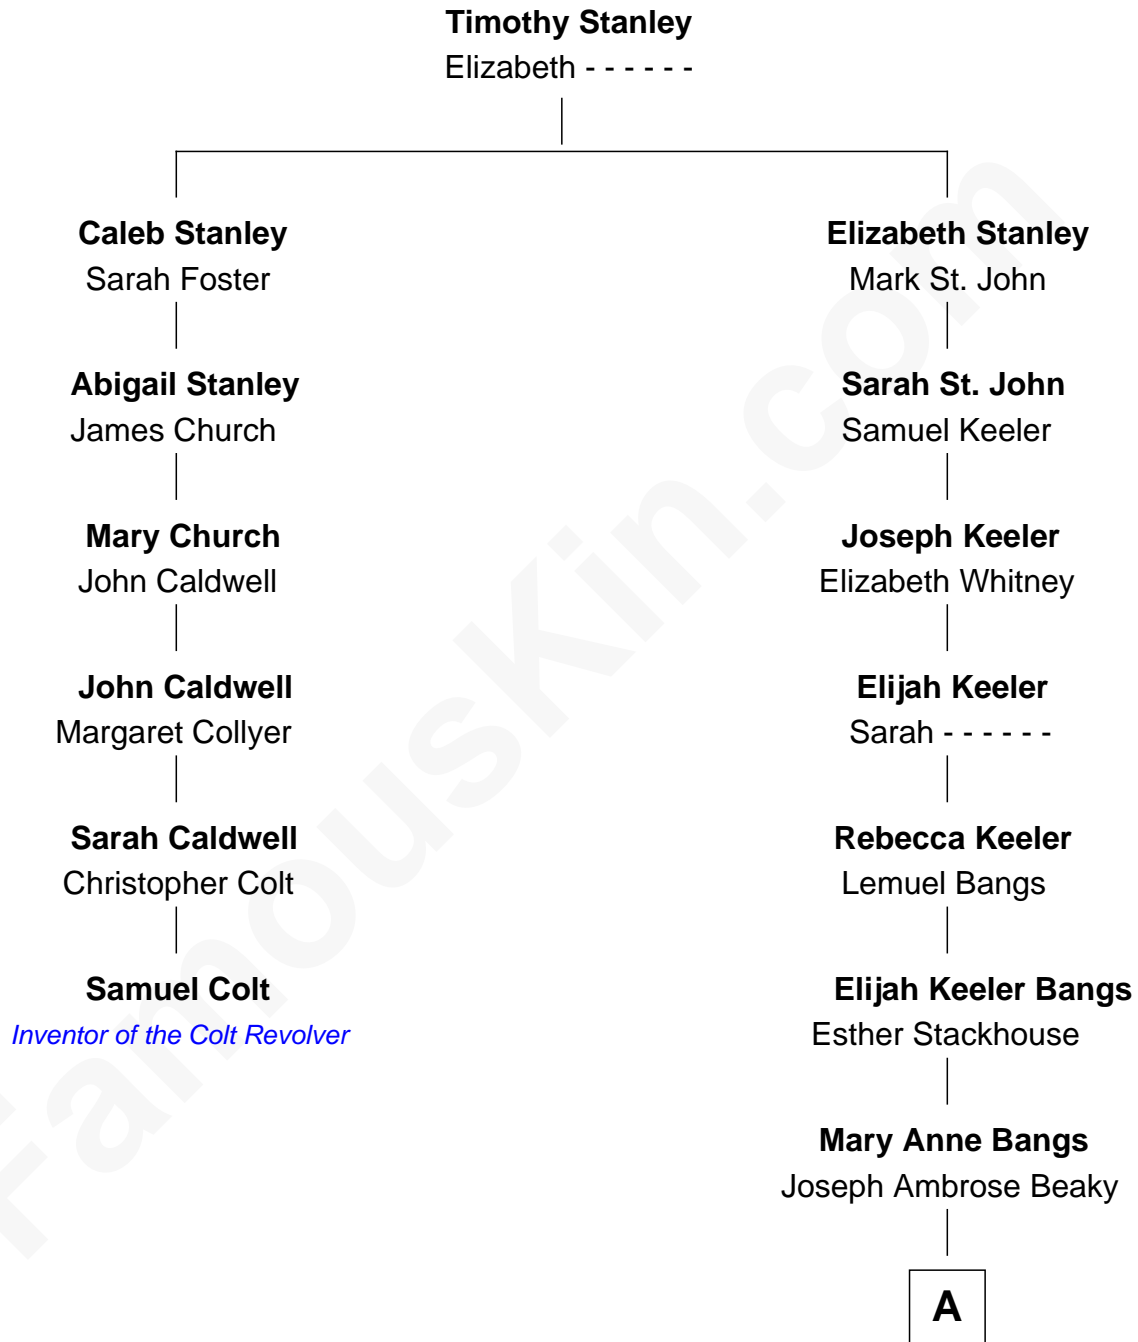

FamousKin.com

Relationship Chart of

Samuel Colt

Inventor of the Colt Revolver

5th cousin 6 times removed of

Jeb Bush

43rd Governor of Florida

A

Martha Adela Beaky

David Davis Walker

George Herbert Walker

Lucretia Wear

Dorothy Wear Walker

Prescott Sheldon Bush

George Herbert Walker Bush

Barbara Pierce