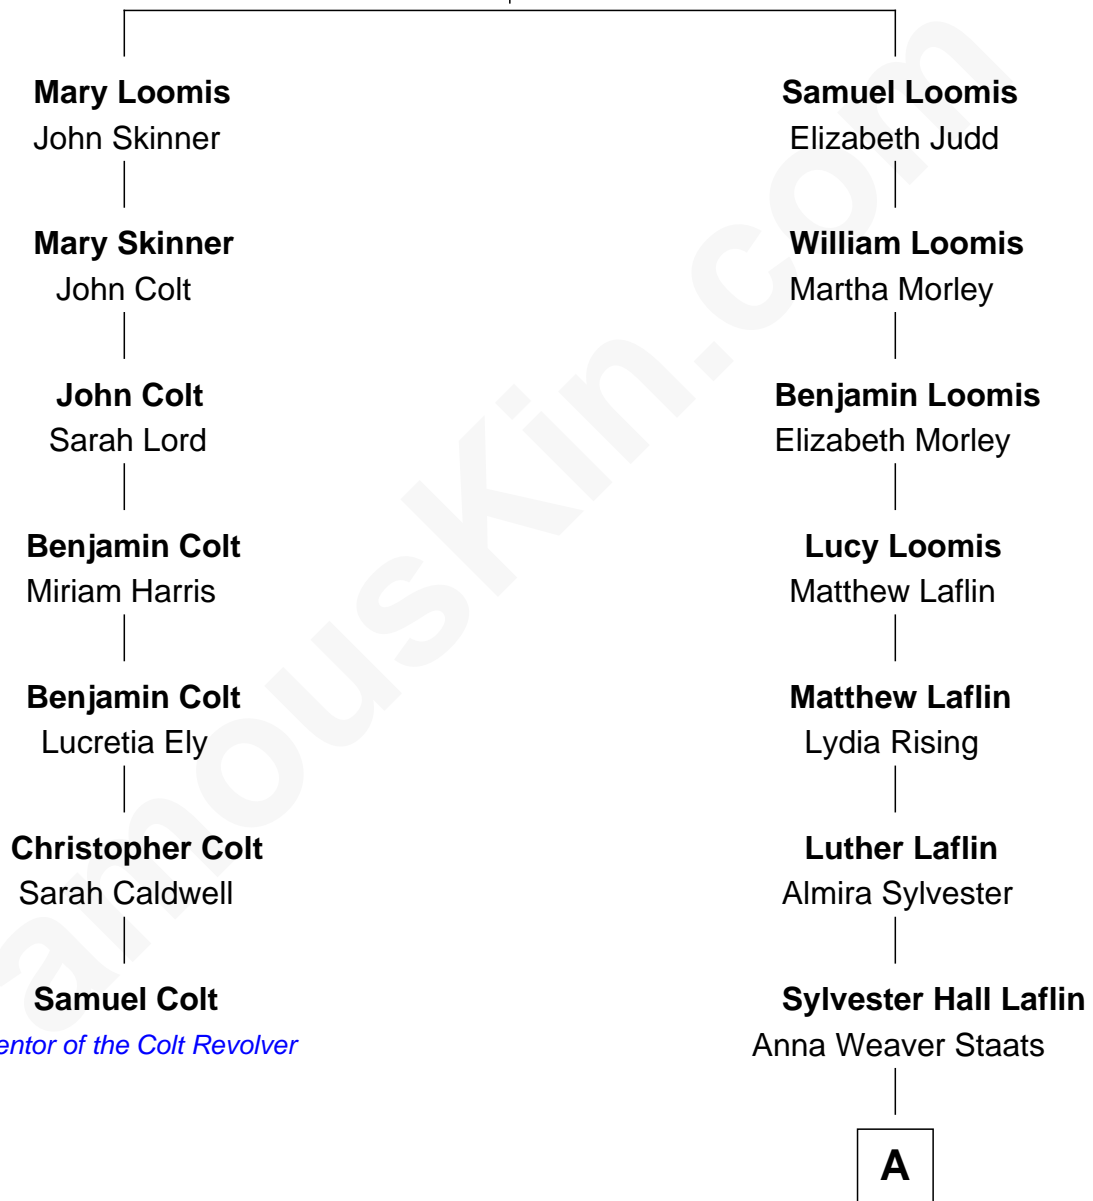

FamousKin.com Relationship Chart of

Samuel Colt

Inventor of the Colt Revolver

6th cousin 4 times removed of

Sigourney Weaver

Movie Actress

Joseph Loomis

Mary White

A

Jane Weaver Laflin

Francis Milton Weaver

Sylvester Laflin Weaver

Amabel Dixon

Sylvester Laflin Weaver

Desiree Mary Lucy Hawkins

Sigourney Weaver