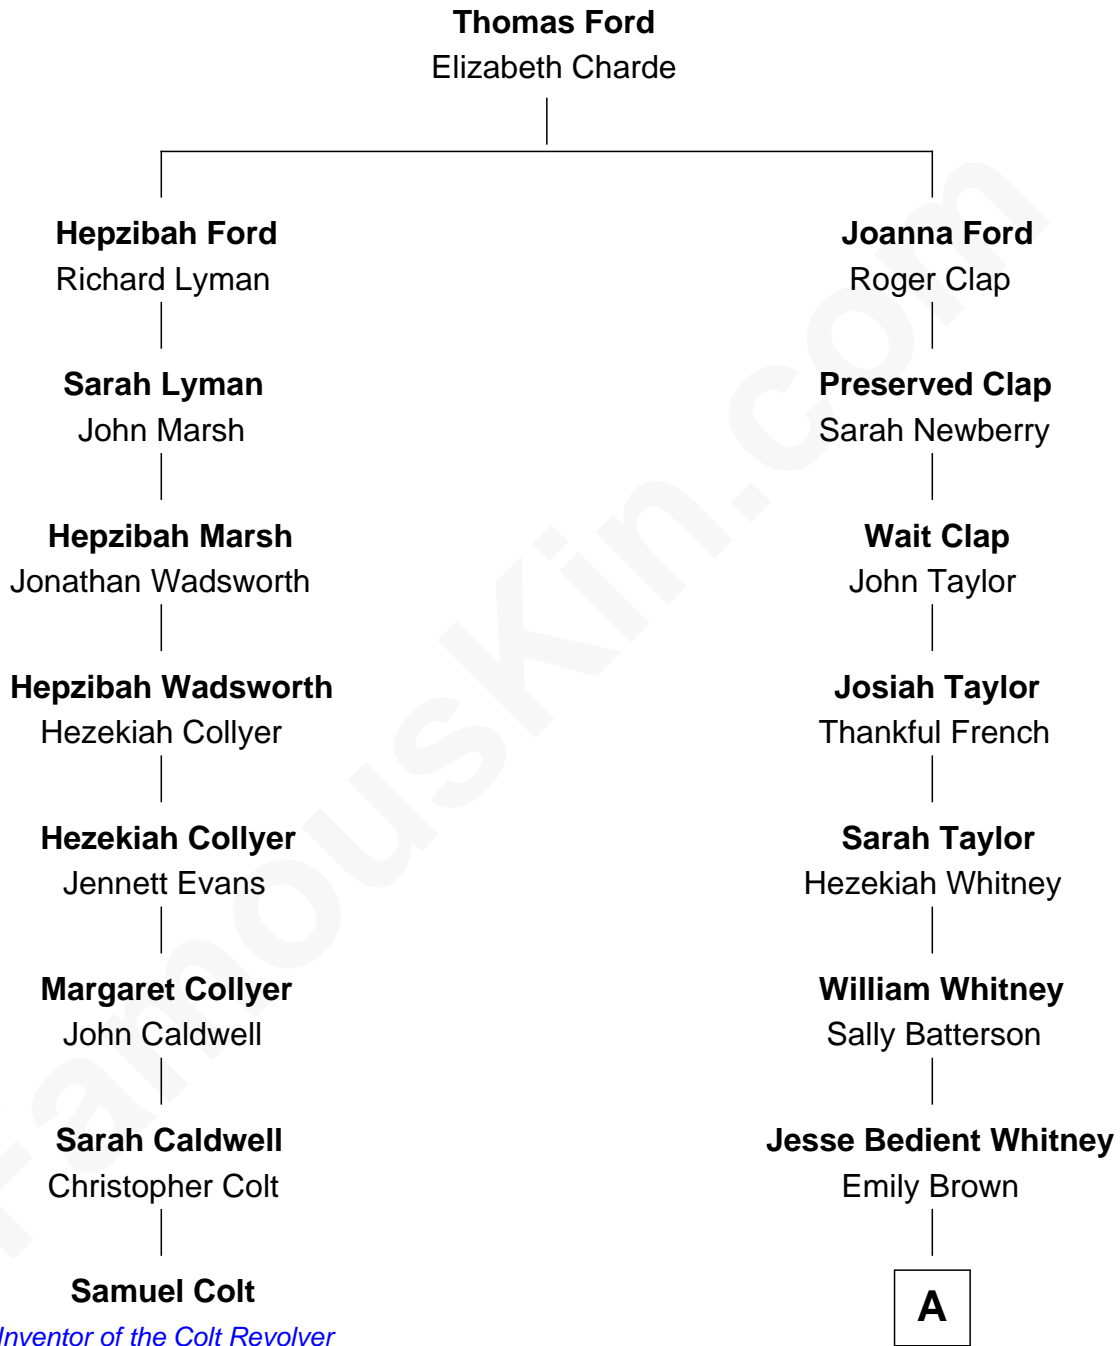

FamousKin.com Relationship Chart of

Samuel Colt

Inventor of the Colt Revolver

7th cousin 4 times removed of

Mike Huckabee

44th Governor of Arkansas

A

|
Scott Massena Whitney

Mary A. Bell

|
Charles O. Whitney

Sarah R. Sickler

|
Eva Lorena Whitney

William Thomas Elder

|
Mae Elder

Dorsey Wiles Huckabee

|
Mike Huckabee