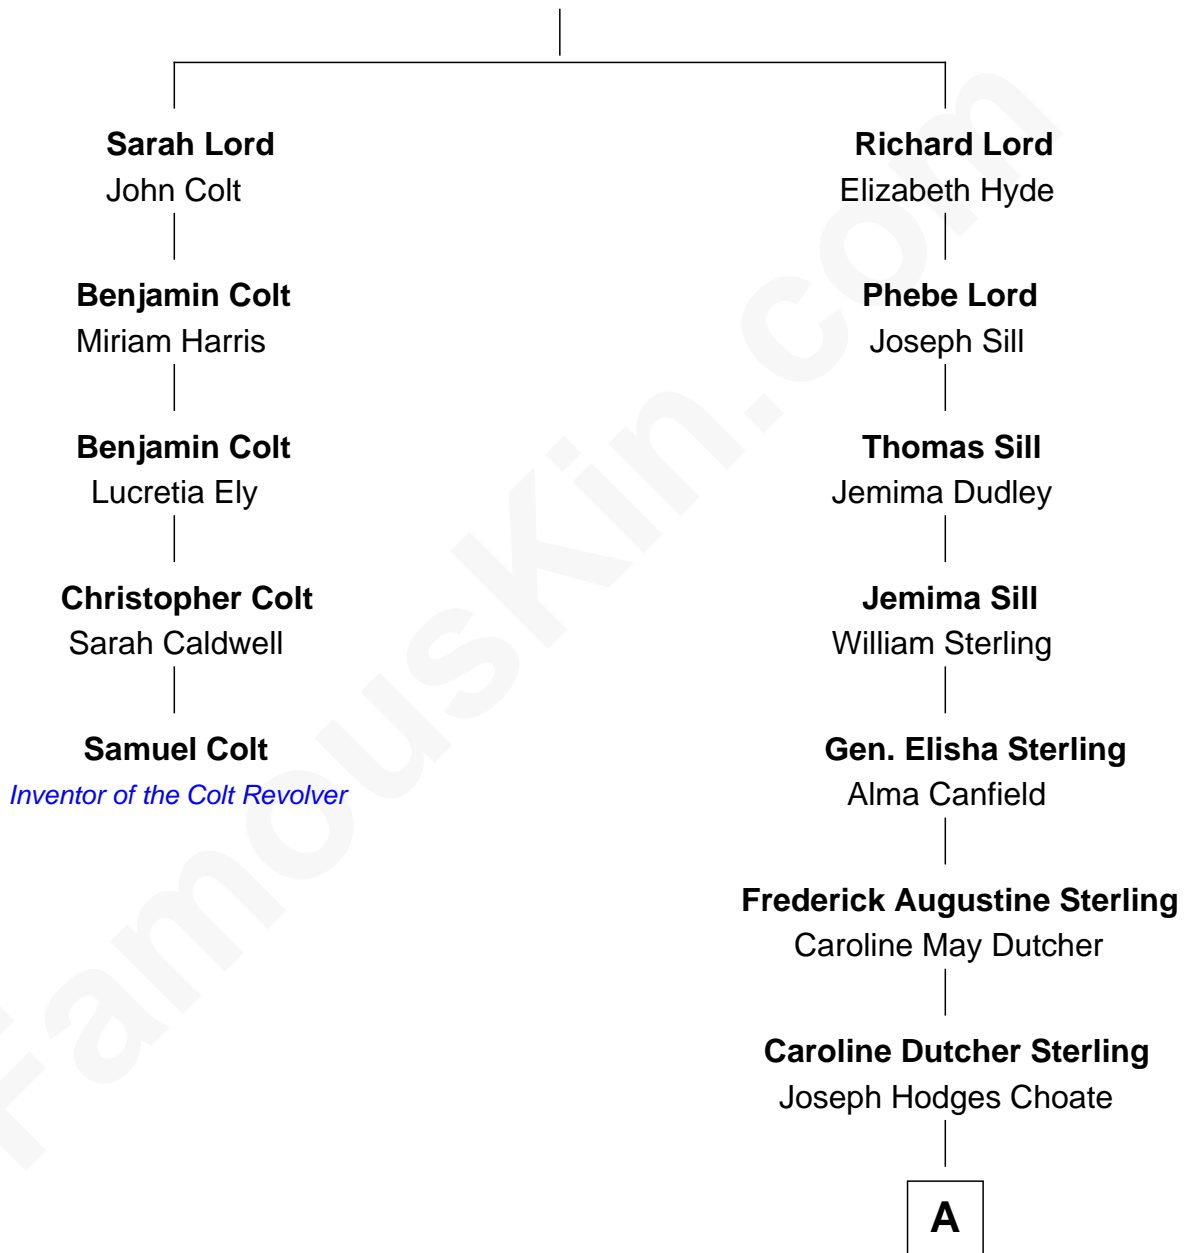

FamousKin.com Relationship Chart of

Samuel Colt

Inventor of the Colt Revolver

4th cousin 6 times removed of

Oliver Platt

Movie Actor

William Lord

A

Joseph Hodges Choate

Cora Lyman Oliver

Helen Choate

Geoffrey Platt

Nicholas Platt

Sheila Maynard

Oliver Platt

Movie Actor