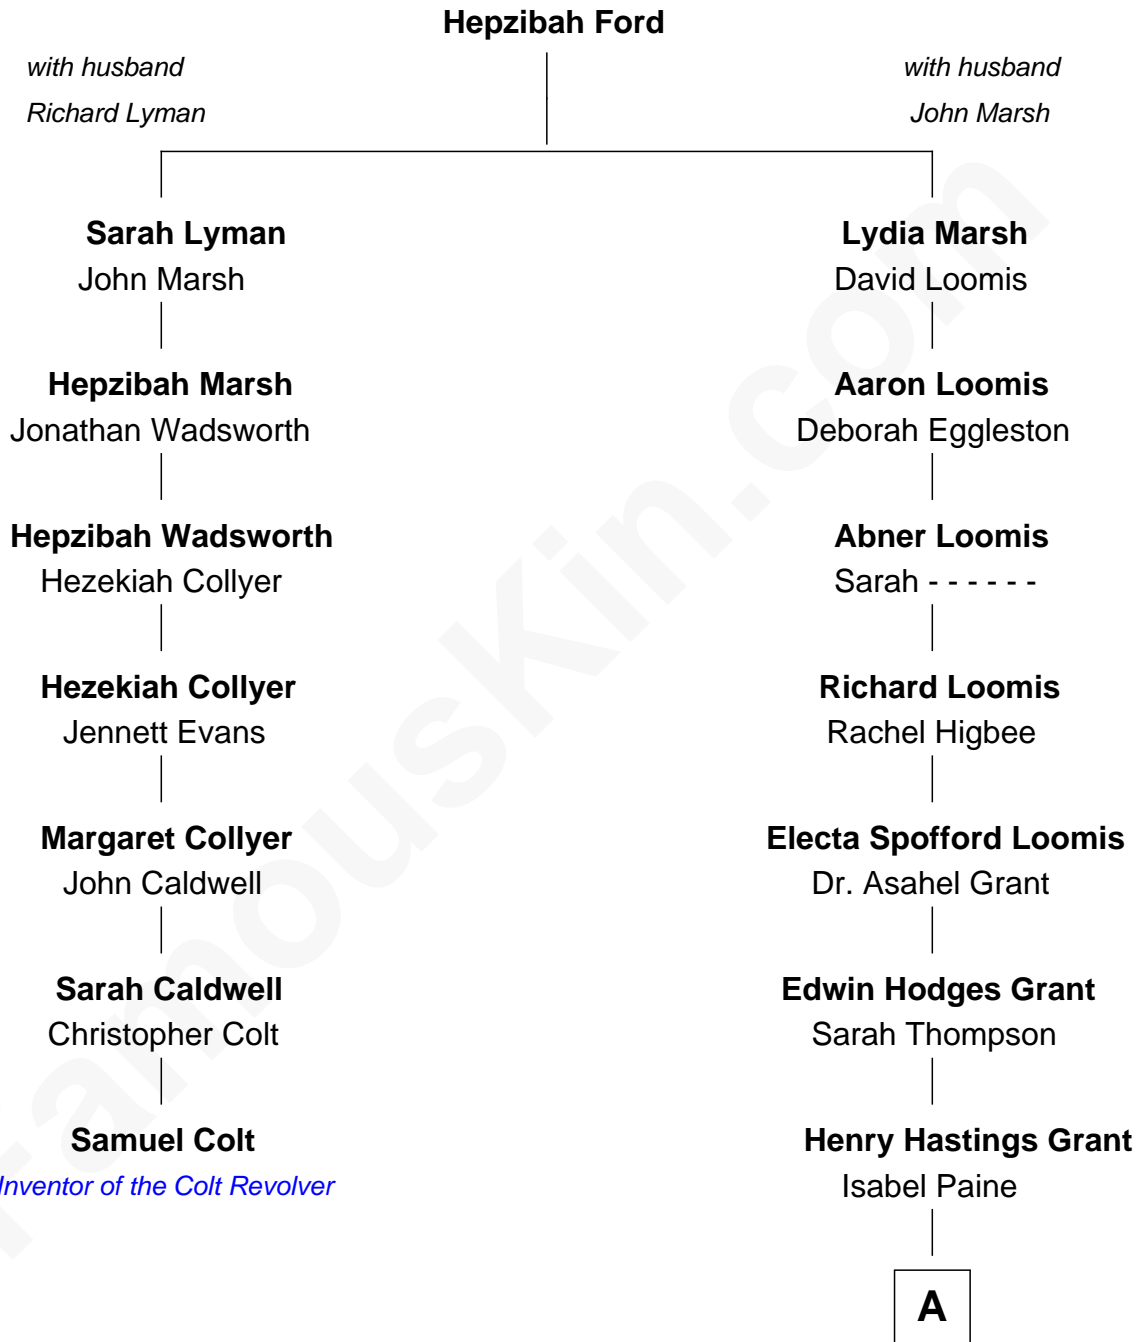

## Relationship Chart of

### Samuel Colt

*Inventor of the Colt Revolver*

6th cousin 3 times removed of

### Amy Grant

*Christian/Pop Singer and Songwriter*

**A**

**Otis Paine Grant**

Mizella Burton

**Dr. Burton Paine Grant**

Gloria Dean Napier

**Amy Grant**