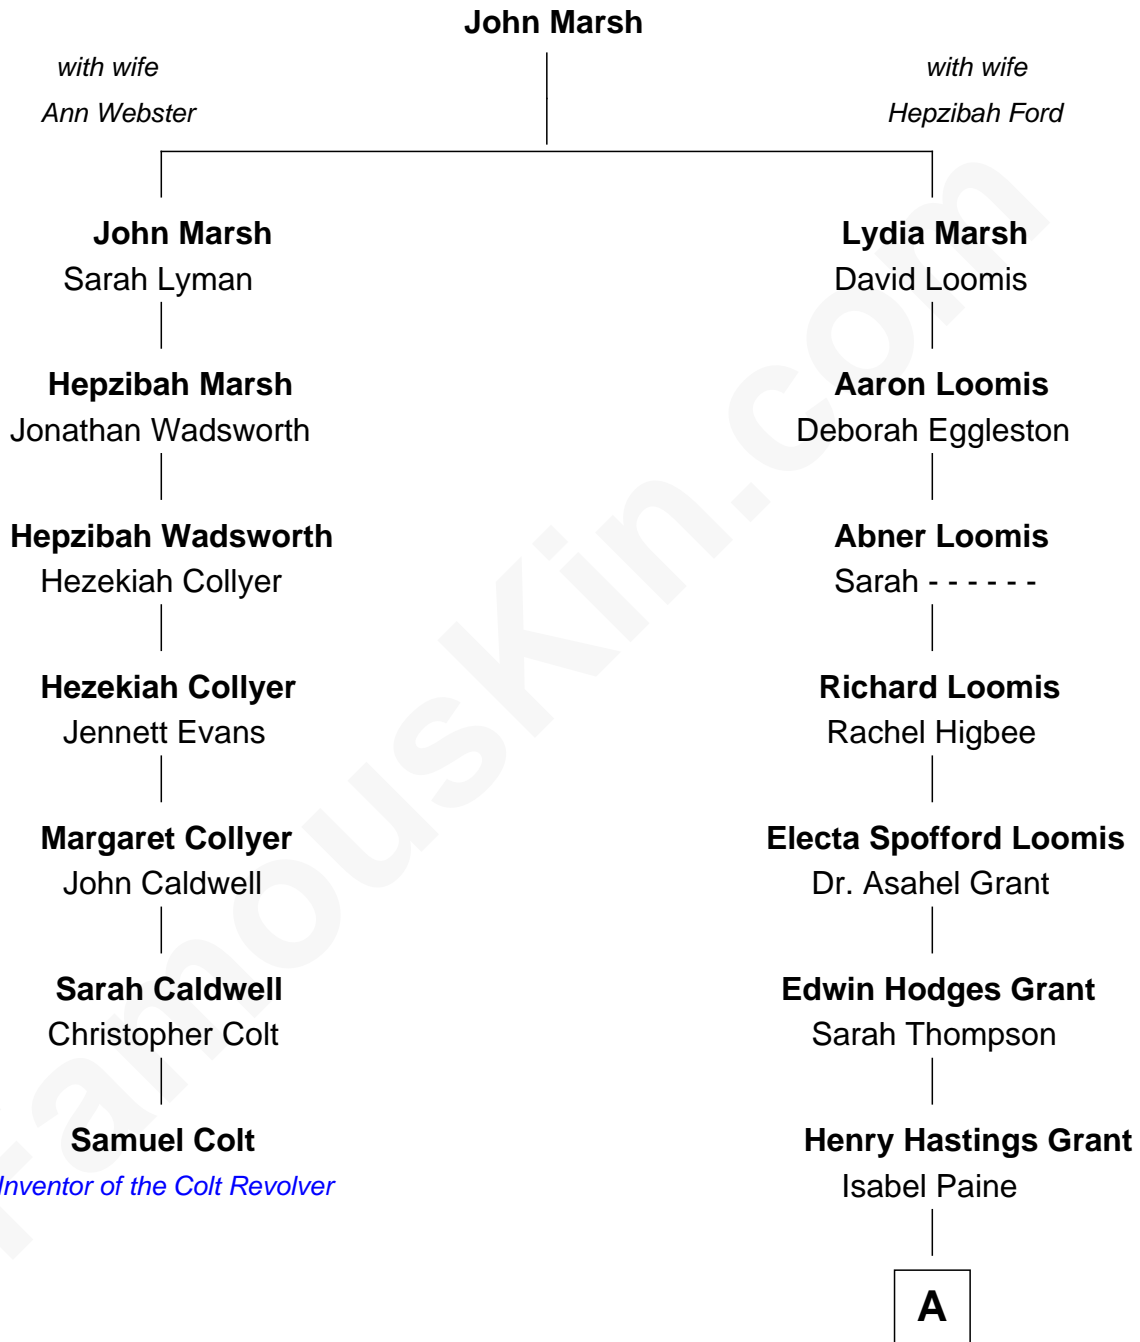

FamousKin.com

Relationship Chart of

Samuel Colt

Inventor of the Colt Revolver

6th cousin 3 times removed of

Amy Grant

Christian/Pop Singer and Songwriter

A

Otis Paine Grant

Mizella Burton

Dr. Burton Paine Grant

Gloria Dean Napier

Amy Grant

Christian/Pop Singer and Songwriter

FamousKin.com