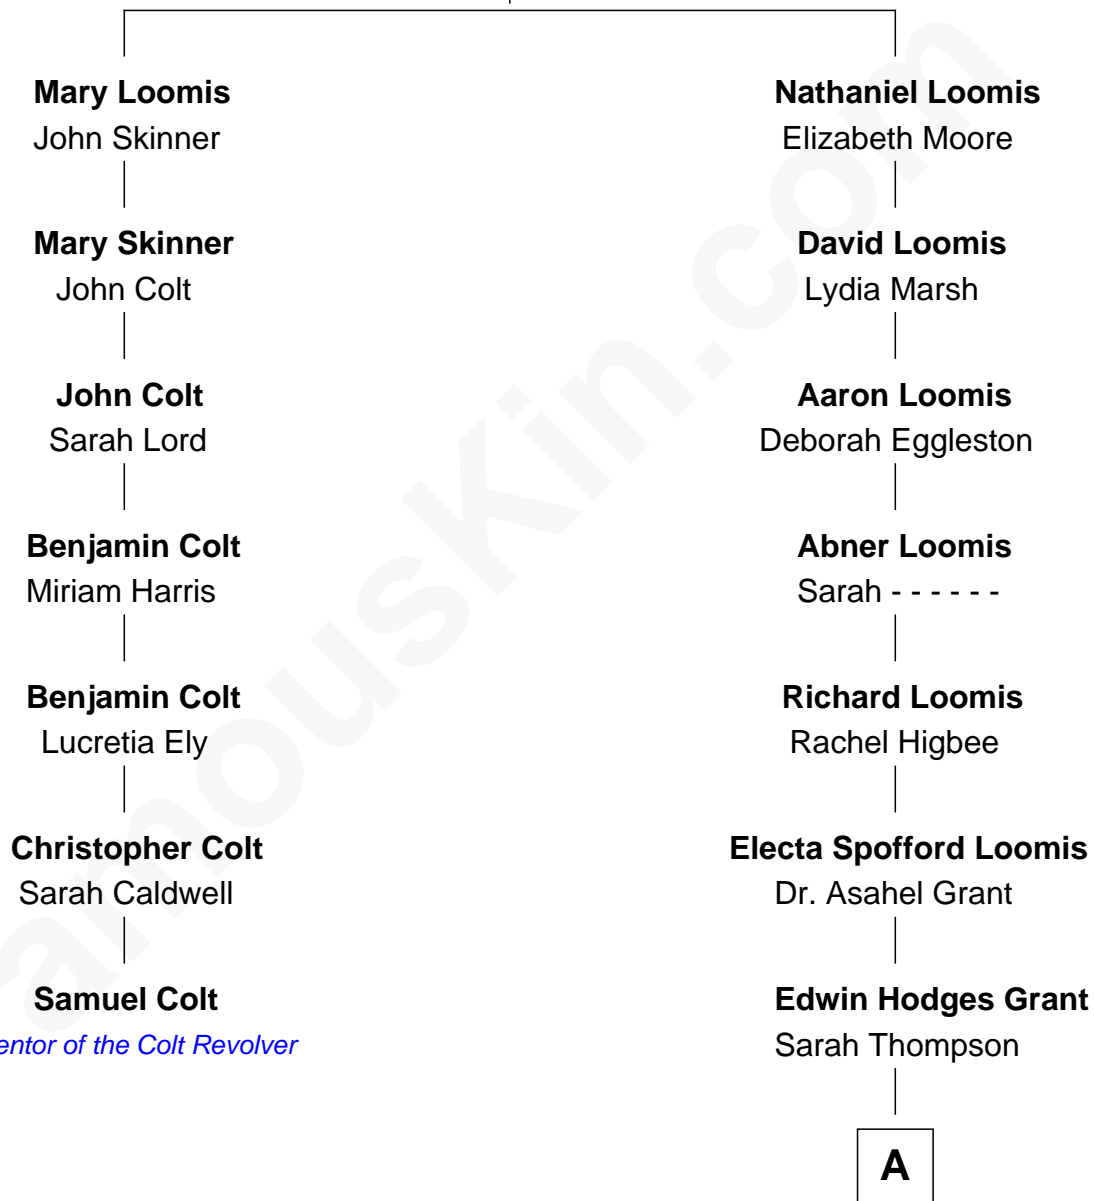

# FamousKin.com Relationship Chart of

**Samuel Colt**

*Inventor of the Colt Revolver*

6th cousin 4 times removed of

**Amy Grant**

*Christian/Pop Singer and Songwriter*

**Joseph Loomis**

Mary White

**A**

Henry Hastings Grant

Isabel Paine

Otis Paine Grant

Mizella Burton

Dr. Burton Paine Grant

Gloria Dean Napier

**Amy Grant**