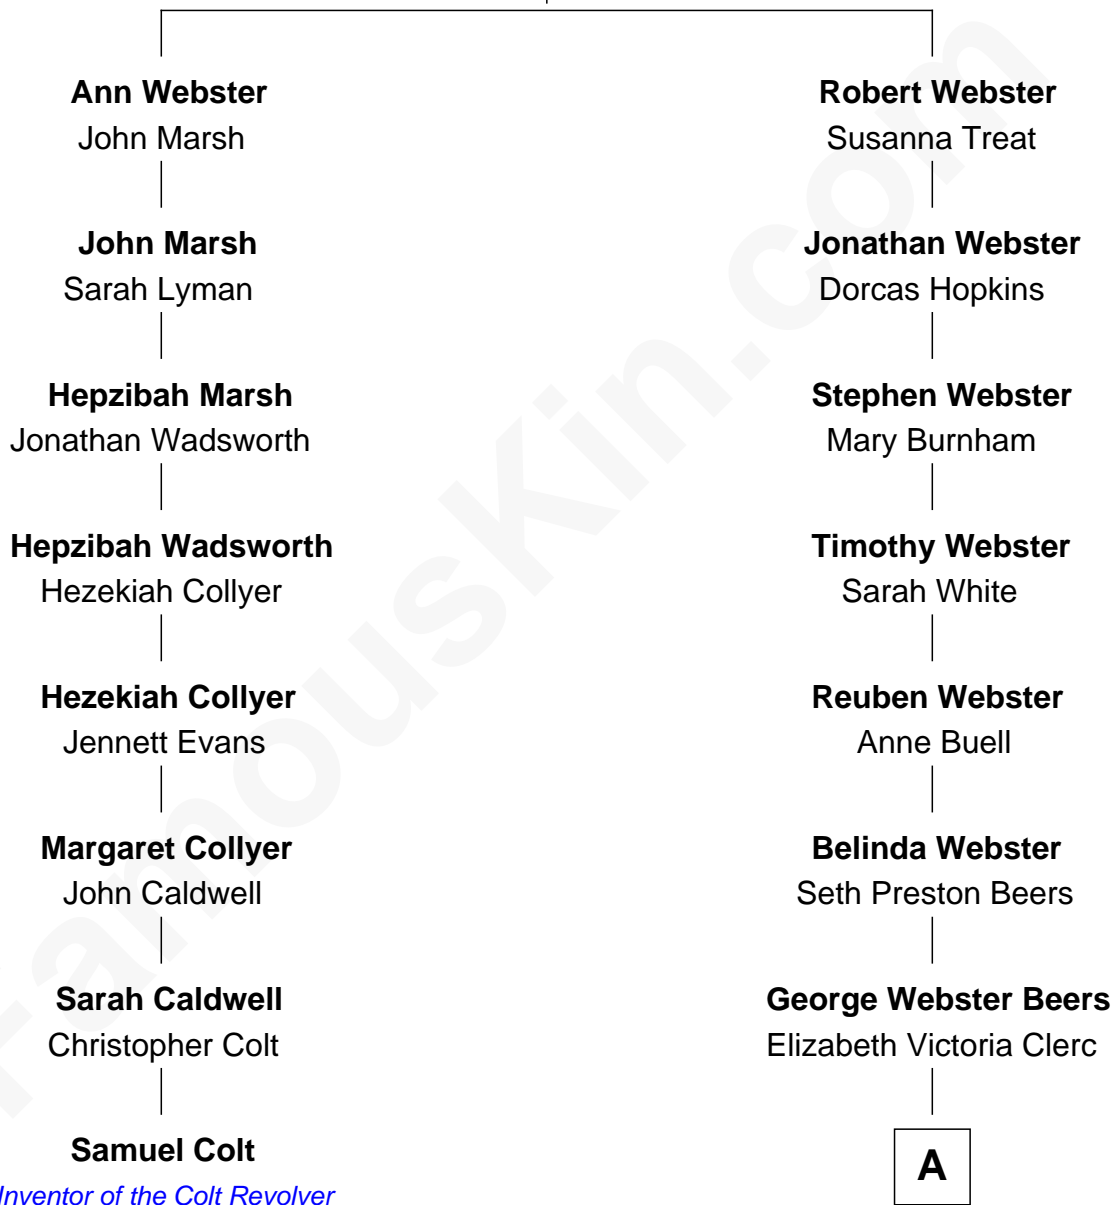

FamousKin.com Relationship Chart of

Samuel Colt

Inventor of the Colt Revolver

7th cousin 3 times removed of

James Spader

TV and Movie Actor

John Webster

Agnes Smith

A

Henry Augustin Beers

Mary Heaton

Mary Heaton Beers

Vanderbilt Reginald Spader

Stoddard Greenwood Spader

Jean Fraser

James Spader